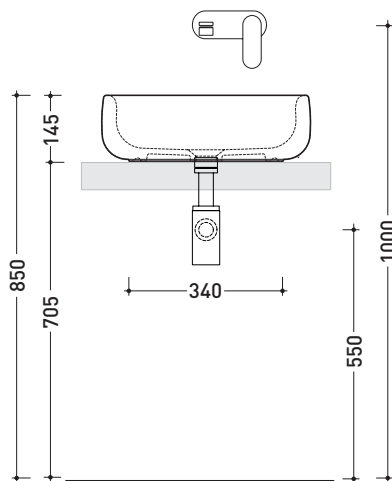

Basin 46 cm - countertop or suitable for pedestal

• WITHOUT OVERFLOW

Complements: **Bonola pedestal** (BN50C)
Fortyó shelf (F6BN)
Solid shelf (SLBN)
Compono System benches (CSM90 - CSP135L)
Furniture BOX - depth. 50
Line taps basin: ONE - NOKÉ - SI - FOLD - X1
Line accessories: TWO - HOOP - NOKÉ - FOLD

Technical accessories: **Chrome siphon** (SIFL/CR) - **Telescopic chrome siphon** (SIFL066)
Stop & Go drain (PLSG)
CERAMIC Stop & Go drain (PLCE)
Two piece set chrome tap filters (RF026)

Package dim. 53 x 17,5 x 49 cm | Weight 12,5 kg | Pz. Pallet n° 28

UNI EN 14688 - CL00 Dop-No14688

vista zenitale / zenital view

vista zenitale / zenital view

vista frontale / frontal view

sezione longitudinale / section

sizes in mm

Please consider a 2% tolerance on indicated measurements

Package dim. **53 x 17,5 x 49 cm** | Weight **15,3 kg** | Pz. Pallet n° -

CE UNI EN 14688 - CL00 Dop-No14688

vista zenitale / zenital view

foro consigliato
sul piano Ø140
suggested hole
on the top Ø140

vista zenitale / zenital view