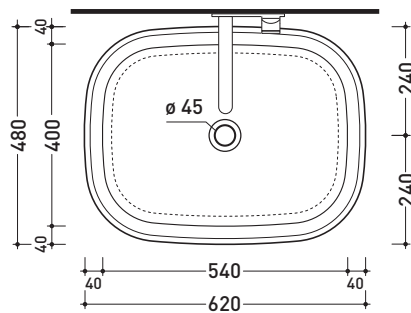

Package dim. **57 x 39 x 35 cm** | Weight **21,3 kg** | Pz. Pallet n° **15**

CE UNI EN 14528 - CL20 Dop-No14528

vista zenitale / zenital view

vista laterale / lateral view

sezione longitudinale / section

vista retro / back view

vista zenitale / zenital view

vista laterale / lateral view

vista frontale / frontal view

sizes in mm

THERMOSETTING: glossy finish

matt finish

<http://www.ceramicaflaminia.it/en/lines/279-bonola>

©ceramicaflaminiaspa - All rights reserved. Unauthorized copying, publication, reproduction as well as partial reproduction are prohibited

february 2017

design **JASPER MORRISON**

2016

BN60A Bonola 60

Countertop basin 60 cm

• WITHOUT OVERFLOW

Complements: **Forty6 shelf (F6BN)**
Solid shelf (SLBN)
Compono System benches (CSM90 - CSP135L)
Furniture BOX - depth. 50
Line taps basin: ONE - NOKÉ - SI - FOLD - X1
Line accessories: TWO - HOOP - NOKÉ - FOLD

CE UNI EN 14688 - CL00 Dop-No14688

vista zenitale / zenital view

foro consigliato
 sul piano Ø140
 suggested hole
 on the top Ø140

vista zenitale / zenital view

vista frontale / frontal view

sezione longitudinale / section