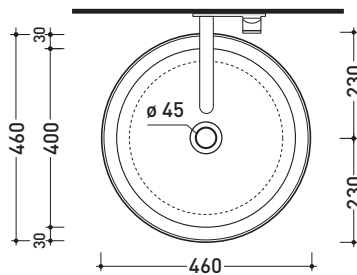

sizes in mm

Please consider a 2% tolerance on indicated measurements

CERAMIC: glossy finish

matt finish

iridescent finish

design JASPER MORRISON

2013

BN46A Bonola 46

Basin 46 cm - countertop or suitable for pedestal

• WITHOUT OVERFLOW

Complements: **Bonola pedestal** (BN50C)
Fortyó shelf (F6BN)
Solid shelf (SLBN)
Compono System benches (CSM90 - CSP135L)
Furniture BOX - depth. 50
Line taps basin: ONE - NOKÉ - SI - FOLD - X1
Line accessories: TWO - HOOP - NOKÉ - FOLD

Technical accessories: **Chrome siphon** (SIFL/CR) - **Telescopic chrome siphon** (SIFL066)
Stop & Go drain (PLSG)
CERAMIC Stop & Go drain (PLCE)
Two piece set chrome tap filters (RF026)

Package dim. 53 x 17,5 x 49 cm | Weight 12,5 kg | Pz. Pallet n° 28

UNI EN 14688 - CL00 Dop-No14688

vista zenitale / zenital view

vista zenitale / zenital view

vista frontale / frontal view

sezione longitudinale / section

sizes in mm

Please consider a 2% tolerance on indicated measurements