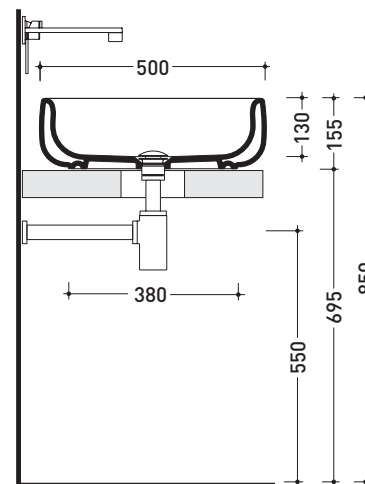

UNI EN 14688 - CL00 Dop-No14688

vista zenitale / zenital view

vista zenitale / zenital view

vista frontale / frontal view

sezione longitudinale / section

sizes in mm

Please consider a 2% tolerance on indicated measurements

Package dim. **53 x 17,5 x 49 cm** | Weight **15,3 kg** | Pz. Pallet n° -

CE UNI EN 14688 - CL00 Dop-No14688

vista zenitale / zenital view

foro consigliato
sul piano Ø140
suggested hole
on the top Ø140

vista zenitale / zenital view

vista frontale / frontal view

sezione longitudinale / section

sizes in mm

Please consider a 2% tolerance on indicated measurements

CERAMIC: glossy finish

matt finish

iridescent finish

design **JASPER MORRISON**

Technical accessories: **Stop & Go drain** (PLSG)
CERAMIC Stop & Go drain (PLCE)

Package dim. **25 x 25 x 76 cm** | Weight **15 kg** | Pz. Pallet n° -

vista zenitale / zenital view

allaccio scarico tramite raccordo tecnico per lavabo in PP 40/50 mm con morsetto
drainage connection: use a PP 40/50 mm connector for washbasin with holdfast