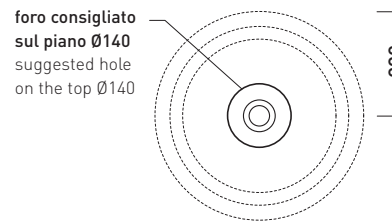

vista zenitale / zenital view