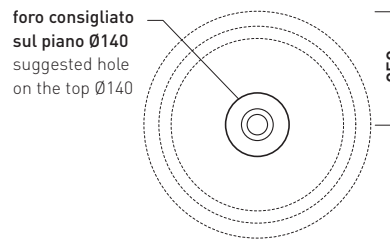

foro consigliato
sul piano Ø140
suggested hole
on the top Ø140