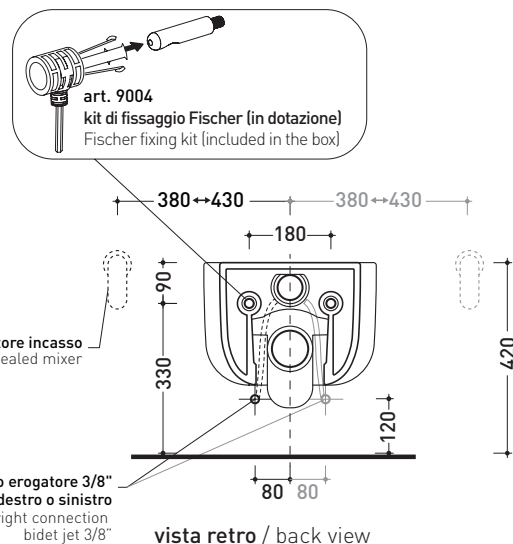

Wall hung wc with **goclean®** system (fixing kit art. 9004 included)
 * **WARNING:** the hole for the bidet jet must be requested

Complements: **Soft-closing thermosetting wrapping seat&cover** (BNCW03)
Line accessories: TWO - HOOP - NOKÉ - FOLD

Technical accessories: **Universal fixing bracket for wall hung wc/bidet** (41/P)

Package dim. **57 x 39 x 35 cm** | Weight **27 kg** | Pz. Pallet n° **15**

CE UNI EN 997

Dop-No997

vista zenitale / zenital view

dettaglio erogatore / bidet jet detail

sezione longitudinale / section

vista retro / back view

sizes in mm

Please consider a 2% tolerance on indicated measurements

CERAMIC: glossy finish

matt finish

design **JASPER MORRISON**

2014

BN218

Wall hung single-hole bidet (fixing kit art. 9004 included)

• WITH OVERFLOW

Complements: **Line taps bidet:** ONE - NOKÉ - SI - FOLD - X1
Line accessories: TWO - HOOP - NOKÉ - FOLD

Technical accessories: **Universal fixing bracket for wall hung wc/bidet** (41/P)
Short chrome siphon for bidet (SIFB/CR)
Stop & Go drain (PLSG)
CERAMIC Stop & Go drain (PLCE)
Two piece set chrome tap filters (RF026)