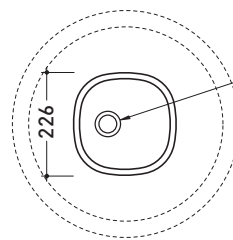

Package dim. **53 x 17,5 x 49 cm** | Weight **15,3 kg** | Pz. Pallet n° -

CE UNI EN 14688 - CL00 Dop-No14688

vista zenitale / zenital view

foro consigliato
sul piano Ø140
suggested hole
on the top Ø140

vista zenitale / zenital view

vista frontale / frontal view

sezione longitudinale / section

sizes in mm

Please consider a 2% tolerance on indicated measurements

CERAMIC: glossy finish

matt finish

iridescent finish

design **JASPER MORRISON**

2013

BN50C Bonola

Pedestal suitable for Bonola 46/50 basins
(floor fixing kit art. 9005 and siphon art. FMT/SIF included)

Complements: **Bonola 46 basin** (BN46A)
Bonola 50 basin (BN50A)
Line taps basin: ONE - NOKÉ - SI - FOLD - X1
Line accessories: TWO - HOOP - NOKÉ - FOLD

Technical accessories: **Stop & Go drain** (PLSG)
CERAMIC Stop & Go drain (PLCE)

Package dim. **25 x 25 x 76 cm** | Weight **15 kg** | Pz. Pallet n° -

vista zenitale / zenital view

allaccio scarico tramite raccordo tecnico per lavabo in PP 40/50 mm con morsetto
drainage connection: use a PP 40/50 mm connector for washbasin with holdfast