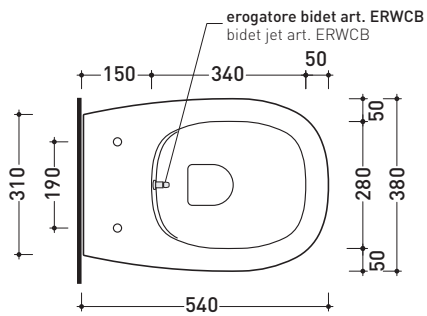

Package dim. 57 x 39 x 35 cm | Weight 26,5 kg | Pz. Pallet n° 15

CE UNI EN 997

Dop-No997

vista zenitale / zenital view

vista laterale / lateral view

sezione longitudinale / section

art. 9004
kit di fissaggio
Fischer (in dotazione)
Fischer fixing kit
(included in the box)

vista retro / back view

sizes in mm

Please consider a 2% tolerance on indicated measurements

CERAMIC: glossy finish

matt finish

design **JASPER MORRISON**

2016

BN118G + ERWCB*

Technical accessories: **Universal fixing bracket for wall hung wc/bidet** (41/P)

Package dim. **57 x 39 x 35 cm** | Weight **27 kg** | Pz. Pallet n° **15**

CE UNI EN 997

Dop-No997

vista zenitale / zenital view

dettaglio erogatore / bidet jet detail

sezione longitudinale / section

vista retro / back view

sizes in mm

Please consider a 2% tolerance on indicated measurements

CERAMIC: glossy finish

matt finish

design **JASPER MORRISON**