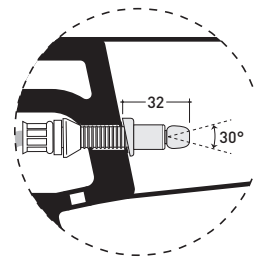

Technical accessories: **Universal fixing bracket for wall hung wc/bidet** (41/P)

Package dim. **57 x 39 x 35 cm** | Weight **27 kg** | Pz. Pallet n° **15**

CE UNI EN 997

Dop-No997

vista zenitale / zenital view

dettaglio erogatore / bidet jet detail

sezione longitudinale / section

vista retro / back view

sizes in mm

Please consider a 2% tolerance on indicated measurements

CERAMIC: glossy finish

matt finish

design **JASPER MORRISON**