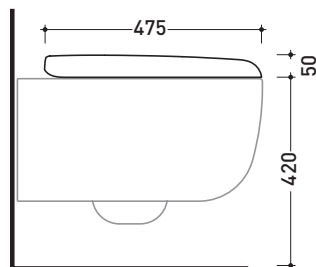

Technical accessories: **Universal fixing bracket for wall hung wc/bidet** (41/P)

Package dim. **57 x 39 x 35 cm** | Weight **27 kg** | Pz. Pallet n° **15**

CE UNI EN 997

Dop-No997

vista zenitale / zenital view

Package dim. **57 x 39 x 35 cm** | Weight **21,3 kg** | Pz. Pallet n° **15**

CE UNI EN 14528 - CL20 Dop-No14528

vista zenitale / zenital view

vista laterale / lateral view

sezione longitudinale / section

vista retro / back view

BNCW03

Soft-closing thermosetting wrapping seat & cover with quick-release hinges

Complements: Bonola wall hung wc (BN118)
Bonola wall hung wc goclean (BN118G)

Package dim. 55 x 40 x 7 | Weight 3,8 kg | Pz. Pallet n° -

vista zenitale / zenital view

vista laterale / lateral view

vista frontale / frontal view

sizes in mm

THERMOSETTING: glossy finish

matt finish

<http://www.ceramicaflaminia.it/en/lines/279-bonola>

©ceramicaflaminiaspa - All rights reserved. Unauthorized copying, publication, reproduction as well as partial reproduction are prohibited