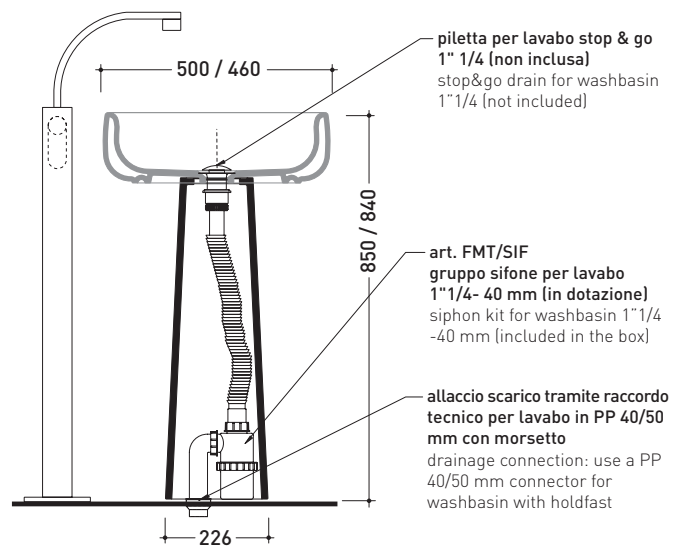

Package dim. **53 x 17,5 x 49 cm** | Weight **15,3 kg** | Pz. Pallet n° -

CE UNI EN 14688 - CL00 Dop-No14688

vista zenitale / zenital view

foro consigliato
sul piano Ø140
suggested hole
on the top Ø140

vista zenitale / zenital view

2013

BN50C Bonola

Pedestal suitable for Bonola 46/50 basins
(floor fixing kit art. 9005 and siphon art. FMT/SIF included)

Complements: **Bonola 46 basin** (BN46A)
Bonola 50 basin (BN50A)
Line taps basin: ONE - NOKÉ - SI - FOLD - X1
Line accessories: TWO - HOOP - NOKÉ - FOLD

Technical accessories: **Stop & Go drain** (PLSG)
CERAMIC Stop & Go drain (PLCE)

Package dim. **25 x 25 x 76 cm** | Weight **15 kg** | Pz. Pallet n° -

vista zenitale / zenital view

allaccio scarico tramite raccordo tecnico per lavabo in PP 40/50 mm con morsetto
drainage connection: use a PP 40/50 mm connector for washbasin with holdfast

vista zenitale / zenital view

vista frontale / frontal view

sezione longitudinale / section

sizes in mm

Please consider a 2% tolerance on indicated measurements

CERAMIC: glossy finish

matt finish

iridescent finish