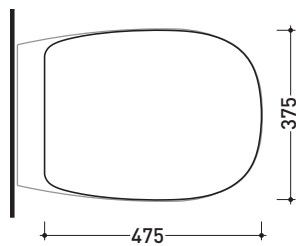

Bonola

design JASPER MORRISON

2014

→ FLAMINIA.

BNCW03

Soft-closing thermosetting wrapping seat & cover with quick-release hinges

Complements: Bonola wall hung wc (BN118)
Bonola wall hung wc goclean (BN118G)

Package dim. 55 x 40 x 7 | Weight 3,8 kg | Pz. Pallet n° -

vista zenitale / zenital view