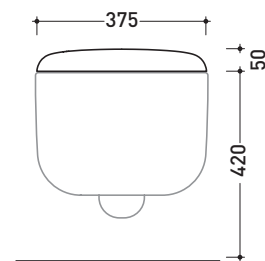

Technical accessories: **Universal fixing bracket for wall hung wc/bidet** (41/P)

Package dim. **57 x 39 x 35 cm** | Weight **27 kg** | Pz. Pallet n° **15**

CE UNI EN 997

Dop-No997

vista zenitale / zenital view

Package dim. **57 x 39 x 35 cm** | Weight **21,3 kg** | Pz. Pallet n° **15**

CE UNI EN 14528 - CL20 Dop-No14528

vista zenitale / zenital view

vista laterale / lateral view

sezione longitudinale / section

vista retro / back view

BNCW03

Soft-closing thermosetting wrapping seat & cover with quick-release hinges

Complements: Bonola wall hung wc (BN118)
Bonola wall hung wc goclean (BN118G)

Package dim. 55 x 40 x 7 | Weight 3,8 kg | Pz. Pallet n° -

vista zenitale / zenital view

vista laterale / lateral view

vista frontale / frontal view

sizes in mm

THERMOSETTING: glossy finish

matt finish

<http://www.ceramicaflaminia.it/en/lines/279-bonola>

©ceramicaflaminiaspa - All rights reserved. Unauthorized copying, publication, reproduction as well as partial reproduction are prohibited