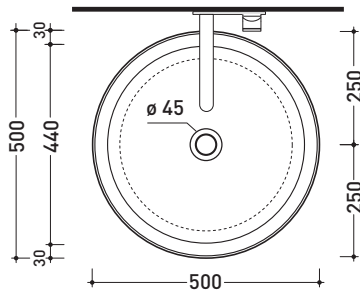

Technical accessories: **Chrome siphon** (SIFL/CR) - **Telescopic chrome siphon** (SIFL066)
Stop & Go drain (PLSG)
CERAMIC Stop & Go drain (PLCE)
Two piece set chrome tap filters (RF026)

Package dim. 53 x 17,5 x 49 cm | Weight 12,5 kg | Pz. Pallet n° 28

UNI EN 14688 - CL00 Dop-No14688

vista zenitale / zenital view

vista zenitale / zenital view

vista frontale / frontal view

sezione longitudinale / section

sizes in mm

Please consider a 2% tolerance on indicated measurements

CERAMIC: glossy finish

matt finish

iridescent finish

design **JASPER MORRISON**

2013

BN50A Bonola 50

Basin 50 cm - countertop or suitable for pedestal

• WITHOUT OVERFLOW

Package dim. **53 x 17,5 x 49 cm** | Weight **15,3 kg** | Pz. Pallet n° -

CE UNI EN 14688 - CL00 Dop-No14688

vista zenitale / zenital view

foro consigliato
sul piano Ø140
suggested hole
on the top Ø140

vista zenitale / zenital view