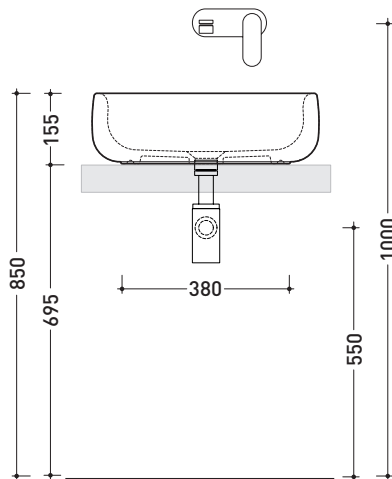

Technical accessories: **Universal fixing bracket for wall hung wc/bidet** (41/P)

Package dim. **57 x 39 x 35 cm** | Weight **27 kg** | Pz. Pallet n° **15**

CE UNI EN 997

Dop-No997

vista zenitale / zenital view

UNI EN 14688 - CL00 Dop-No14688

vista zenitale / zenital view

vista zenitale / zenital view

vista frontale / frontal view

sezione longitudinale / section

sizes in mm

Please consider a 2% tolerance on indicated measurements

Package dim. **53 x 17,5 x 49 cm** | Weight **15,3 kg** | Pz. Pallet n° -

CE UNI EN 14688 - CL00 Dop-No14688

vista zenitale / zenital view

foro consigliato
sul piano Ø140
suggested hole
on the top Ø140

vista zenitale / zenital view

vista frontale / frontal view

sezione longitudinale / section

sizes in mm

Please consider a 2% tolerance on indicated measurements

CERAMIC: glossy finish

matt finish

iridescent finish

design **JASPER MORRISON**