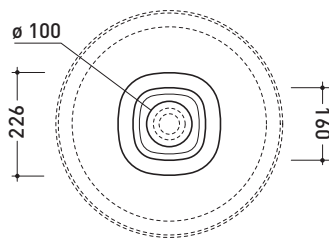

Package dim. **53 x 17,5 x 49 cm** | Weight **15,3 kg** | Pz. Pallet n° -

CE UNI EN 14688 - CL00 Dop-No14688

vista zenitale / zenital view

foro consigliato
sul piano Ø140
suggested hole
on the top Ø140

vista zenitale / zenital view

vista frontale / frontal view

sezione longitudinale / section

sizes in mm

Please consider a 2% tolerance on indicated measurements

CERAMIC: glossy finish

matt finish

iridescent finish

design **JASPER MORRISON**

2013

BN50C Bonola

Pedestal suitable for Bonola 46/50 basins
(floor fixing kit art. 9005 and siphon art. FMT/SIF included)

Complements: **Bonola 46 basin** (BN46A)
Bonola 50 basin (BN50A)
Line taps basin: ONE - NOKÉ - SI - FOLD - X1
Line accessories: TWO - HOOP - NOKÉ - FOLD

Technical accessories: **Stop & Go drain** (PLSG)
CERAMIC Stop & Go drain (PLCE)

Package dim. **25 x 25 x 76 cm** | Weight **15 kg** | Pz. Pallet n° -

vista zenitale / zenital view

allaccio scarico tramite raccordo tecnico per lavabo in PP 40/50 mm con morsetto
drainage connection: use a PP 40/50 mm connector for washbasin with holdfast