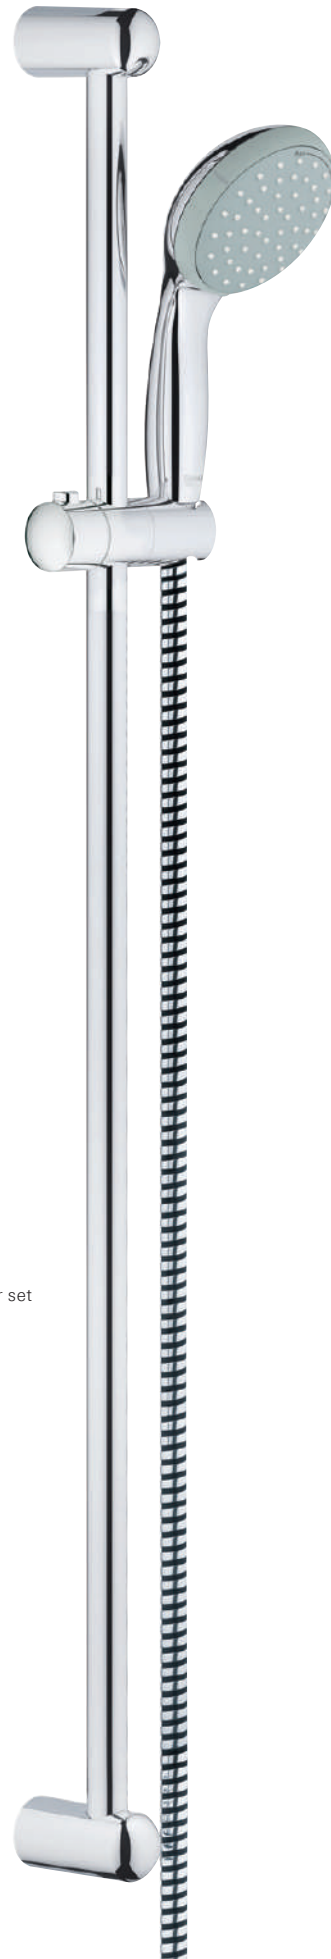

## GROHTHERM 1000 HIGHLIGHTS

FIND MORE PRODUCTS ONLINE.

**34 256 003**  
Thermostatic shower mixer  
with New Tempesta 100 shower set  
with 900 mm rail  
**34 151 003**  
with 600 mm rail

**34 143 003**  
Thermostatic shower mixer