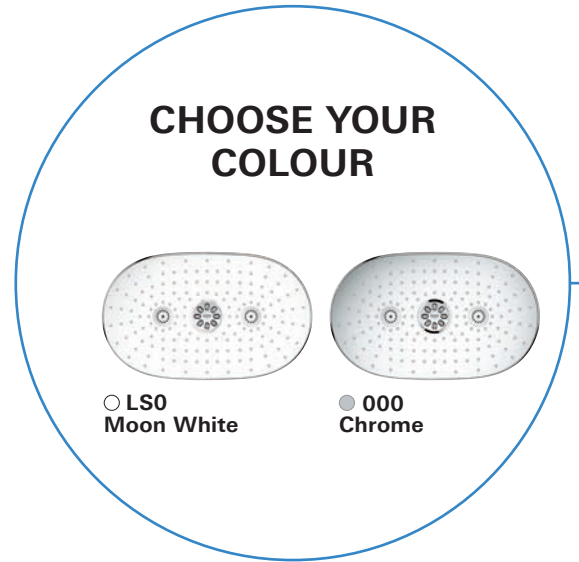

26 254 000 / LSO + 26 264 001
Rainshower 360 Duo
Head shower Set
including shower arm
Head shower sprays: GROHE
PureRain/ GROHE Rain O² spray*
+ TrioMassage
450 mm shower arm
+ separate rough-in

26 450 000 / LSO + 26 264 001
Rainshower 360 Mono
Head shower Set
including shower arm
Head shower spray: GROHE PureRain/
GROHE Rain O² spray*
450 mm shower arm
+ separate rough-in

**26 443 000 / LSO
+ 26 449 000 + 26 264 001**
Rainshower SmartControl 360 Duo
Combi shower system with
thermostat, exposed/concealed
Head shower sprays: GROHE
PureRain/GROHE Rain O² spray*
+ TrioMassage
Hand shower sprays:
Rain/ GROHE Rain O² spray
+ separate concealed body
+ separate rough-in

**26 446 000 / LSO
+ 26 449 000 + 26 264 001**
Rainshower SmartControl 360 Mono
Combi shower system with
thermostat, exposed/concealed
Head shower spray: GROHE PureRain/
GROHE Rain O² spray*
Hand shower sprays:
GROHE Rain O², Rain,
Bokoma Spray, Jet
+ separate concealed body
+ separate rough-in

34 713 000 + 26 449 000
Combi thermostatic shower mixer
with 3 valves, exposed/concealed
wall mounted
+ separate concealed body

34 714 000 + 26 449 000
Combi thermostatic shower mixer
with 2 valves, exposed/concealed
wall mounted
+ separate concealed body

* to be decided at first installation;
factory default setting: GROHE PureRain