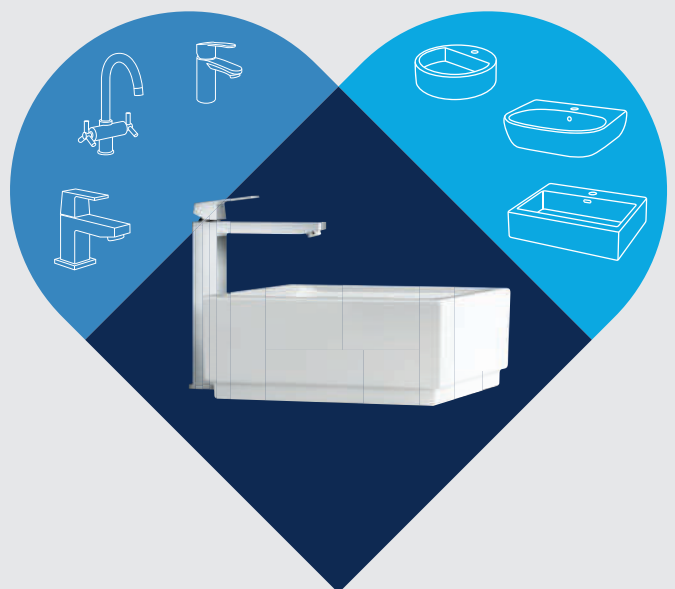

ABOUT GOOD AND PERFECT INTERACTION.

Do you not only want a combination of washbasin and fitting, but also a perfectly matched complete bath solution? No problem: In addition to the test criteria of 'design,' 'comfort' and 'water flow', the new criterion 'completeness' considers the complete GROHE product portfolio, which was matched to fit 100% by the GROHE in-house design team. Only those combinations which have achieved three stars in the category 'completeness' may be designated a PerfectMatch. Whether washbasin, fitting, shower solution or accessory, everything here is a perfect match. From now on, it will be particularly easy to find a complete bathroom solution thanks to GROHE PerfectMatch. Harmony between technology, appearance and style are guaranteed.

Enjoy the pure anticipation of water:
your own personal dream bathroom
is only a few pages and clicks away:
grohe.com/bestmatch

Apple, the Apple logo, iPad, and iPhone are trademarks of Apple Inc., registered in the U.S. and other countries. App Store is a service mark of Apple Inc. Google Play is a trademark of Google Inc.