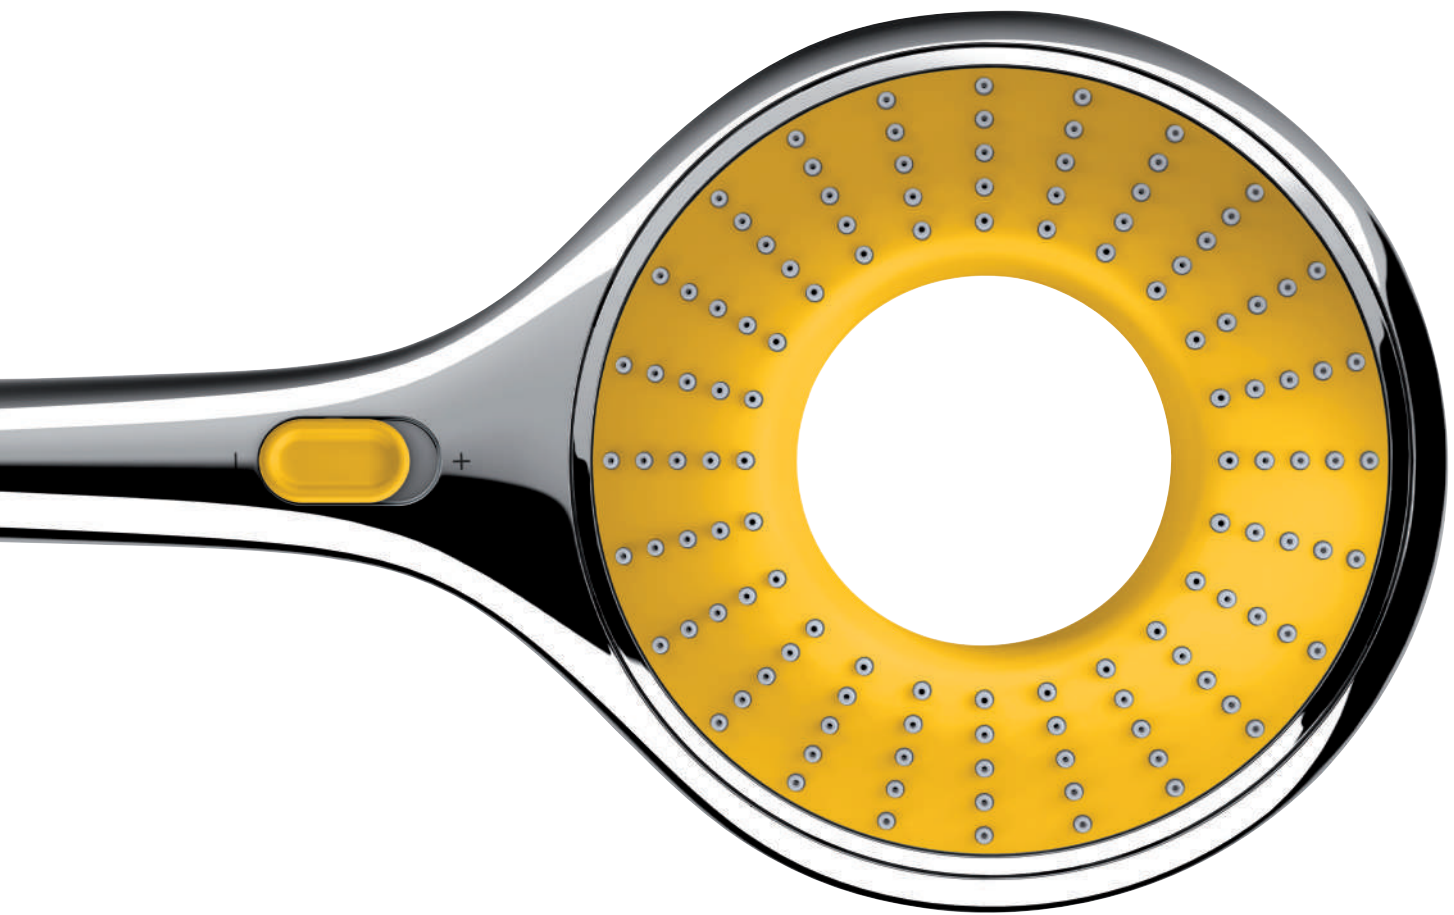

VISIT US ONLINE

[BATHROOM >](#)

[RAINSHOWER ICON](#)