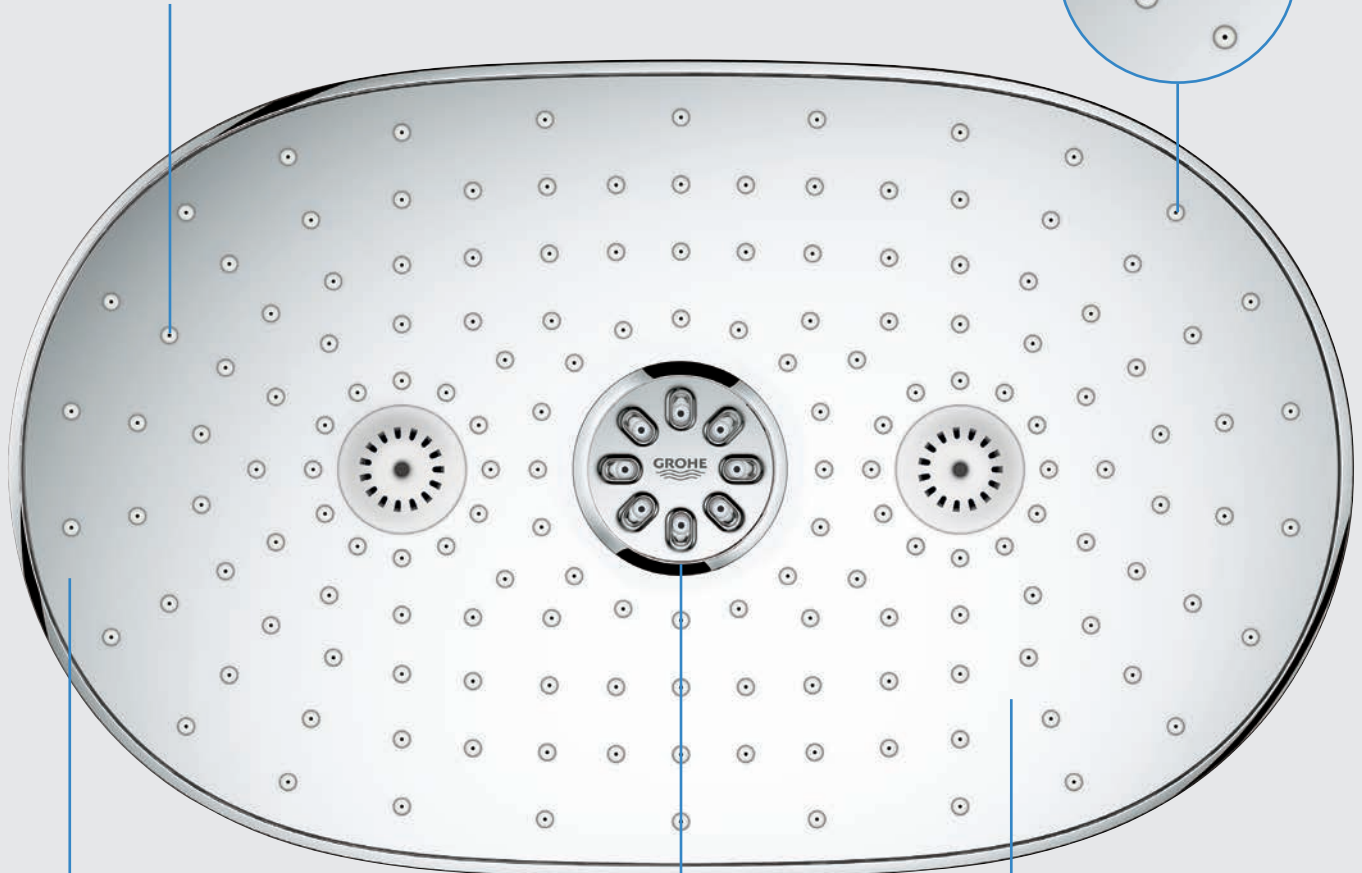

**GROHE RAINSHOWER 360
HEADSHOWER**

GROHE PureRain/GROHE Rain O²
spray as preset function

Improved SpeedClean nozzles