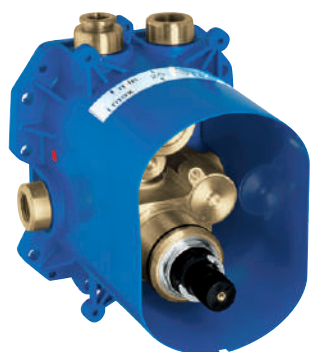

34 506 000
Perfect shower set
Allure 230 head shower
Euphoria Cube hand shower
with Rapido T

GROHTHERM CUBE HIGHLIGHTS

FIND MORE PRODUCTS ONLINE.