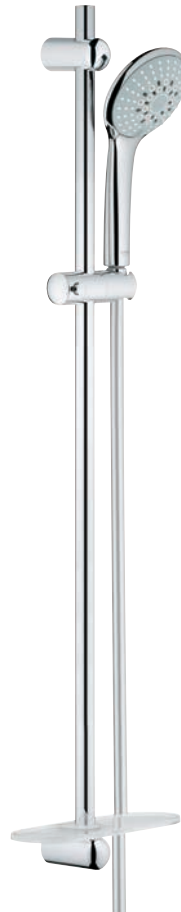

27 227 001
Shower set
with hand shower 110 Champagne
with GROHE EasyReach tray
rail 900 mm
27 232 001
with rail 600 mm