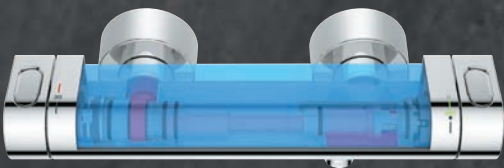

## SAFETY FIRST WITH 100 % GROHE COOLTOUCH.

GROHE's CoolTouch technology ensures that the entire outer surface never exceeds your preferred shower temperature. By designing our safety mixers to include an innovative cooling channel, we have created a barrier between the hot water and the chrome surface - so it's never too hot to handle. On top, Grohtherm 3000 and 2000 feature GROHE CoolTouch wall unions to perform 100 % GROHE CoolTouch for safety surround. This safety measure is especially useful for children, who can not always judge whether something they touch is dangerously hot.