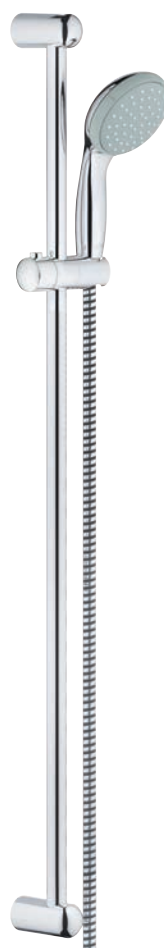

27 597 000
Hand shower 100
2 spray patterns: Rain, Jet
26 161 000
with 9.5 l/min. GROHE EcoJoy
27 597 00E
with 5.7 l/min. GROHE EcoJoy

27 854 000
Shower set
with hand shower 1-spray
rail 900 mm
27 925 000
with 9.5 l/min. GROHE EcoJoy