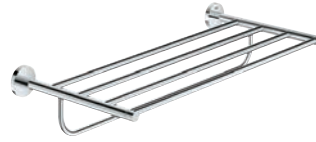

● ●  
**40 407 001 / DC1**  
 City Restroom Accessories Set  
 Consists of 40 364 + 40 367 + 40 374

**40 364 001**  
Robe hook

**40 799 001 / DC1**  
Glass shelf 380 mm

**40 800 001**  
Multi-towel rack 550 mm