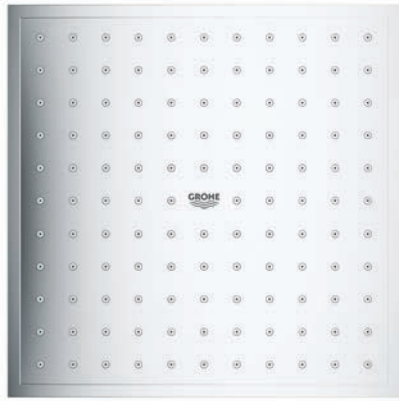

**GROHE HEAD SHOWERS  
SHAPES AND SIZES**

Rainshower F-Series 10" 254 mm x 254 mm

Rainshower Veris 300 x 150 mm

Euphoria Cube 150

Rainshower Allure 230

Rainshower 310

Power&Soul 190

Euphoria Cosmopolitan 160