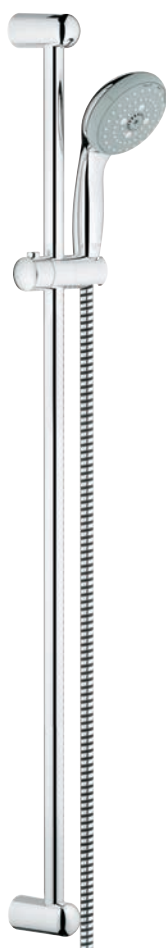

28 578 001
Hand shower 100
4 spray patterns:
GROHE Rain O², Rain, Massage, Jet
28 421 001
with 9.5 l/min. GROHE EcoJoy

28 261 001
Hand shower 100
3 spray patterns:
GROHE Rain O², Rain, Massage
28 419 001
with 9.5 l/min. GROHE EcoJoy

27 852 000
Hand shower 100
1 spray pattern: Rain
27 923 000
with 9.5 l/min. GROHE EcoJoy

27 796 000
Shower set
with hand shower 3-spray
rail 900 mm
28 789 001
with 9.5 l/min. GROHE EcoJoy