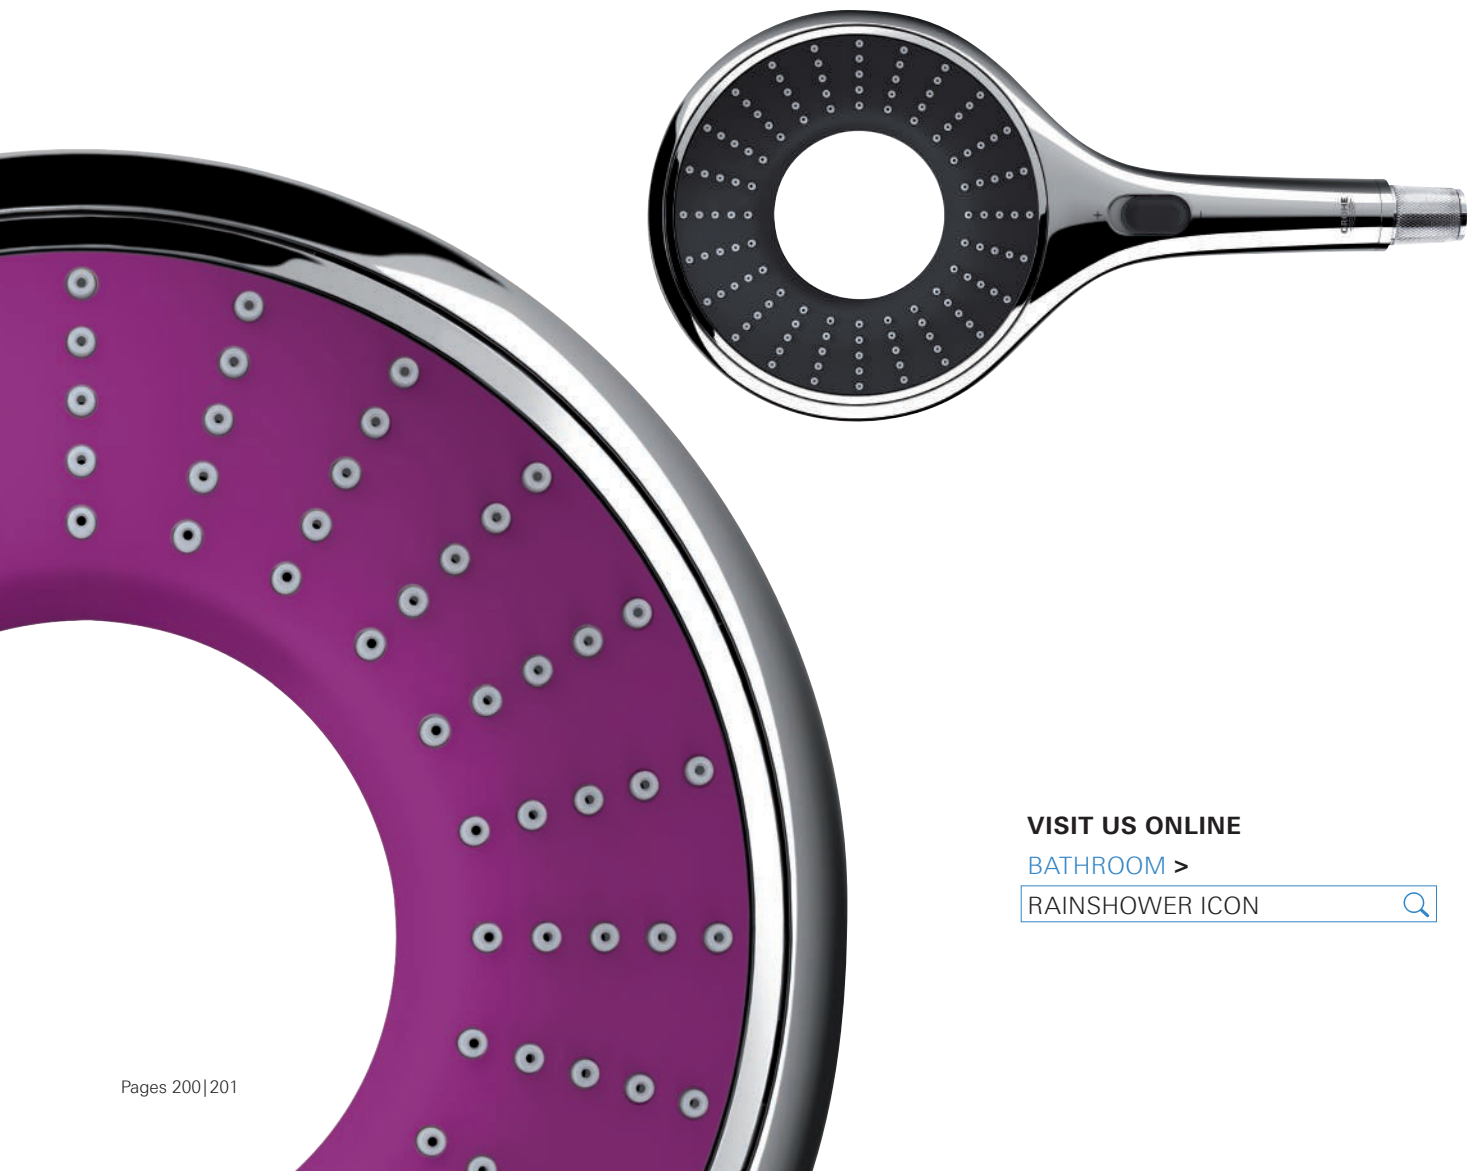

VISIT US ONLINE

[BATHROOM >](#)

[RAINSHOWER ICON](#)