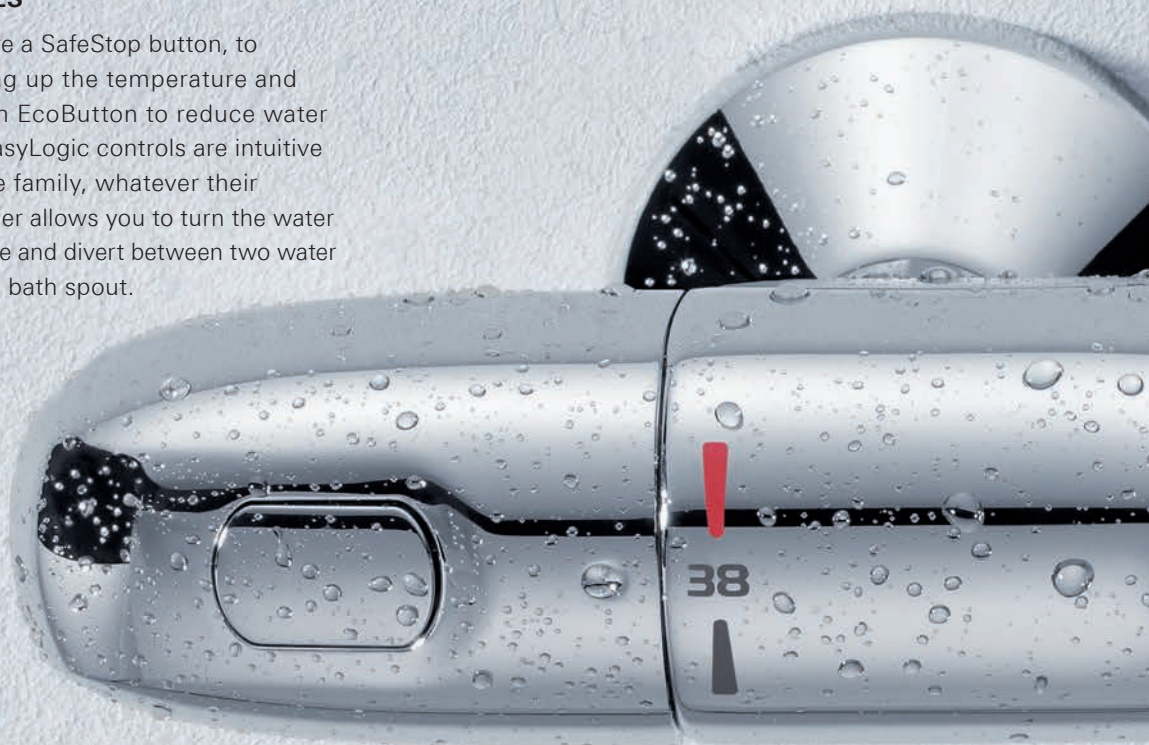

COMFORT, SAFETY, SAVINGS

We've all been there before. You've just stepped into the shower when someone else in the house either turns on a faucet or flushes the toilet; suddenly the temperature of your shower plummets or becomes scalding hot – leaving you with soap in your eyes as you try to manually adjust the temperature back to a comfortable level. Install a GROHE thermostat and you can be sure of a safe and enjoyable showering experience every time.

USER-FRIENDLY FEATURES

Our safety mixers also feature a SafeStop button, to prevent children from turning up the temperature and scalding themselves, and an EcoButton to reduce water usage by up to 50 %. Our EasyLogic controls are intuitive to use and cater to the entire family, whatever their height, while the AquaDimmer allows you to turn the water on and off, adjust the flow rate and divert between two water outlets, e.g. hand shower and bath spout.