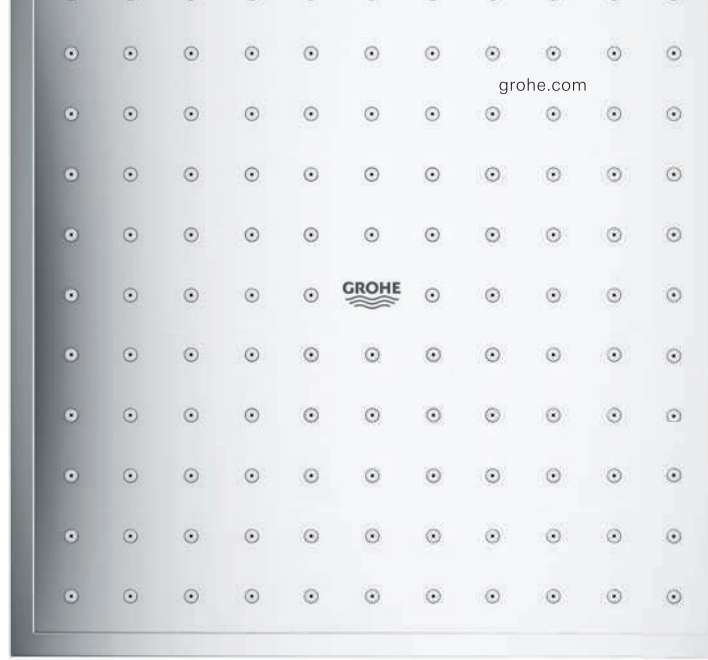

### ROUND OR SQUARE? LARGE OR SMALL? WALL OR CEILING-MOUNTED?

GROHE head showers come in all shapes and sizes to match your design and budget requirements. All designs feature GROHE DreamSpray technology for a luxurious full spray and unbeatable showering enjoyment, while SpeedClean shower nozzles prevent the build-up of limescale.

**GROHE HEAD SHOWERS  
SHAPES AND SIZES**

Rainshower F-Series 10" 254 mm x 254 mm

Rainshower Veris 300 x 150 mm

Euphoria Cube 150

Rainshower Allure 230

Rainshower 310

Power&Soul 190

Euphoria Cosmopolitan 160