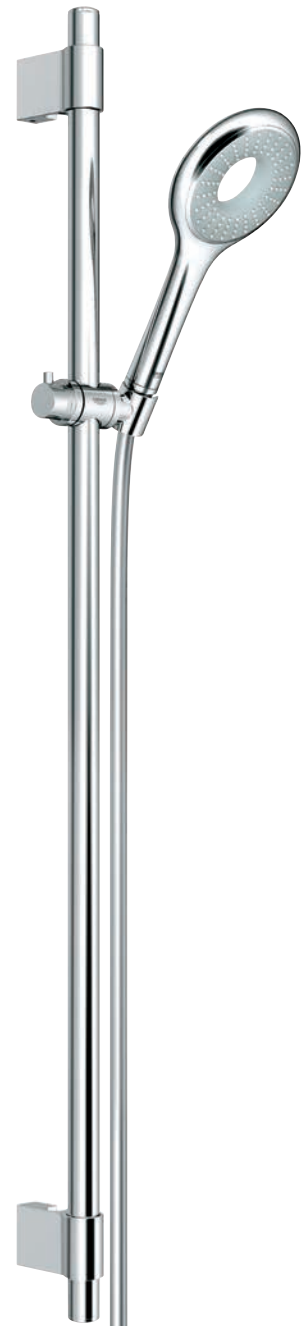

27 379 000
Shower set
with hand shower Icon 100
rail 900 mm
9,5l GROHE EcoJoy
27 529 000
rail 600 mm
27 378 000
with 9.5 l/min. GROHE EcoJoy