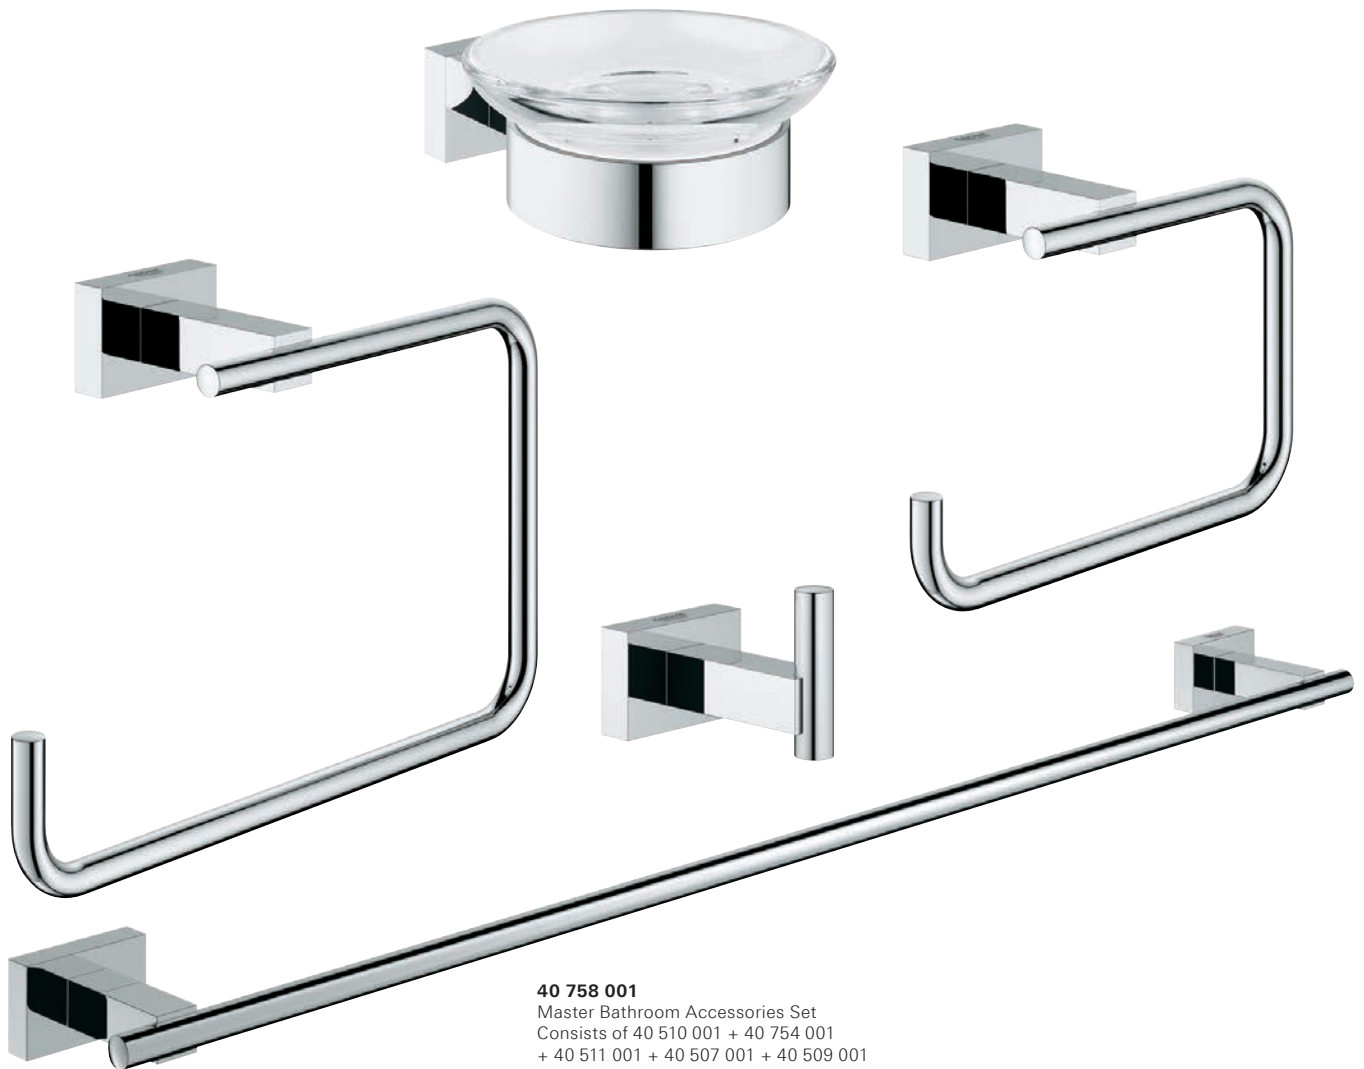

40 758 001
Master Bathroom Accessories Set
Consists of 40 510 001 + 40 754 001
+ 40 511 001 + 40 507 001 + 40 509 001