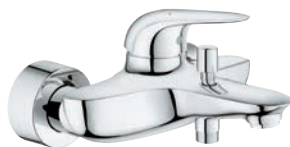

23 726 003
Bath/shower mixer