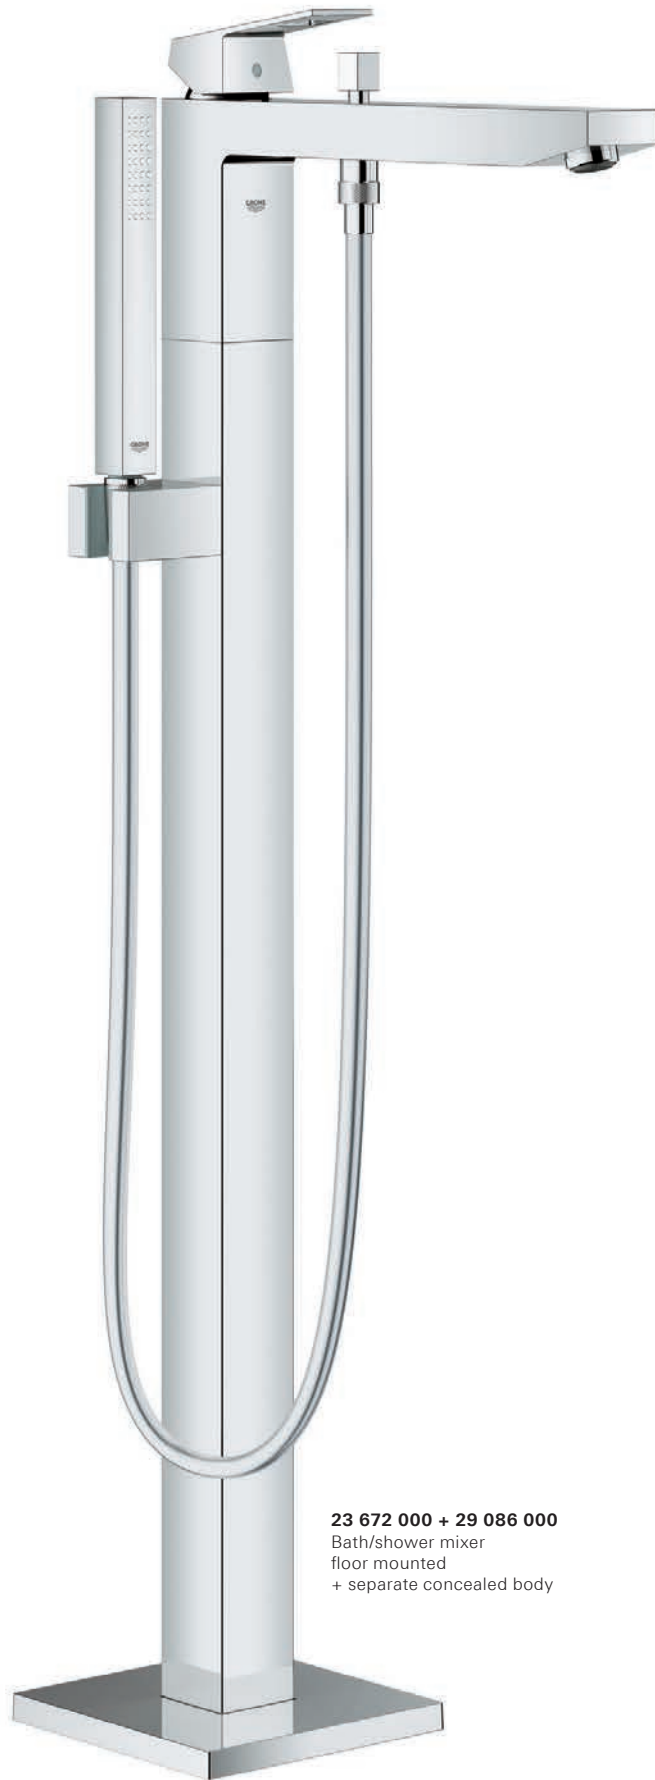

## **VISIT US ONLINE**

[BATHROOM >](#)

**23 406 000**  
XL-Size  
Basin mixer  
for freestanding basins

**20 351 000**  
M-Size  
3-hole Basin mixer  
with pop-up waste set

**23 672 000 + 29 086 000**  
Bath/shower mixer  
floor mounted  
+ separate concealed body