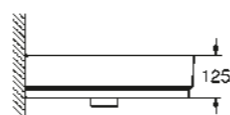

39 386 00H
Wall hung basin
100 cm

39 469 00H
Wall hung basin
80 cm

39 473 00H
Wall hung basin
60 cm

39 474 00H
Wall hung basin
50 cm

39 478 00H
Countertop basin
50 cm

39 475 00H
Countertop basin
100 cm

39 479 00H
Drop-in basin
60 cm