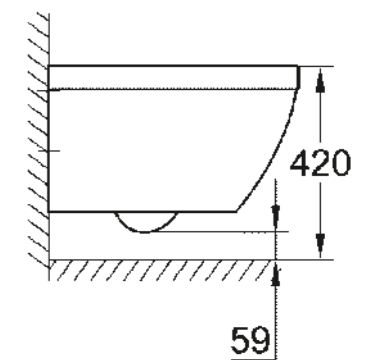

39 201 000
 Semi pedestal for wash basins

39 325 000
 Semi pedestal for handrinse basin
 45 cm

39 202 000
 Pedestal for wash basins

WC/ BIDET

39 328 000
39 328 00H*
 Wall hung WC
 Triple Vortex

* With PureGuard