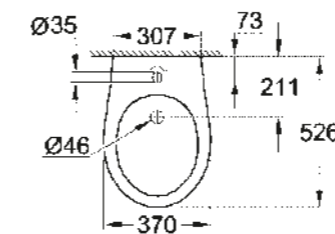

BIDET/URINAL

39 433 000
Wall hung bidet