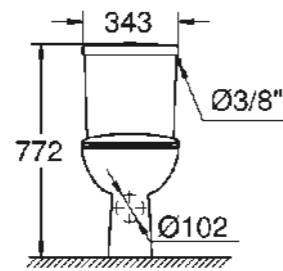

39 347 000
WC closed coupled combination:
WC, boxed rim, horizontal outlet (39 428 000)
Cistern side inlet (39 437 000), Seat & cover soft close (39 493 000)
39 495 000
Cistern side inlet, NF (39 494 000), Seat & cover (39 492 000)