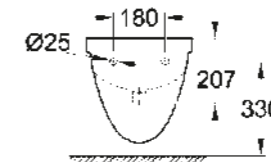

39 436 000
Cistern bottom inlet

39 429 000
Floorstanding WC for closed coupled combination
rimless, vertical outlet

BIDET/URINAL

39 433 000
Wall hung bidet

39 432 000
Floorstanding bidet

EURO CERAMIC IN TUNE WITH MY LIFESTYLE