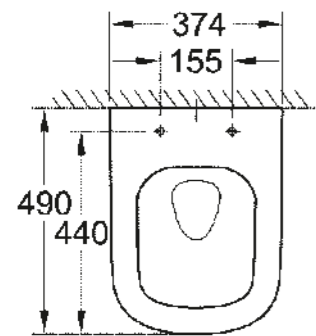

39 201 000
 Semi pedestal for wash basins

39 325 000
 Semi pedestal for handrinse basin
 45 cm

39 202 000
 Pedestal for wash basins

WC/ BIDET

39 328 000
39 328 00H*
 Wall hung WC
 Triple Vortex

* With PureGuard