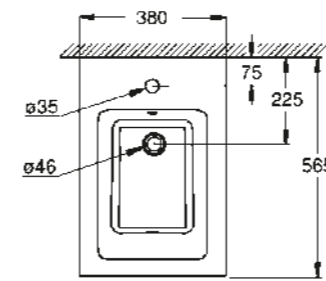

39 486 00H
Wall hung bidet