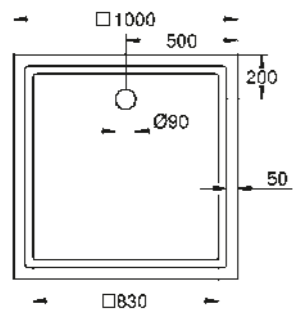

UNIVERSAL SHOWER TRAY COLLECTION

MODERN DESIGN FOR ALL MOUNTING OPTIONS

39 300 000*
Universal shower tray 100 cm x 100 cm