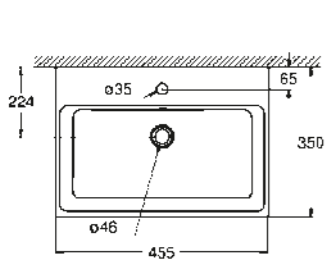

39 476 00H
Countertop basin
80 cm

39 480 00H
Undercounter basin
50 cm

39 477 00H
Countertop basin
60 cm

39 481 00H
Vessel basin
50 cm

39 482 00H
Vessel basin
40 cm

39 488 000
Seat & cover soft close
quick release function