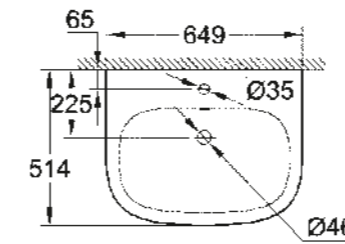

39 323 000
39 323 00H*
Wall hung basin
65 cm