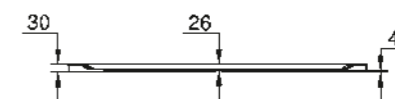

UNIVERSAL SHOWER TRAY COLLECTION

MODERN DESIGN FOR ALL MOUNTING OPTIONS

39 308 000*
Universal shower tray 90 cm x 120 cm