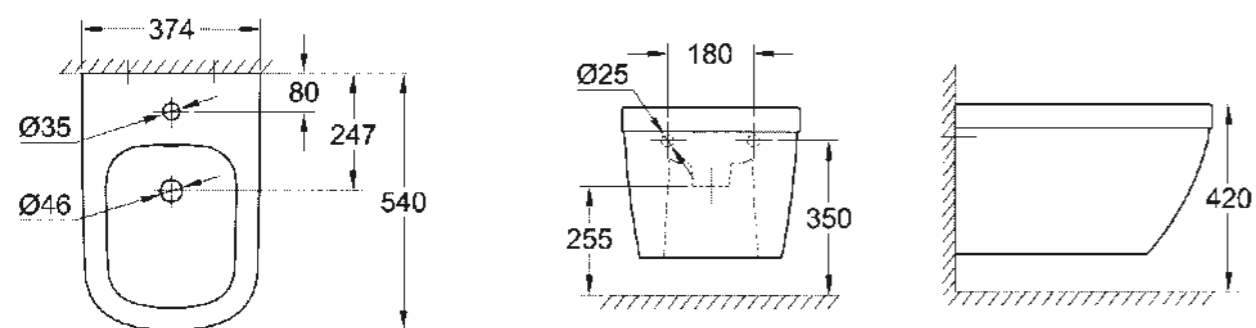

39 208 000
39 208 00H*
Wall hung bidet