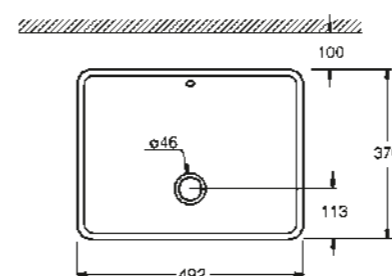

39 480 00H
Undercounter basin
50 cm