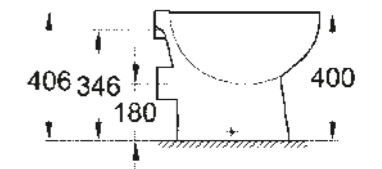

WC/CISTERN

39 427 000
Wall hung WC
rimless

39 423 000
Undercounter basin
55 cm

39 430 000
Floorstanding WC
rimless

PEDESTAL

39 426 000
Semi pedestal for wash basins

39 431 000
Floorstanding WC
rimless

39 493 000
Seat & cover soft close
quick release function
39 492 000
w/o soft close
quick release function