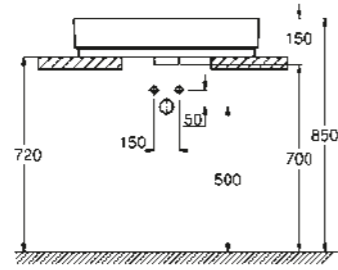

39 476 00H
Countertop basin
80 cm

39 480 00H
Undercounter basin
50 cm

39 477 00H
Countertop basin
60 cm

39 481 00H
Vessel basin
50 cm

39 482 00H
Vessel basin
40 cm

39 488 000
Seat & cover soft close
quick release function