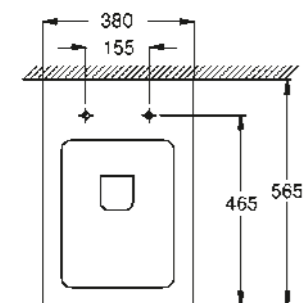

39 483 00H
Handrinse basin
45 cm

39 486 00H
Wall hung bidet

WC/BIDET

39 244 00H
Wall hung WC
Triple Vortex

39 487 00H
Floorstanding bidet

39 485 00H
Floorstanding WC back to wall
rimless

UNIVERSAL SHOWER TRAY COLLECTION