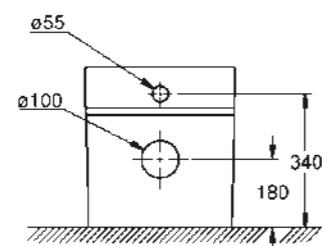

39 483 00H
Handrinse basin
45 cm

39 486 00H
Wall hung bidet

WC/BIDET

39 244 00H
Wall hung WC
Triple Vortex

39 487 00H
Floorstanding bidet

39 485 00H
Floorstanding WC back to wall
rimless

UNIVERSAL SHOWER TRAY COLLECTION