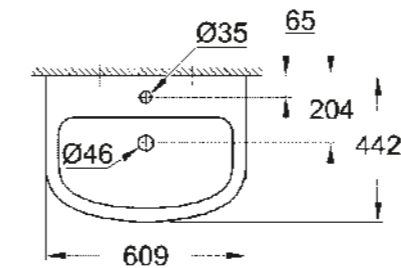

39 421 000
Wall hung basin
60 cm