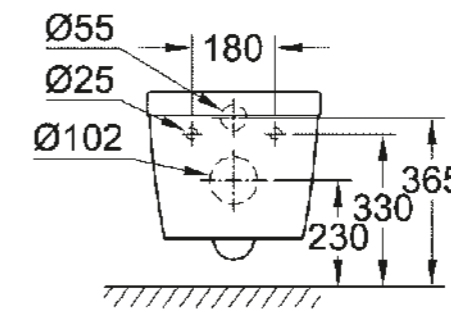

39 201 000
 Semi pedestal for wash basins

39 325 000
 Semi pedestal for handrinse basin
 45 cm

39 202 000
 Pedestal for wash basins

WC/ BIDET

39 328 000
39 328 00H*
 Wall hung WC
 Triple Vortex

* With PureGuard