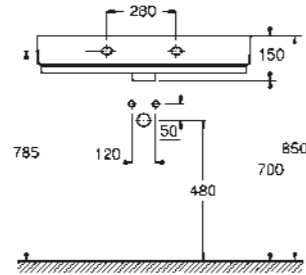

39 486 00H
Wall hung bidet