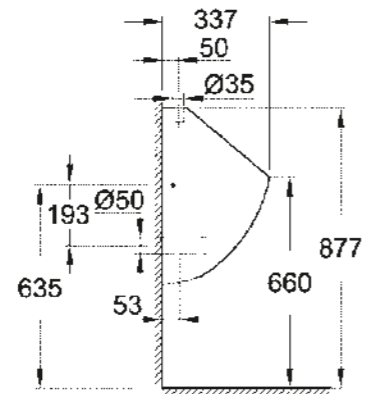

39 323 000
39 323 00H*
Wall hung basin
65 cm