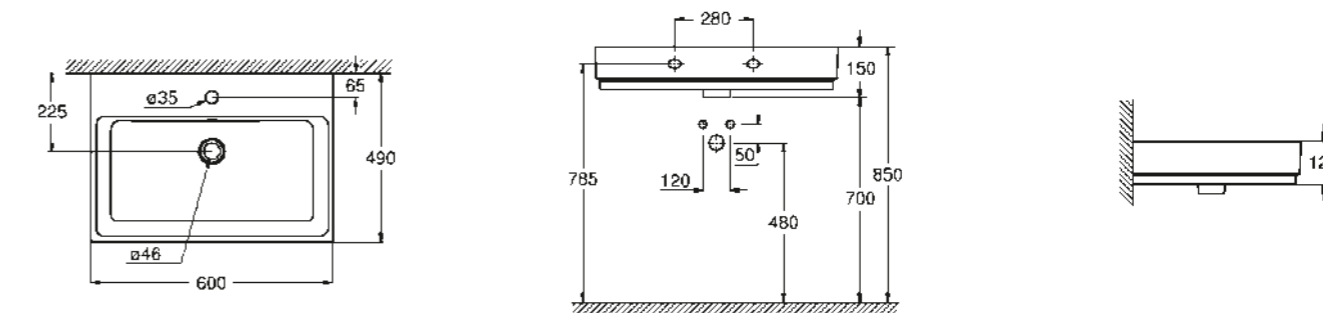

39 473 00H
Wall hung basin
60 cm