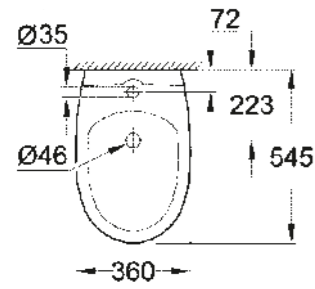

39 436 000
Cistern bottom inlet

39 429 000
Floorstanding WC for closed coupled combination
rimless, vertical outlet

BIDET/URINAL

39 433 000
Wall hung bidet

39 432 000
Floorstanding bidet

EURO CERAMIC IN TUNE WITH MY LIFESTYLE