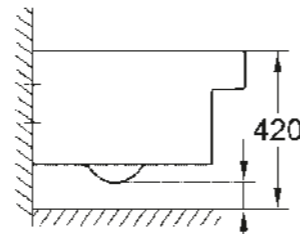

39 483 00H
Handrinse basin
45 cm

39 486 00H
Wall hung bidet

WC/BIDET

39 244 00H
Wall hung WC
Triple Vortex

39 487 00H
Floorstanding bidet

39 485 00H
Floorstanding WC back to wall
rimless

UNIVERSAL SHOWER TRAY COLLECTION