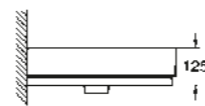

39 486 00H
Wall hung bidet