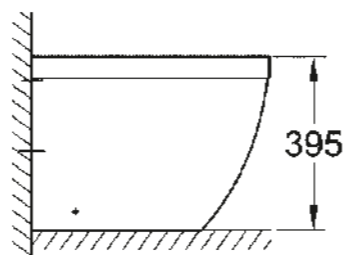

39 531 000
Cistern side and back inlet, NF