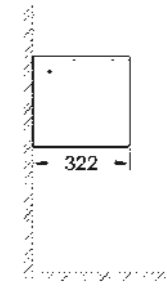

39 325 000
Semi pedestal for handrinse basin
45 cm