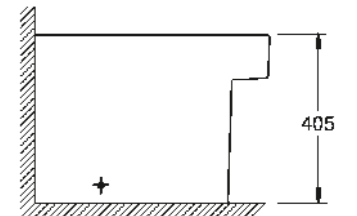

39 483 00H
Handrinse basin
45 cm

39 486 00H
Wall hung bidet

WC/BIDET

39 244 00H
Wall hung WC
Triple Vortex

39 487 00H
Floorstanding bidet

39 485 00H
Floorstanding WC back to wall
rimless

UNIVERSAL SHOWER TRAY COLLECTION