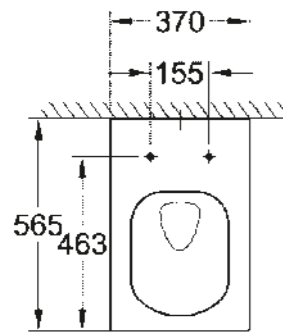

WC/BIDET

39 244 00H
Wall hung WC
Triple Vortex