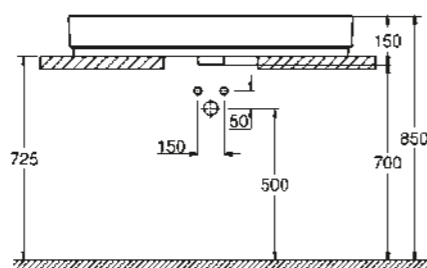

39 481 00H
Vessel basin
50 cm