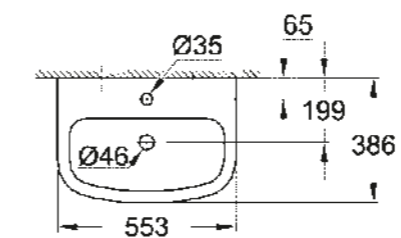

TECHNICAL DRAWINGS

To help you plan your bathroom down to the last detail, here are the important dimensions of all ceramic lines and shower tray collection.

BAU CERAMIC VERSATILITY FOR A MODERN LIFE

WASHBASIN