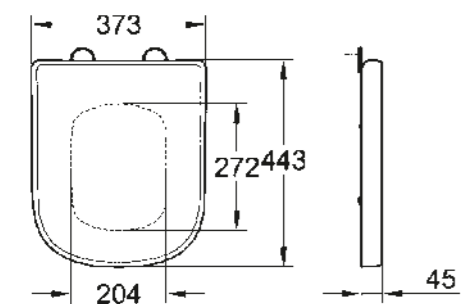

39 330 000
Seat & cover soft close
quick release function

* With PureGuard