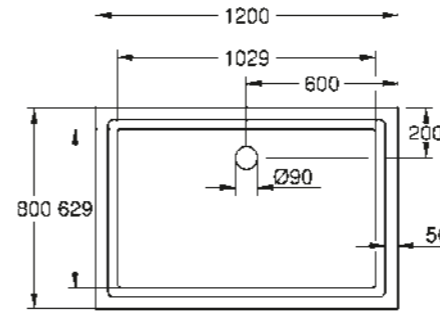

39 305 000*
Universal shower tray 80 cm x 120 cm