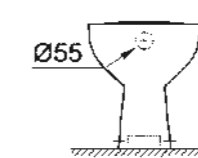

WC/CISTERN

39 427 000
Wall hung WC
rimless

39 423 000
Undercounter basin
55 cm

39 430 000
Floorstanding WC
rimless

PEDESTAL

39 426 000
Semi pedestal for wash basins

39 431 000
Floorstanding WC
rimless

39 493 000
Seat & cover soft close
quick release function
39 492 000
w/o soft close
quick release function