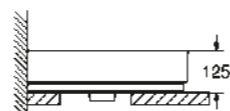

39 481 00H
Vessel basin
50 cm