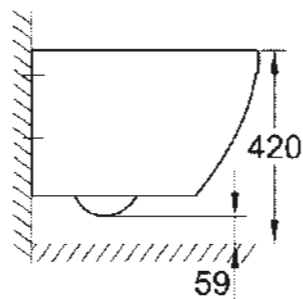

39 458 000
Seat & cover soft close for compact WC
quick release function