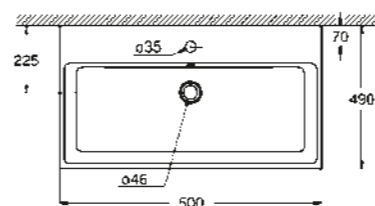

39 386 00H
Wall hung basin
100 cm

39 469 00H
Wall hung basin
80 cm

39 473 00H
Wall hung basin
60 cm

39 474 00H
Wall hung basin
50 cm

39 478 00H
Countertop basin
50 cm

39 475 00H
Countertop basin
100 cm

39 479 00H
Drop-in basin
60 cm