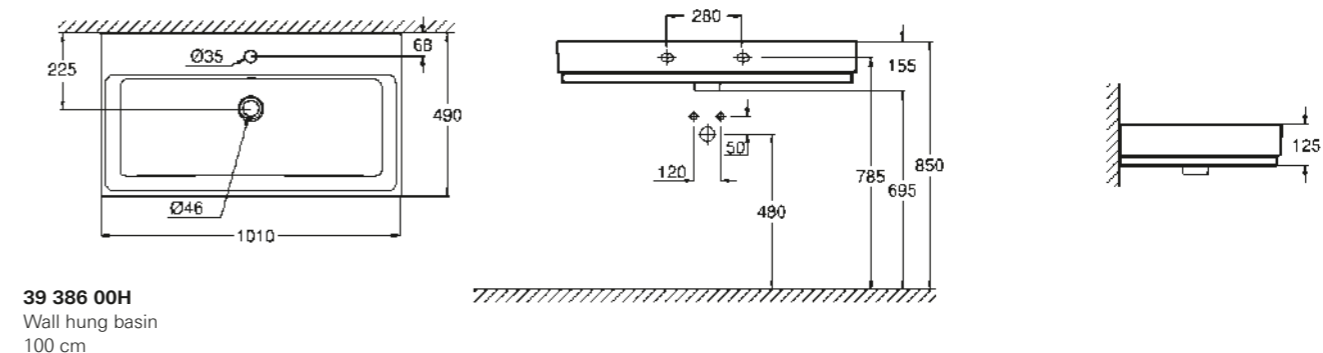

* With PureGuard

39 332 000
Cistern bottom inlet

39 208 000
39 208 00H*
Wall hung bidet

39 340 000
39 340 00H*
Floorstanding bidet

* With PureGuard

CUBE CERAMIC

A CLEAR STYLE STATEMENT

WASHBASIN