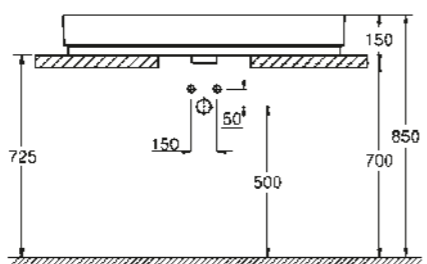

39 480 00H
Undercounter basin
50 cm