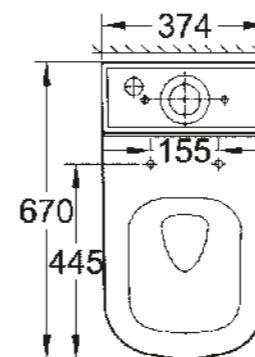

39 338 000
Floorstanding WC for closed coupled combination
Triple Vortex, universal outlet