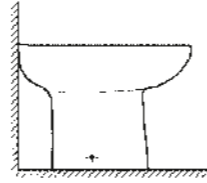

39 436 000
Cistern bottom inlet

39 429 000
Floorstanding WC for closed coupled combination
rimless, vertical outlet

BIDET/URINAL

39 433 000
Wall hung bidet

39 432 000
Floorstanding bidet

EURO CERAMIC IN TUNE WITH MY LIFESTYLE