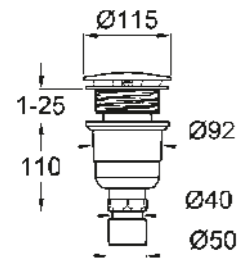

49 533 000*
Waste set vertical for Universal shower trays