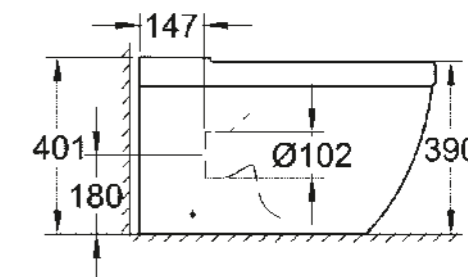

39 206 000
39 206 00H*
 Compact wall hung WC
 Triple Vortex

39 458 000
 Seat & cover soft close for compact WC
 quick release function

39 329 000
39 329 00H*
 Floorstanding WC
 rimless

39 338 000
 Floorstanding WC for closed coupled combination
 Triple Vortex, universal outlet