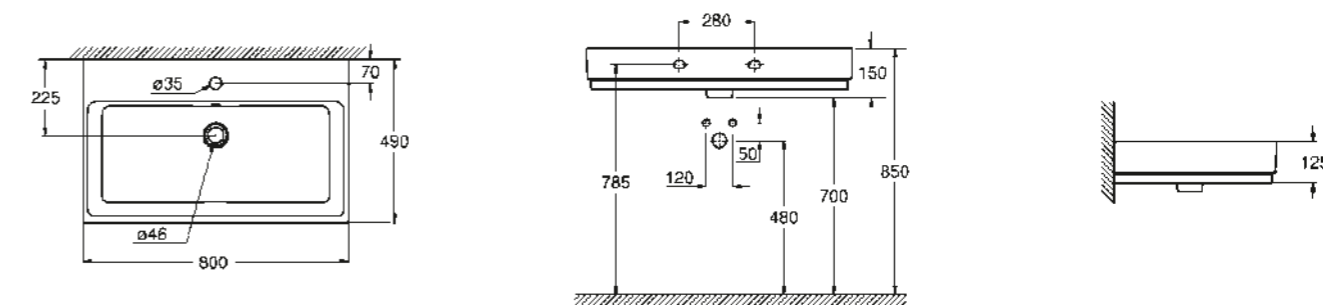

39 469 00H
Wall hung basin
80 cm