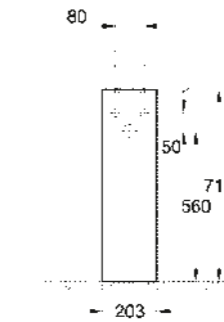

PEDESTAL

WC/ BIDET

* With PureGuard