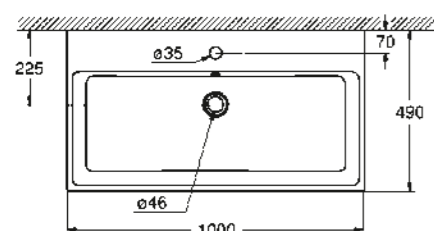

39 386 00H
Wall hung basin
100 cm

39 469 00H
Wall hung basin
80 cm

39 473 00H
Wall hung basin
60 cm

39 474 00H
Wall hung basin
50 cm

39 478 00H
Countertop basin
50 cm

39 475 00H
Countertop basin
100 cm

39 479 00H
Drop-in basin
60 cm