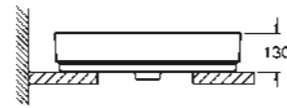

39 476 00H
Countertop basin
80 cm

39 480 00H
Undercounter basin
50 cm

39 477 00H
Countertop basin
60 cm

39 481 00H
Vessel basin
50 cm

39 482 00H
Vessel basin
40 cm

39 488 000
Seat & cover soft close
quick release function