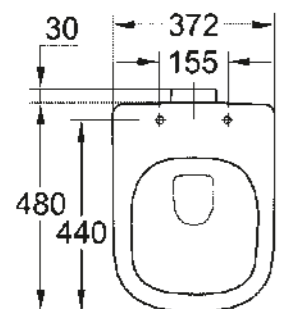

39 329 000
39 329 00H*
Floorstanding WC
rimless