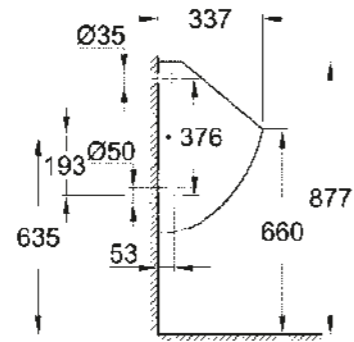

39 439 000
Urinal top inlet