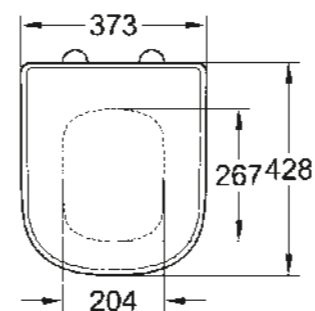

39 458 000
Seat & cover soft close for compact WC
quick release function