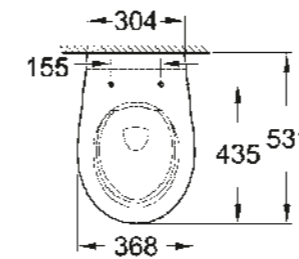

WC/CISTERN

39 427 000
Wall hung WC
rimless