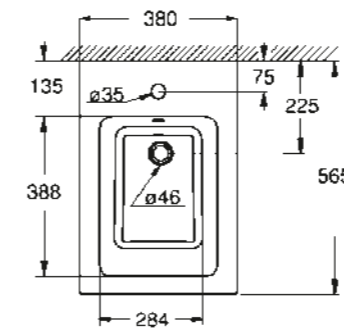

39 483 00H
Handrinse basin
45 cm

39 486 00H
Wall hung bidet

WC/BIDET

39 244 00H
Wall hung WC
Triple Vortex

39 487 00H
Floorstanding bidet

39 485 00H
Floorstanding WC back to wall
rimless

UNIVERSAL SHOWER TRAY COLLECTION