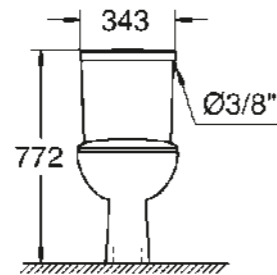

39 436 000
Cistern bottom inlet