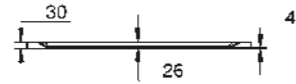

39 305 000*
Universal shower tray 80 cm x 120 cm