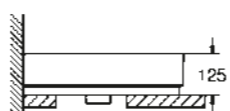

39 386 00H
Wall hung basin
100 cm

39 469 00H
Wall hung basin
80 cm

39 473 00H
Wall hung basin
60 cm

39 474 00H
Wall hung basin
50 cm

39 478 00H
Countertop basin
50 cm

39 475 00H
Countertop basin
100 cm

39 479 00H
Drop-in basin
60 cm