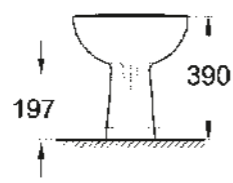

39 436 000
Cistern bottom inlet

39 429 000
Floorstanding WC for closed coupled combination
rimless, vertical outlet

BIDET/URINAL

39 433 000
Wall hung bidet

39 432 000
Floorstanding bidet

EURO CERAMIC IN TUNE WITH MY LIFESTYLE