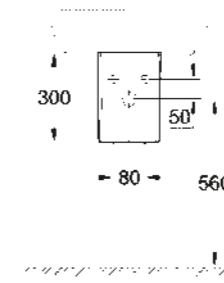

39 325 000
Semi pedestal for handrinse basin
45 cm