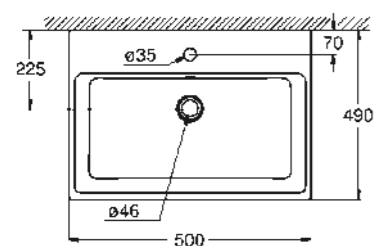

39 386 00H
Wall hung basin
100 cm

39 469 00H
Wall hung basin
80 cm

39 473 00H
Wall hung basin
60 cm

39 474 00H
Wall hung basin
50 cm

39 478 00H
Countertop basin
50 cm

39 475 00H
Countertop basin
100 cm

39 479 00H
Drop-in basin
60 cm