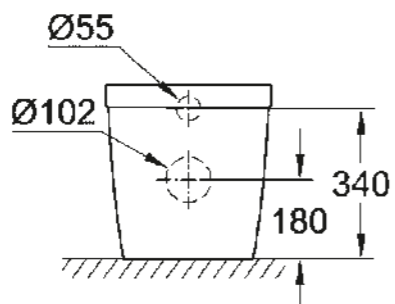

39 531 000
Cistern side and back inlet, NF