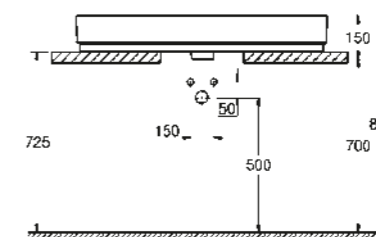

39 386 00H
Wall hung basin
100 cm

39 469 00H
Wall hung basin
80 cm

39 473 00H
Wall hung basin
60 cm

39 474 00H
Wall hung basin
50 cm

39 478 00H
Countertop basin
50 cm

39 475 00H
Countertop basin
100 cm

39 479 00H
Drop-in basin
60 cm