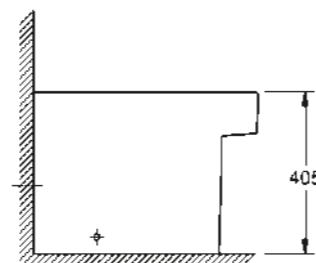

39 483 00H
Handrinse basin
45 cm

39 486 00H
Wall hung bidet

WC/BIDET

39 244 00H
Wall hung WC
Triple Vortex

39 487 00H
Floorstanding bidet

39 485 00H
Floorstanding WC back to wall
rimless

UNIVERSAL SHOWER TRAY COLLECTION