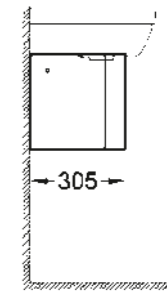

39 202 000
Pedestal for wash basins