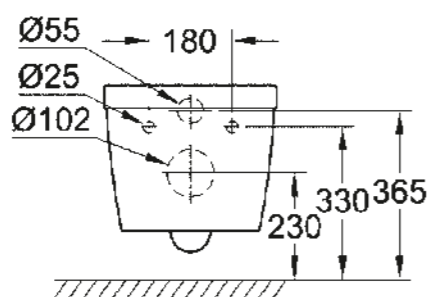

39 458 000
Seat & cover soft close for compact WC
quick release function