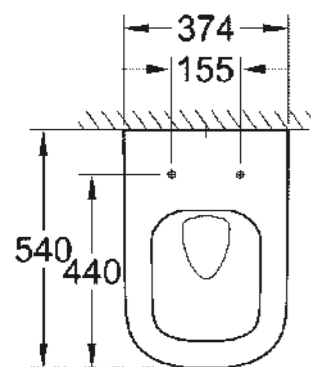

39 206 000
39 206 00H*
 Compact wall hung WC
 Triple Vortex

39 458 000
 Seat & cover soft close for compact WC
 quick release function

39 329 000
39 329 00H*
 Floorstanding WC
 rimless

39 338 000
 Floorstanding WC for closed coupled combination
 Triple Vortex, universal outlet