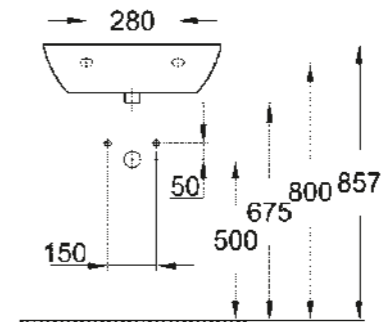

* Launch Q3/2018

TECHNICAL DRAWINGS

To help you plan your bathroom down to the last detail, here are the important dimensions of all ceramic lines and shower tray collection.

BAU CERAMIC VERSATILITY FOR A MODERN LIFE

WASHBASIN

39 420 000
Wall hung basin
65 cm

39 421 000
Wall hung basin
60 cm

39 440 000
Wall hung basin
55 cm

39 424 000
Handrinse basin
45 cm

39 425 000
Pedestal for wash basins

39 422 000
Drop in basin
55 cm