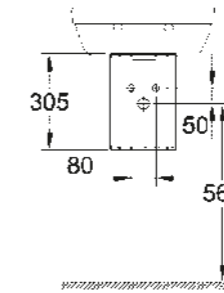

39 202 000
Pedestal for wash basins