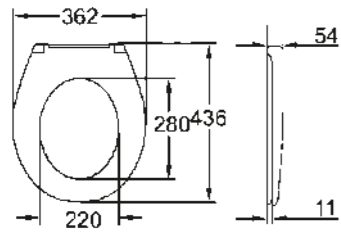

WC/CISTERN

39 427 000
Wall hung WC
rimless

39 423 000
Undercounter basin
55 cm

39 430 000
Floorstanding WC
rimless

PEDESTAL

39 426 000
Semi pedestal for wash basins

39 431 000
Floorstanding WC
rimless

39 493 000
Seat & cover soft close
quick release function
39 492 000
w/o soft close
quick release function