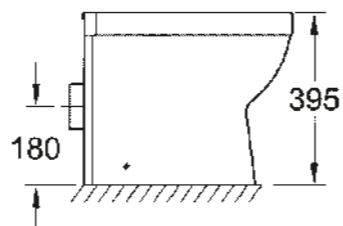

39 338 000
Floorstanding WC for closed coupled combination
Triple Vortex, universal outlet