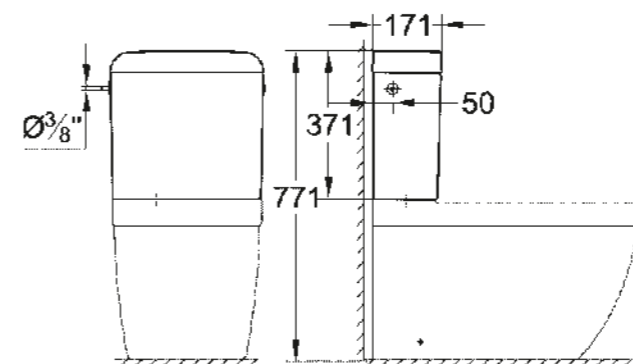

39 333 000
Cistern side and back inlet