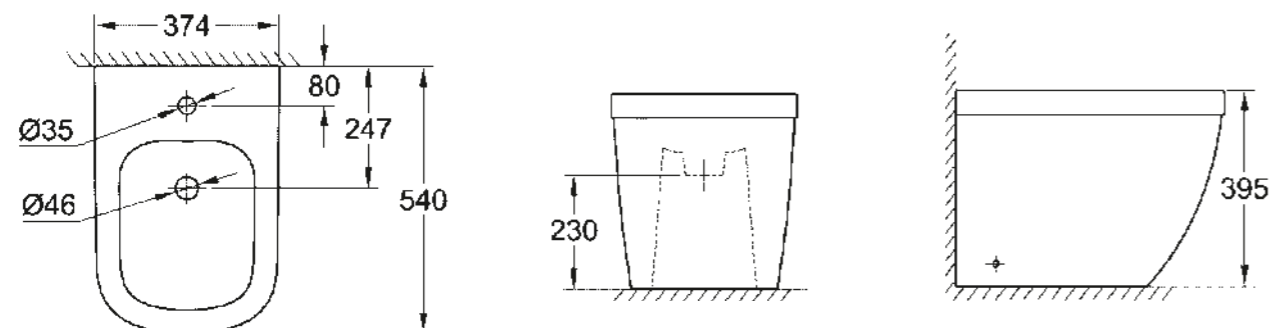

39 340 000
39 340 00H*
Floorstanding bidet

* With PureGuard