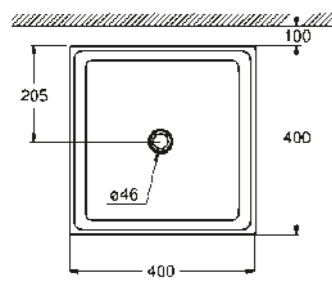

39 476 00H
Countertop basin
80 cm

39 480 00H
Undercounter basin
50 cm

39 477 00H
Countertop basin
60 cm

39 481 00H
Vessel basin
50 cm

39 482 00H
Vessel basin
40 cm

39 488 000
Seat & cover soft close
quick release function