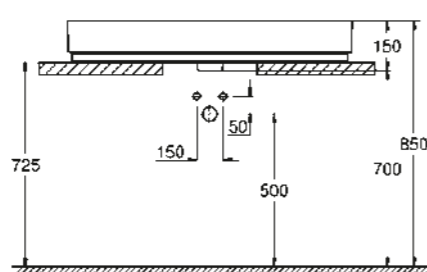

39 386 00H
Wall hung basin
100 cm

39 469 00H
Wall hung basin
80 cm

39 473 00H
Wall hung basin
60 cm

39 474 00H
Wall hung basin
50 cm

39 478 00H
Countertop basin
50 cm

39 475 00H
Countertop basin
100 cm

39 479 00H
Drop-in basin
60 cm