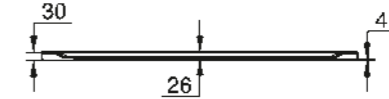

39 306 000*
Universal shower tray 80 cm x 100 cm