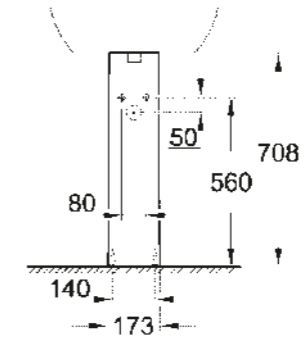

* Launch Q3/2018

TECHNICAL DRAWINGS

To help you plan your bathroom down to the last detail, here are the important dimensions of all ceramic lines and shower tray collection.

BAU CERAMIC VERSATILITY FOR A MODERN LIFE

WASHBASIN

39 420 000
Wall hung basin
65 cm

39 421 000
Wall hung basin
60 cm

39 440 000
Wall hung basin
55 cm

39 424 000
Handrinse basin
45 cm

39 425 000
Pedestal for wash basins

39 422 000
Drop in basin
55 cm