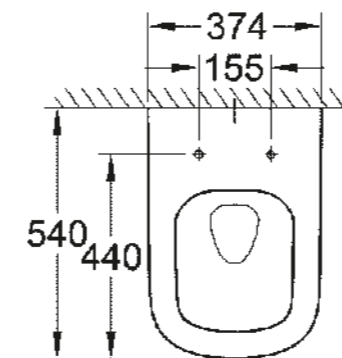

39 201 000
 Semi pedestal for wash basins

39 325 000
 Semi pedestal for handrinse basin
 45 cm

39 202 000
 Pedestal for wash basins

WC/ BIDET

39 328 000
39 328 00H*
 Wall hung WC
 Triple Vortex

* With PureGuard