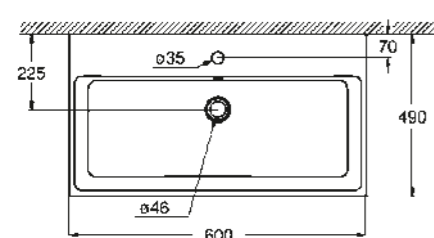

39 477 00H
Countertop basin
60 cm