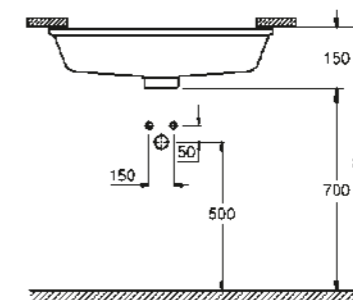

39 477 00H
Countertop basin
60 cm