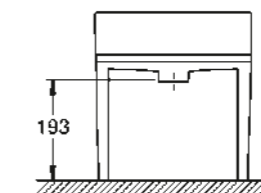

39 483 00H
Handrinse basin
45 cm

39 486 00H
Wall hung bidet

WC/BIDET

39 244 00H
Wall hung WC
Triple Vortex

39 487 00H
Floorstanding bidet

39 485 00H
Floorstanding WC back to wall
rimless

UNIVERSAL SHOWER TRAY COLLECTION