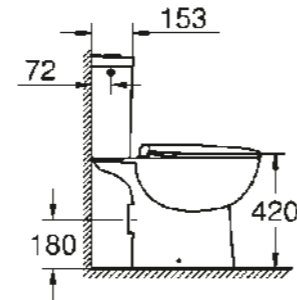

39 437 000
Cistern side inlet
39 494 000
Cistern side inlet, NF