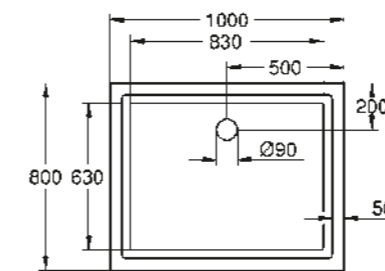

39 306 000*
Universal shower tray 80 cm x 100 cm