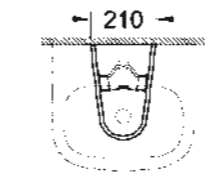

39 325 000
Semi pedestal for handrinse basin
45 cm