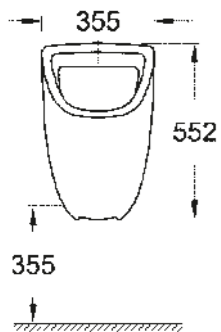

39 439 000
Urinal top inlet