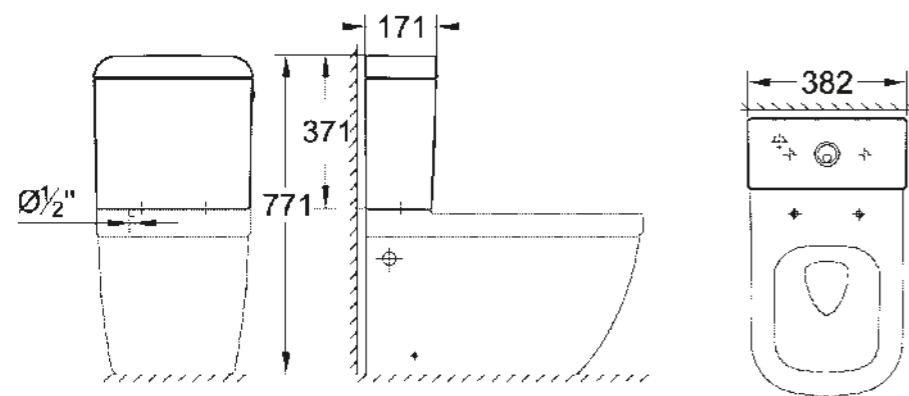

39 332 000
Cistern bottom inlet