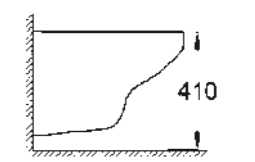

39 436 000
Cistern bottom inlet

39 429 000
Floorstanding WC for closed coupled combination
rimless, vertical outlet

BIDET/URINAL

39 433 000
Wall hung bidet

39 432 000
Floorstanding bidet

EURO CERAMIC IN TUNE WITH MY LIFESTYLE