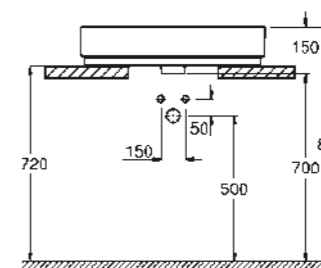

39 476 00H
Countertop basin
80 cm

39 480 00H
Undercounter basin
50 cm

39 477 00H
Countertop basin
60 cm

39 481 00H
Vessel basin
50 cm

39 482 00H
Vessel basin
40 cm

39 488 000
Seat & cover soft close
quick release function