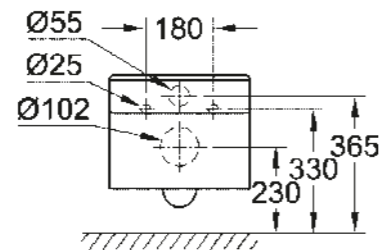

39 483 00H
Handrinse basin
45 cm

39 486 00H
Wall hung bidet

WC/BIDET

39 244 00H
Wall hung WC
Triple Vortex

39 487 00H
Floorstanding bidet

39 485 00H
Floorstanding WC back to wall
rimless

UNIVERSAL SHOWER TRAY COLLECTION