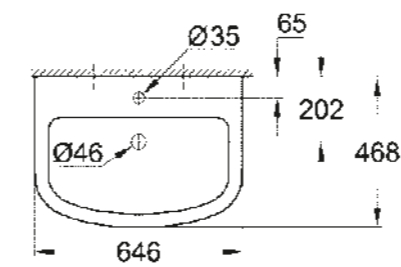

BAU CERAMIC VERSATILITY FOR A MODERN LIFE

WASHBASIN

39 420 000
Wall hung basin
65 cm