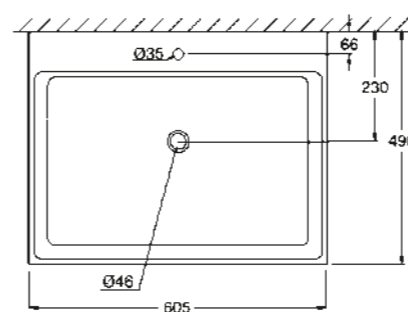

39 386 00H
Wall hung basin
100 cm

39 469 00H
Wall hung basin
80 cm

39 473 00H
Wall hung basin
60 cm

39 474 00H
Wall hung basin
50 cm

39 478 00H
Countertop basin
50 cm

39 475 00H
Countertop basin
100 cm

39 479 00H
Drop-in basin
60 cm