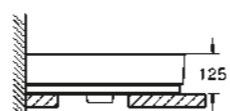

39 480 00H
Undercounter basin
50 cm