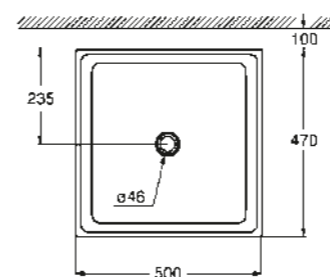

39 481 00H
Vessel basin
50 cm