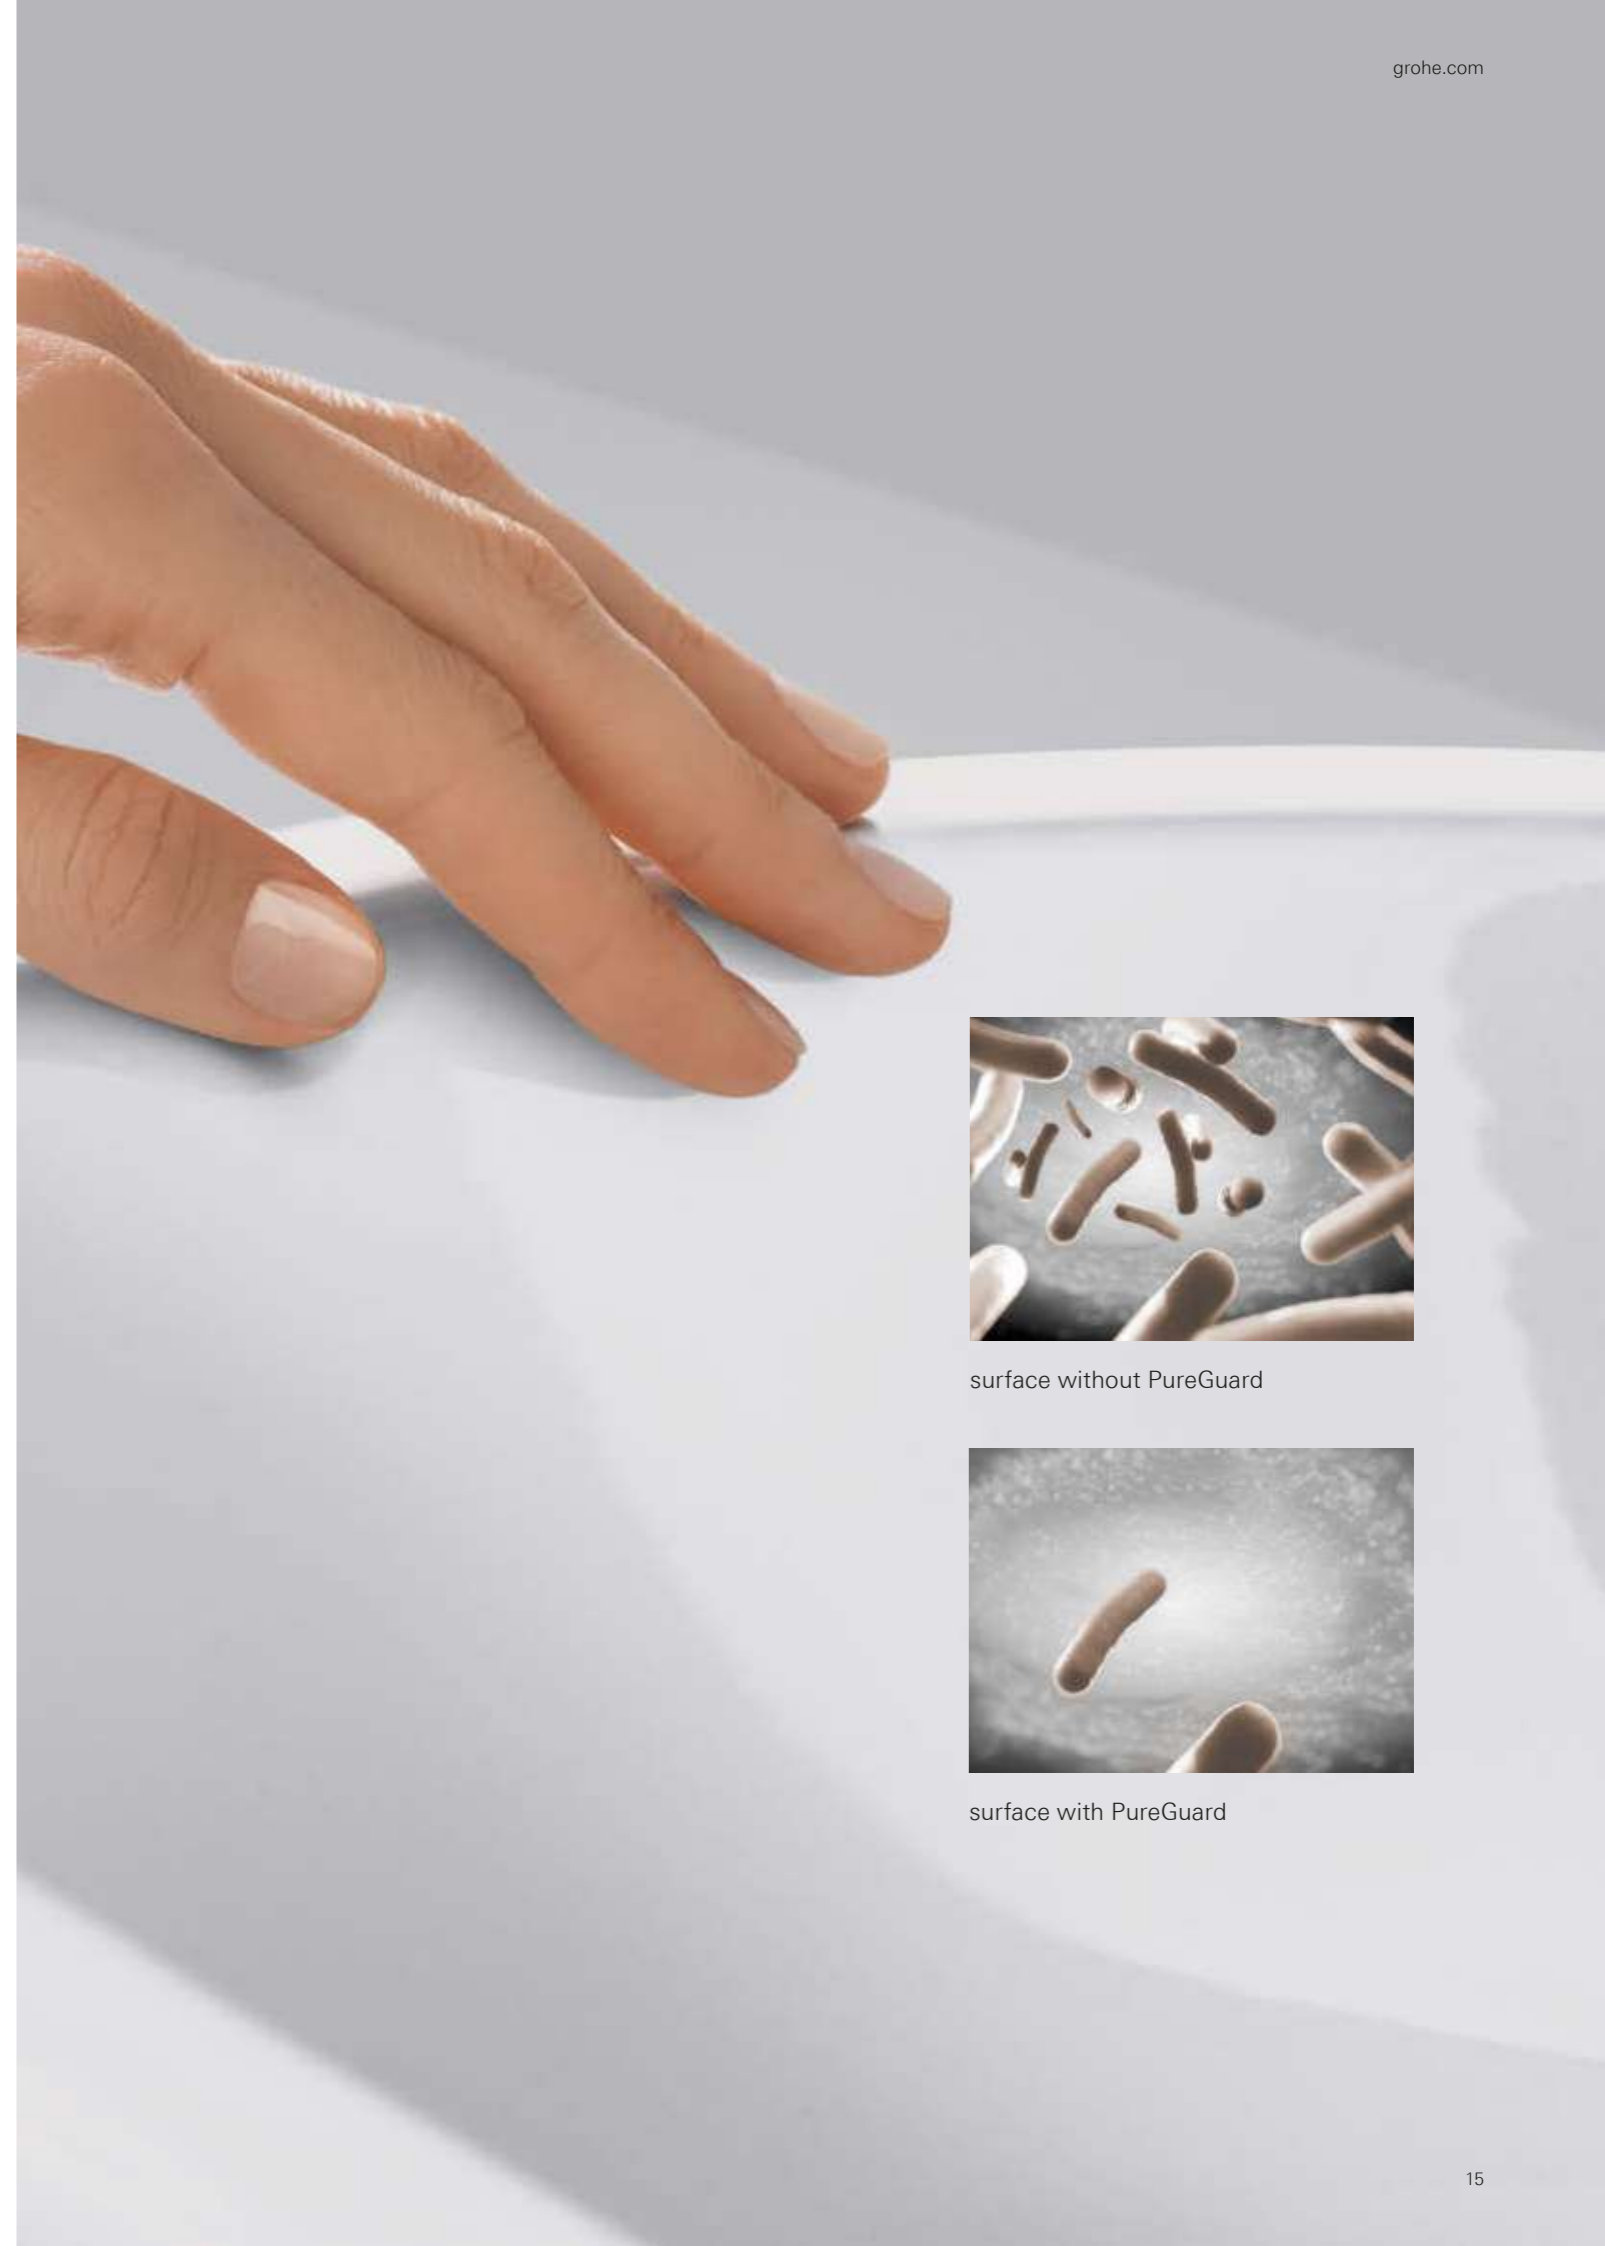

PUREGUARD STAYS SPARKLING WHITE – NO CHANCE FOR BACTERIA AND DIRT

Thanks to GROHE PureGuard, Euro Ceramic and Cube Ceramic come with an enduring sparkling finish. Long-lasting ions with an anti-bacterial effect prevent bacteria growth and keep your ceramics clean and germ-free. The smooth surface also locks out dirt resulting from limescale and grime and is effortless to clean.

- Keeps your ceramics clean and sparkling white
- Anti-bacterial ions prevent bacteria growth

PUREGUARD

surface without PureGuard