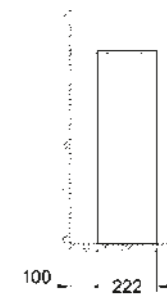

PEDESTAL

WC/ BIDET

* With PureGuard