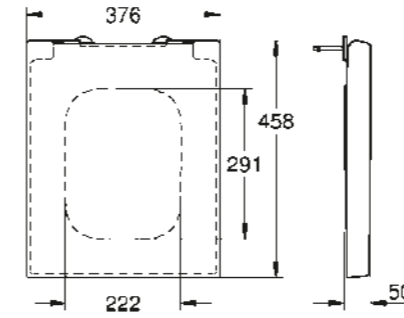

39 476 00H
Countertop basin
80 cm

39 480 00H
Undercounter basin
50 cm

39 477 00H
Countertop basin
60 cm

39 481 00H
Vessel basin
50 cm

39 482 00H
Vessel basin
40 cm

39 488 000
Seat & cover soft close
quick release function