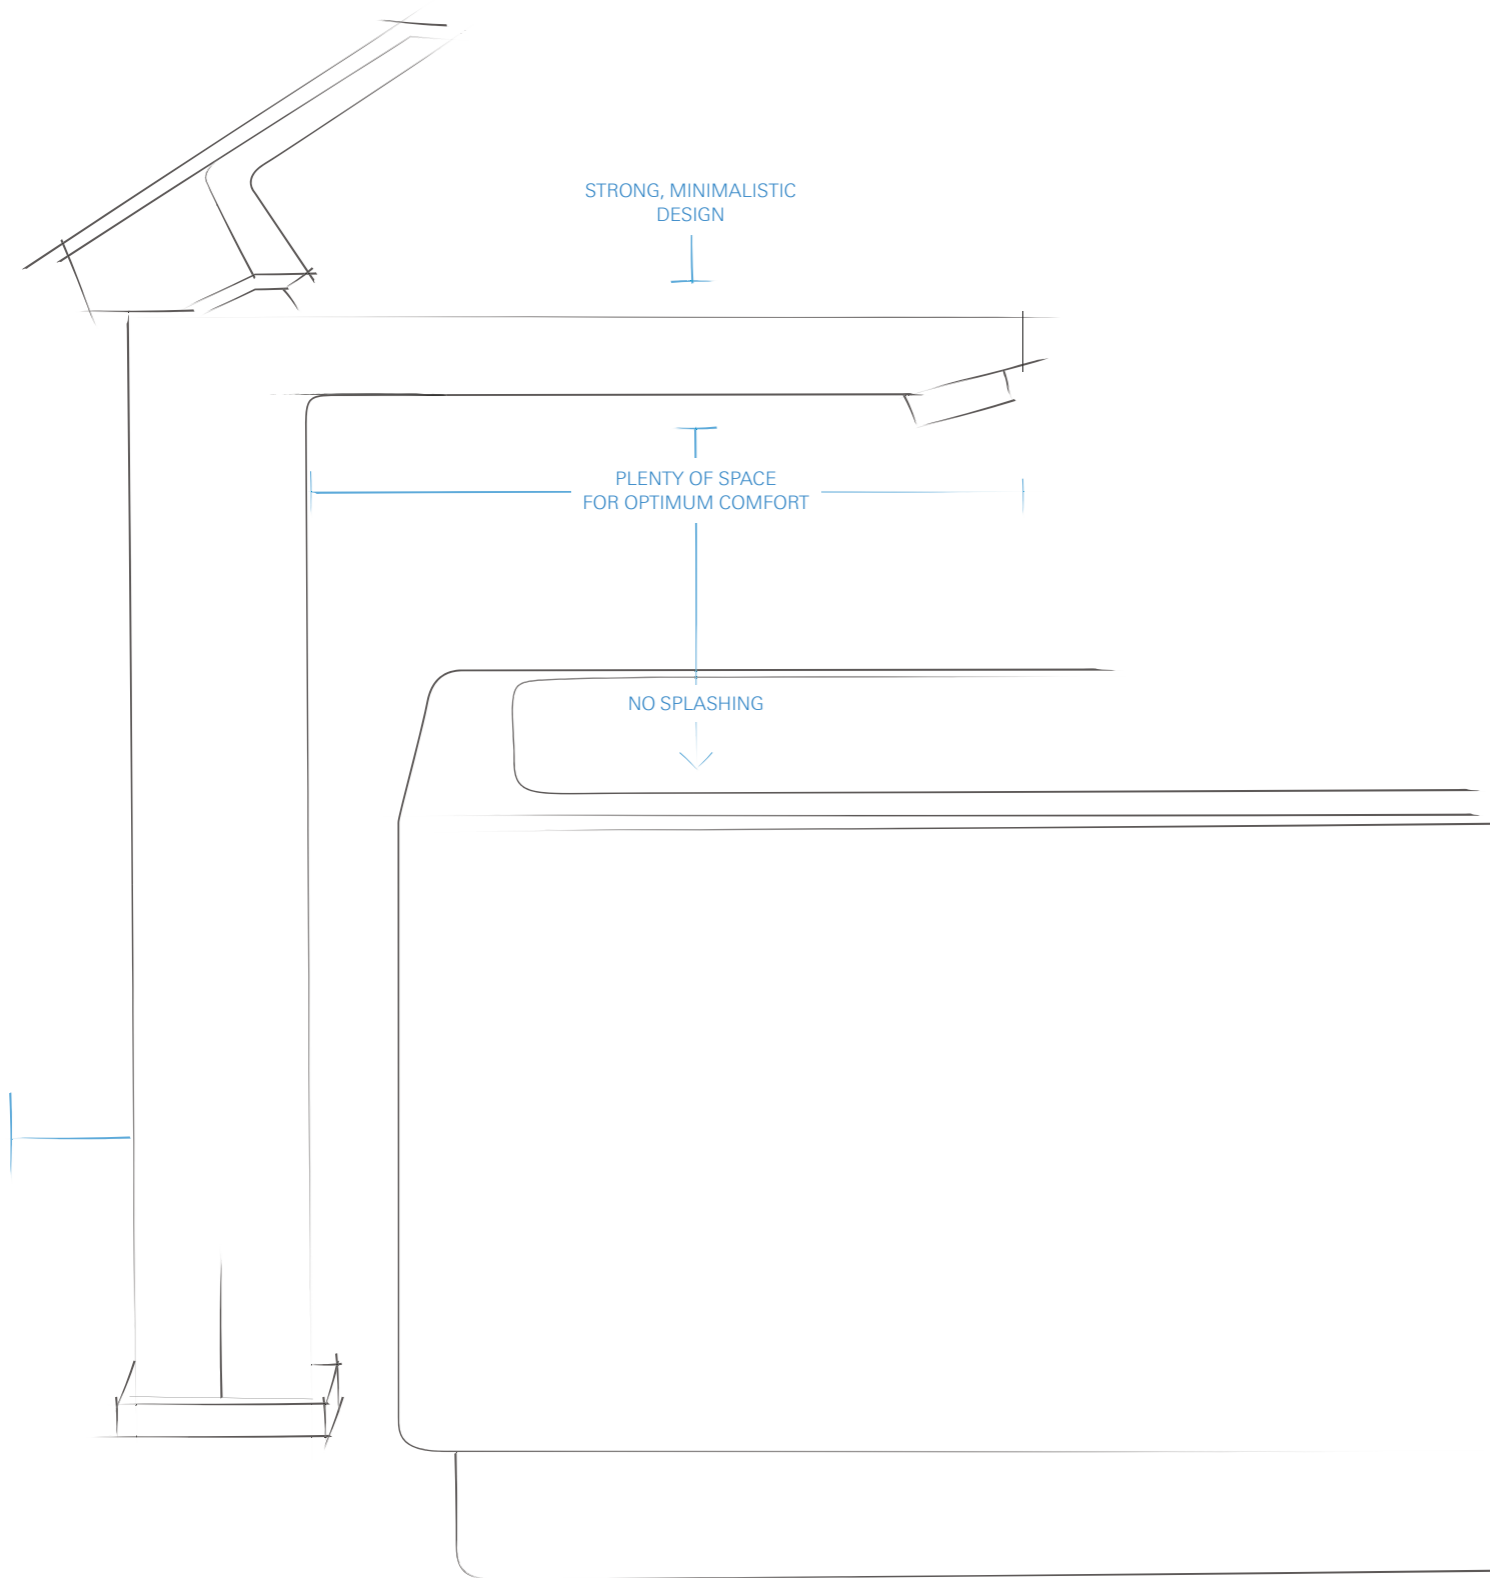

Finding a perfect match isn't easy. That's also true for the bathroom. Because our ceramics come with a selection of recommended combinations that fit our faucets, showers and sanitary systems they complement one other in both design and technology: the overwhelming variety of options is distilled into one simple choice. Save yourself the trial and error and make only one easy choice: for a perfect match.