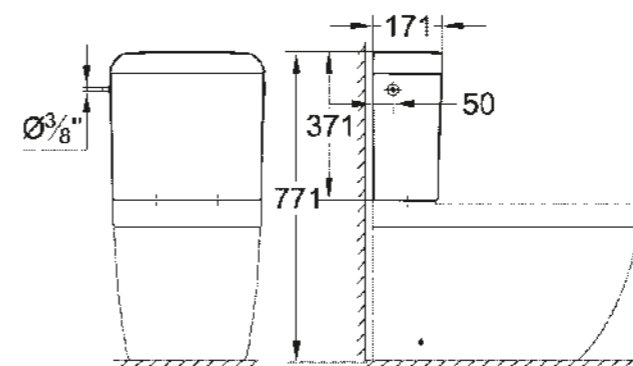

39 531 000
Cistern side and back inlet, NF