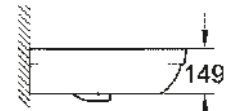

39 335 000
39 335 00H*
Wall hung basin
60 cm