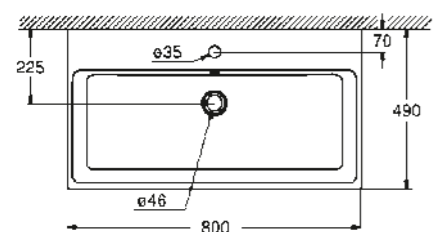

39 386 00H
Wall hung basin
100 cm

39 469 00H
Wall hung basin
80 cm

39 473 00H
Wall hung basin
60 cm

39 474 00H
Wall hung basin
50 cm

39 478 00H
Countertop basin
50 cm

39 475 00H
Countertop basin
100 cm

39 479 00H
Drop-in basin
60 cm