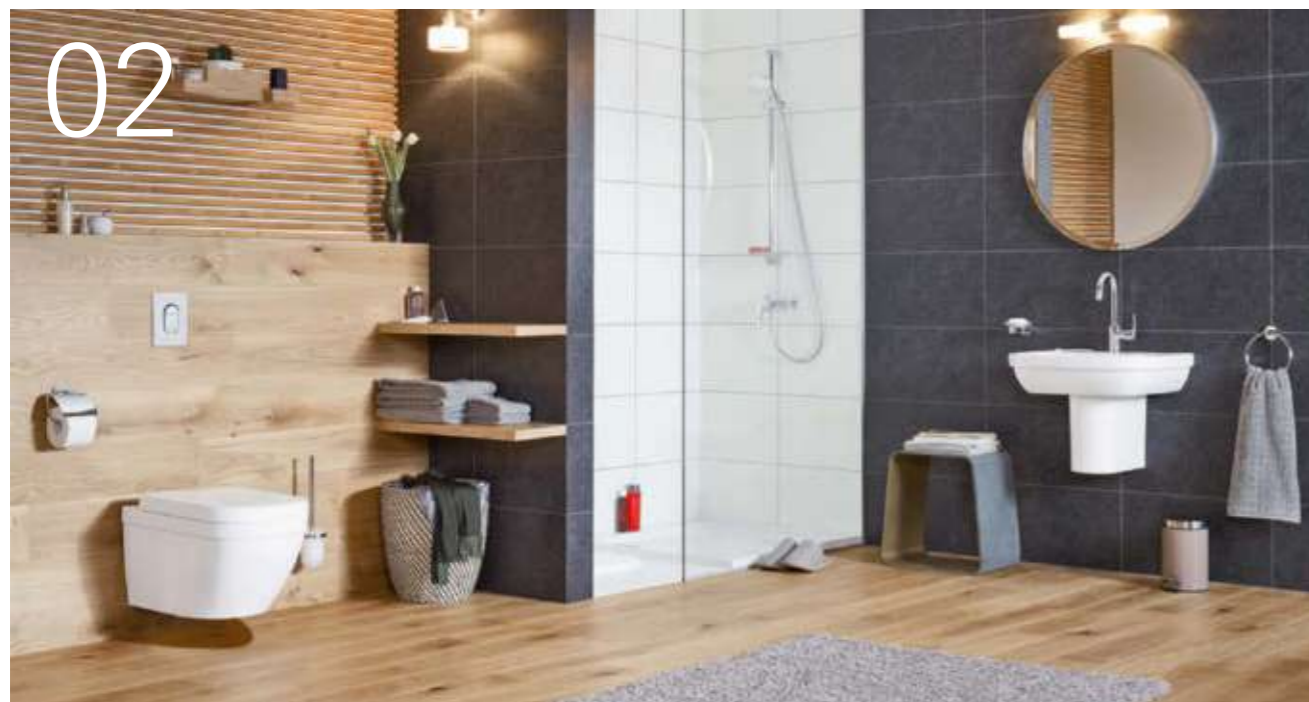

EURO CERAMIC – IN TUNE WITH MY LIFESTYLE

Create pure unison in your bathroom: with GROHE ceramics and GROHE shower trays. If you choose one of our perfect matches, you can be sure that you are composing a coherent and perfectly designed style.

Whatever your lifestyle, whatever your taste, you'll find the perfect combination of products within GROHE's three new ceramic ranges and the universal shower tray line. Each has its own distinctive qualities and creates a visually unified bathroom.