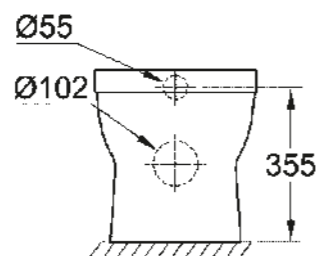

39 338 000
Floorstanding WC for closed coupled combination
Triple Vortex, universal outlet