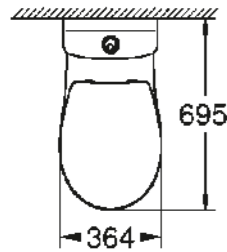

39 346 000
WC closed coupled combination:
WC, rimless, vertical outlet (39 429 000)
Cistern side inlet (39 437 000)
Seat & cover soft close (39 493 000)
39 496 000
Cistern side inlet, NF (39 494 000)