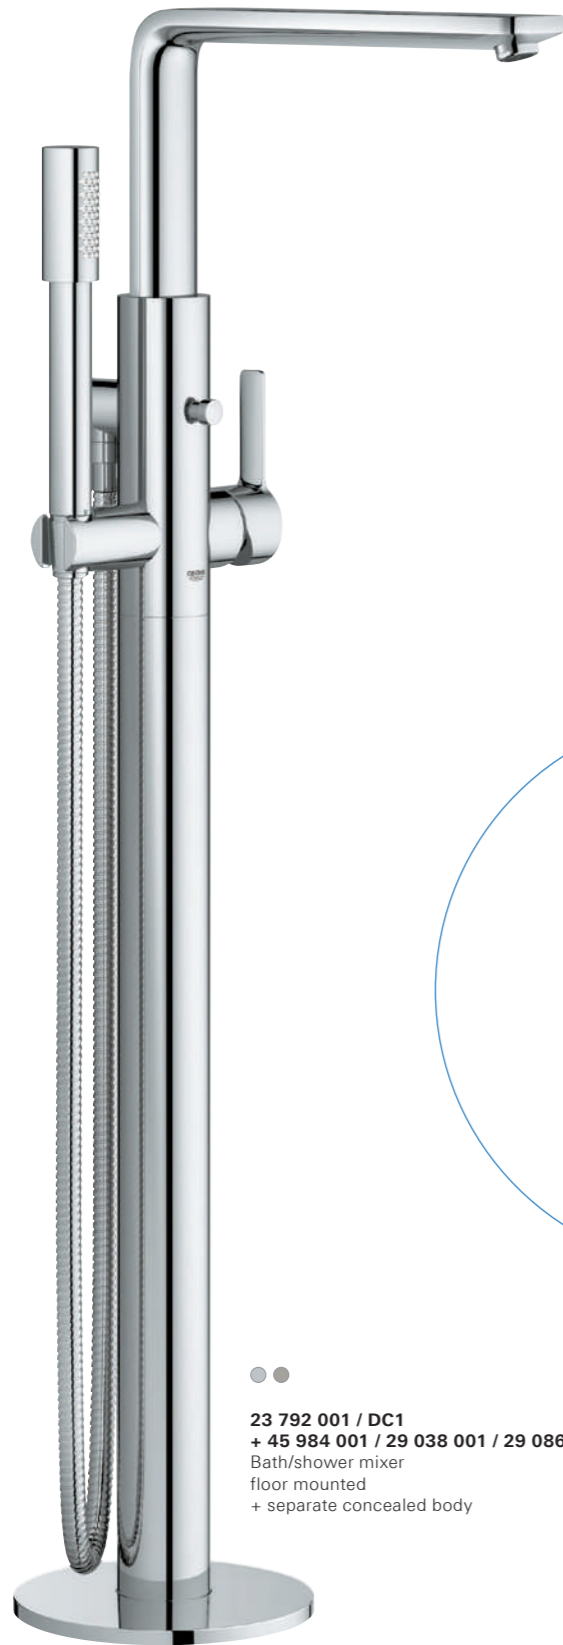

The thin rectangular geometries of the spout and lever extend parallel from the pure cylindrical body. The spout has been moved up to achieve an elegant and lightweight appearance to create a product that perfectly fits in the modern architectural context. With thin proportions and pure composition of both round and square forms, Lineare offers ultimate flexibility when it comes to bathroom design choices.

Extra slim body with only 40mm diameter.

90°

The L-Size model comes with a 90° swivable spout

Installation without escutcheon,
e.g. on solid surface, under
counter basins or vessels

Installation with escutcheon,
e.g. on a ceramic basin

Two sizes available with GROHE AquaGuide for a perfect match and a splash free hand wash experience.

Left and right handed installation possible for a harmonic ensemble and superior ergonomics.

32 114 DC1
S-Size
Basin mixer

● ●
23 792 001 / DC1
+ 45 984 001 / 29 038 001 / 29 086 000
 Bath/shower mixer
 floor mounted
 + separate concealed body

CHOOSE YOUR COLOUR

● **001**
Chrome ● **DC1**
SuperSteel

● ●
32 109 001 / DC1
 XS-Size
 Basin mixer
 with pop-up waste set
23 791 001 / DC1
 smooth body with push-open
 waste set