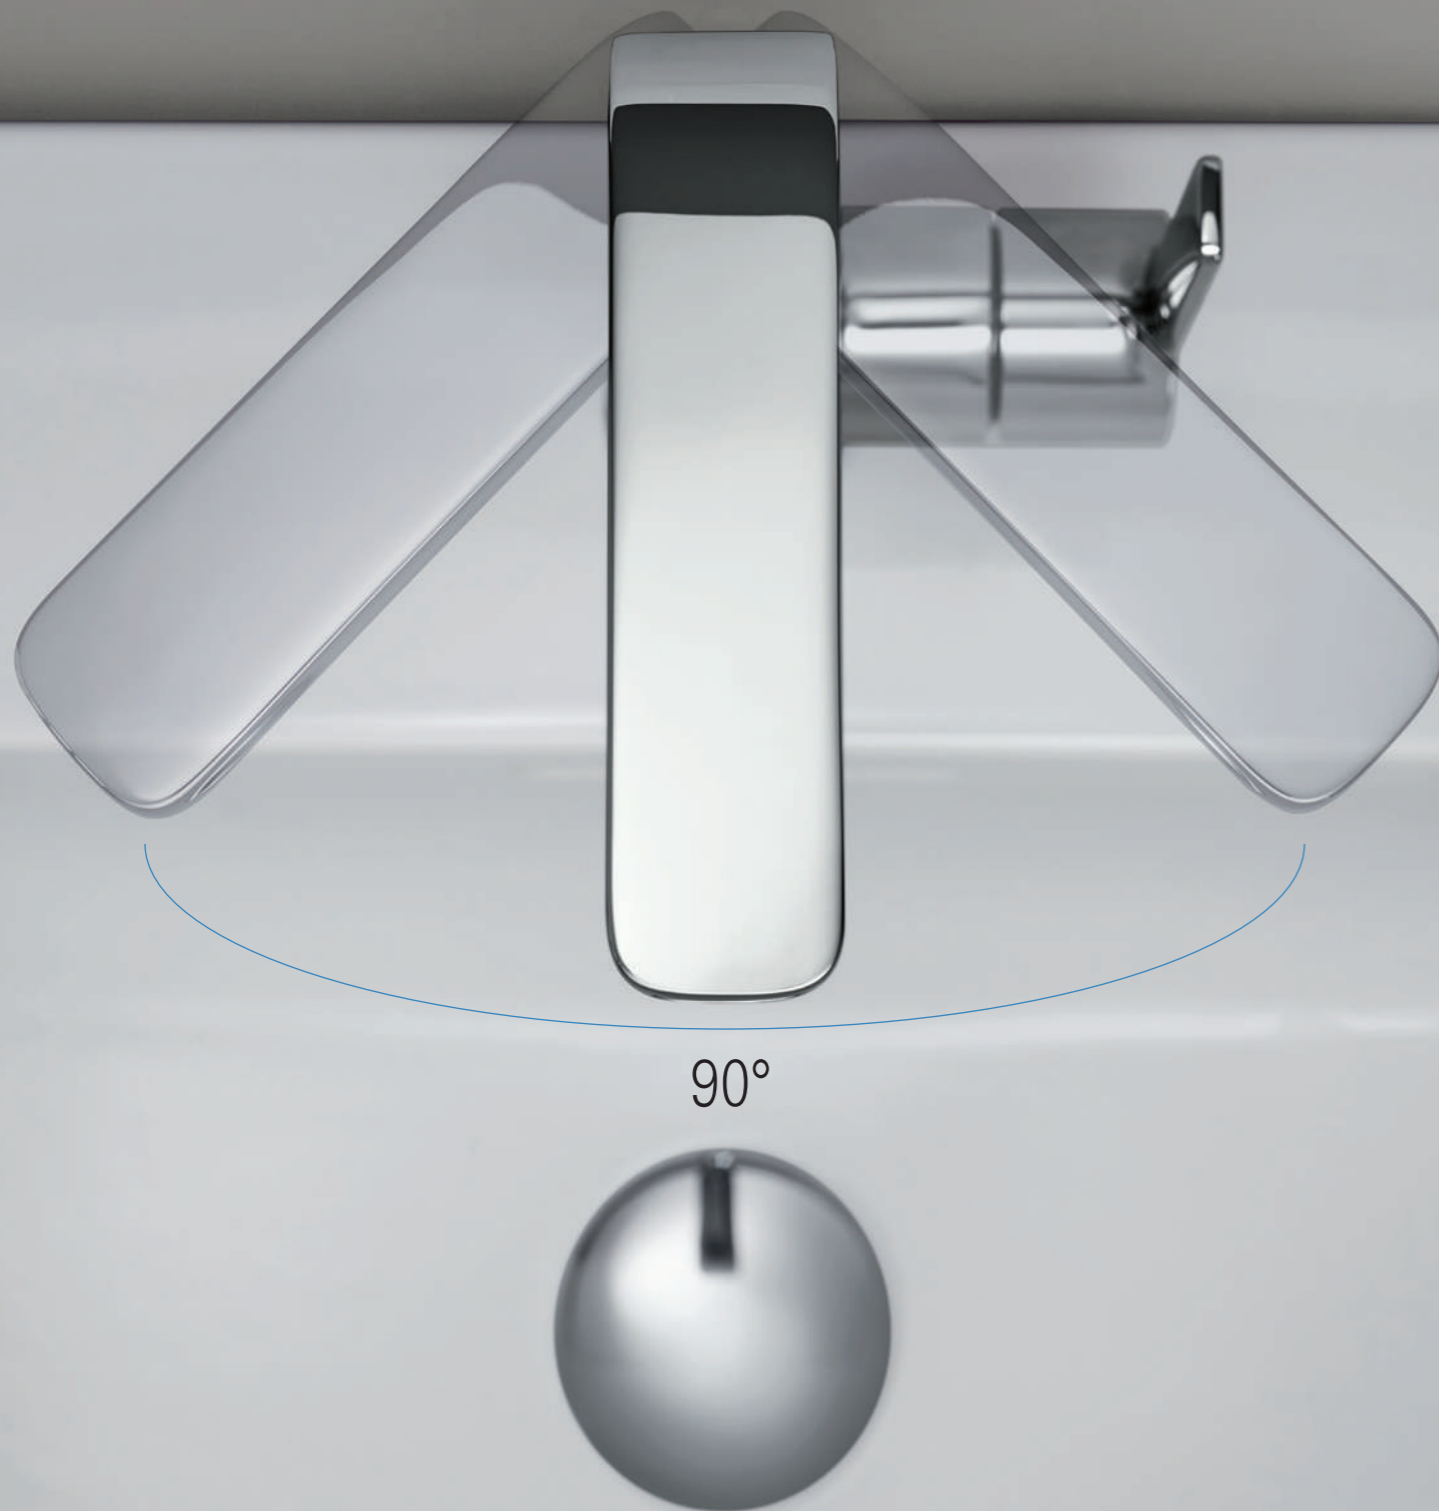

The cosmopolitan aesthetic of Lineare is minimal yet highly inviting. In keeping with the concept of minimalism, Lineare has been reduced to only the necessary elements to achieve the thinnest possible appearance. The line is based on a composition of two simple geometric structures - cylindrical bodies and thin rectangular forms of the handle and spout create beautiful harmonious compositions.

The thin rectangular geometries of the spout and lever extend parallel from the pure cylindrical body. The spout has been moved up to achieve an elegant and lightweight appearance to create a product that perfectly fits in the modern architectural context. With thin proportions and pure composition of both round and square forms, Lineare offers ultimate flexibility when it comes to bathroom design choices.

90° swivel angle for a better accessibility,
cleanability and more comfort.

Increased comfort thanks to side operation and smoothest
handling for effortless precision and ultimate comfort for a
lifetime thanks to GROHE Silkmove.

Extra slim body with only 40mm diameter.

90°

The L-Size model comes with a 90° swivable spout

Installation without escutcheon,
e.g. on solid surface, under
counter basins or vessels

Installation with escutcheon,
e.g. on a ceramic basin