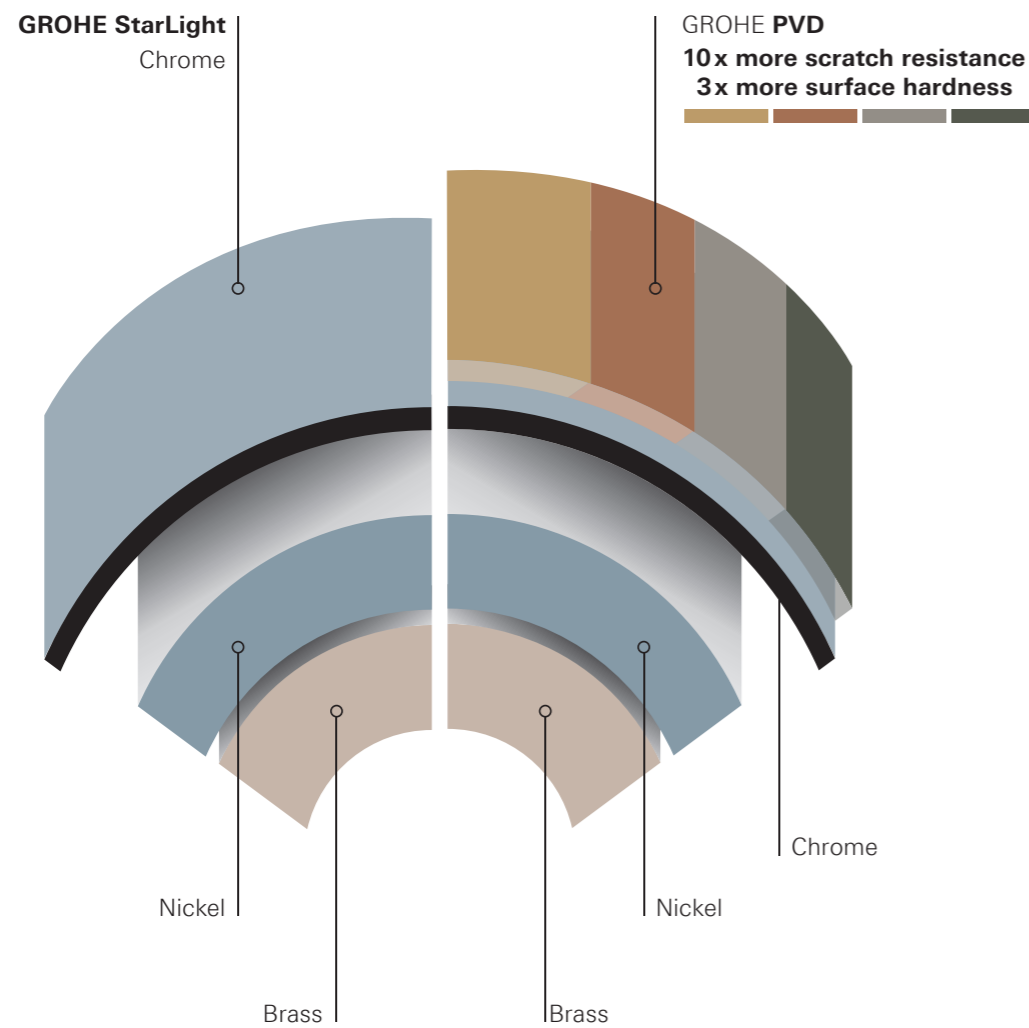

GROHE PVD

UNRIVALED HARD AND SCRATCH RESISTANT

MADE-TO-LAST SURFACES RANGING FROM PRECIOUS MATT TO SHINY LIKE A DIAMOND.

GROHE faucets are made to look as beautiful decades on as they did the day you first fell in love with them. The special recipe to success lies in our long-lasting surface quality. GROHE uses state-of-the-art technology to deliver exceptional quality finishes. The physical vapour deposition (PVD) process ensures that the surface composition is three-times harder, delivering glistening gold or sophisticated stainless-steel finishes. As well as being harder, the surface is also ten times more scratch resistant, so it can be cherished for a lifetime.