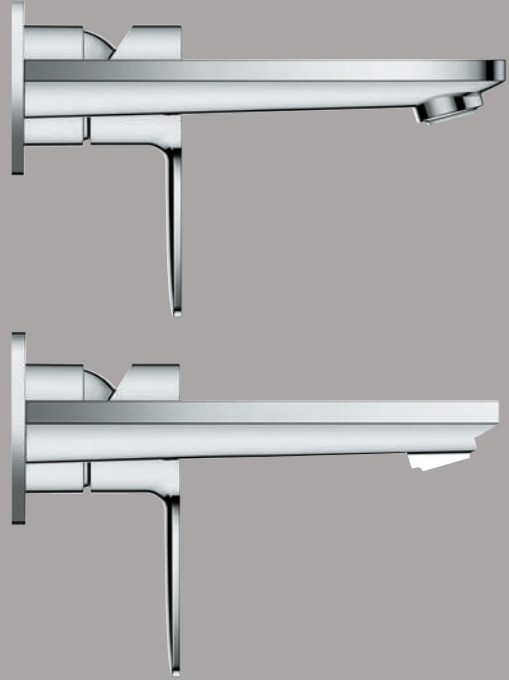

The thin rectangular geometries of the spout and lever extend parallel from the pure cylindrical body. The spout has been moved up to achieve an elegant and lightweight appearance to create a product that perfectly fits in the modern architectural context. With thin proportions and pure composition of both round and square forms, Lineare offers ultimate flexibility when it comes to bathroom design choices.

90° swivel angle for a better accessibility,
cleanability and more comfort.

Increased comfort thanks to side operation and smoothest
handling for effortless precision and ultimate comfort for a
lifetime thanks to GROHE Silkmove.

Extra slim body with only 40mm diameter.

90°

The L-Size model comes with a 90° swivable spout

Installation without escutcheon,
e.g. on solid surface, under
counter basins or vessels

Installation with escutcheon,
e.g. on a ceramic basin

Two sizes available with GROHE AquaGuide for a perfect match and a splash free hand wash experience.

Left and right handed installation possible for a harmonic ensemble and superior ergonomics.

32 114 DC1
S-Size
Basin mixer