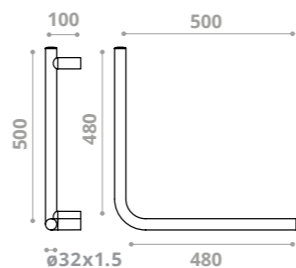

MANIGLIA 50X50
safety handle

cm			
50x50	MIA-5050/..	€	112.00