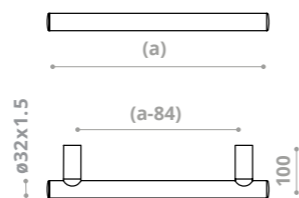

cm			
32x40 (PEHD)	GIO-X819P/31	€	398.00

SEDILE RIBALTABILE PER DOCCIA CON RINFORZO A TERRA
anatomic folding seat for shower with reinforcement

cm			
32x40 (PEHD)	GIO-X816P/31	€	458.00

SPECCHIO RECLINABILE
tilting mirror with structure

cm			
ø70 [ø60]	GIO-D0076/..	€	300.00
con luce	GIO-D0075/..	€	450.00

MANIGLIA
safety handle

cm			
(a)			
30	MIA-XM30/94	€	71.00
40	MIA-XM40/94	€	75.00
50	MIA-XM50/94	€	81.00
60	MIA-XM60/94	€	91.00
80	MIA-XM80/94	€	108.00