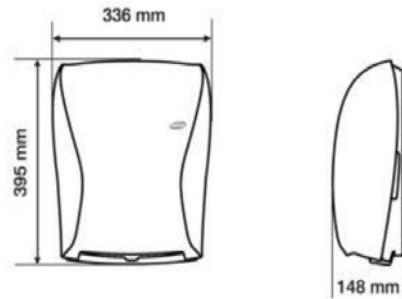

touchFOAM XIBU the efficient foam soap dispenser

Διαστάσεις Υ.Π.Β.

άσπρο Art.No. 4110201450

300 X 133 X 119mm

steel Art.No. 4110201453

Steel Χρώμα ή άλλο χρώμα που διατίθεται η συλλογή

βαρετού τύπου κατασκευή - σχεδιασμένη για σκληρή χρήση. Είναι κατασκευασμένη από πλαστικό υλικό abs και αντέχει σε χτυπήματα & γδαρσίματα. Επιφάνεια της συσκευής είναι εύκολο να καθαριστεί. εύκολο άνοιγμα. Χρειάζεσαι μόνο το ένα χέρι για να ανοίξεις την συσκευή. Το καπάκι της συσκευής ανοίγει αυτόματα και ομαλά προς τα πάνω. Οπτικός έλεγχος ποσότητας: μπορείς να δεις στην οθόνη το επίπεδο του σαπουνιού, έτσι ώστε όταν είναι κενή να μπορείς να το δεις χωρίς να ανοίξεις την συσκευή. Ευέλικτη τοποθέτηση & προστασία από κλοπή. κλειδώνει και από τις 2 μεριές. το αναλώσιμο προστατεύεται από την κλοπή. Εύκολη χρήση. το κουμπί μπορεί να πατηθεί εύκολα και ο αφρός πάει κατευθείαν στα χέρια. ποτέ άδειο. με την πατενταρισμένη συσκευασία σε σακούλα και ένα ντεπόζιτο για σαπούνι, η συσκευή σάς δεν παραμένει ποτέ άδεια. υγιεινή στο πλύσιμο των χεριών. Η αεροστεγής κατασκευή της συσκευής εκπληρώνει τα ανώτερα πρότυπα υγιεινής. Οικονομική κατανάλωση με την καλύτερη δυνατή απόδοση μπορεί να ρυθμιστεί η ποσότητα του σαπουνιού για κάθε χρήση (μεταξύ 0,3&0,9 ml).