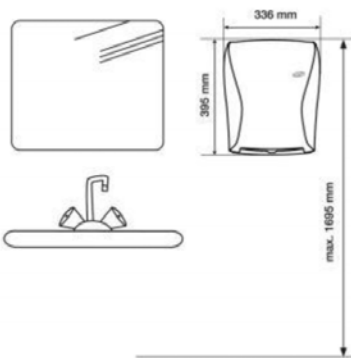

### XIBU touchMULTIFOLD

Διαστάσεις Υ.Π.Β.

άσπρο Art.-No. 4110201550

397 x 302 x 138 mm

Housing made of antistatic, impact resistant ABS plastic, white polished. With lateral refill indicator. The XIBU touch multiFOLD dispenser is lockable. Dispenser for all established for all common folding paper towel sizes and qualities.

### touchFOAM XIBU the efficient foam soap dispenser

Διαστάσεις Υ.Π.Β.

άσπρο Art.No. 4110201450

300 X 133 X 119mm

steel Art.No. 4110201453