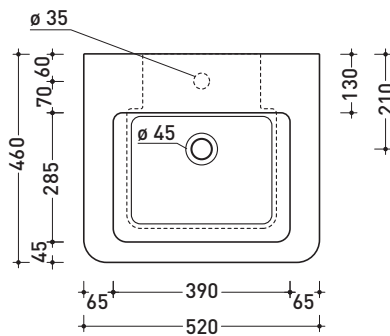

Package dim. **73 x 58 x 94 cm** | Weight **26 kg** | Pz. Pallet n° -

sizes in mm

**BRASS:** glossy finish

chromo

matt finish

white

black

<http://www.ceramicaflaminia.it/en/products/327-volo>

## VL52L Volo 52

Countertop - wall hung basin 52 cm

•WITH OVERFLOW •ARRANGED FOR SINGLE-HOLE

Complements: **Volo metal structure (VL52M)**  
**Furniture BOX - depth. 50**  
**Line taps basin: ONE - NOKÉ - SI - FOLD - X1**  
**Line accessories: TWO - HOOP - NOKÉ - FOLD**

Package dim. **53,5 x 20 x 48 cm** | Weight **15 kg** | Pz. Pallet n° **18**

UNI EN 14688 - CL20 Dop-No14688

vista zenitale / zenital view

vista frontale / frontal view

foro consigliato sul piano  
suggested hole on the top