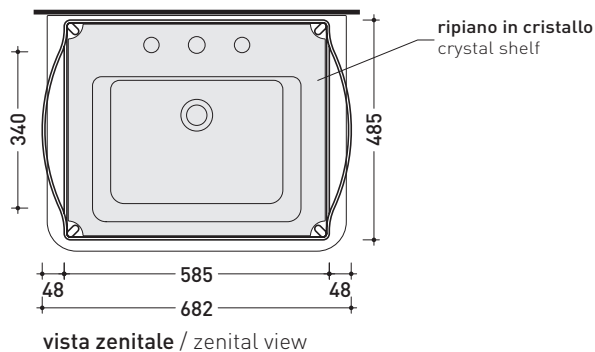

Package dim. **73 x 58 x 94 cm** | Weight **26 kg** | Pz. Pallet n° -

sizes in mm

**BRASS:** glossy finish

chromo

matt finish

white

black

<http://www.ceramicaflaminia.it/en/products/327-volo>