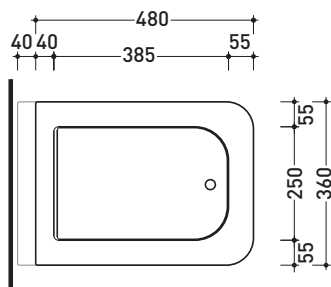

Package dim. **53 x 60 x 94 cm** | Weight **19 kg** | Pz. Pallet n° -

vista frontale / frontal view

vista laterale / lateral view

vista zenitale / zenital view

sizes in mm

**BRASS:** glossy finish

chromo

matt finish

Package dim. 53 x 37 x 25 cm | Weight 18 kg | Pz. Pallet n° 15

UNI EN 14528 - CL20 Dop-No14528

vista zenitale / zenital view

vista laterale / lateral view

sezione longitudinale / section

art. 9004  
 kit di fissaggio  
 Fischer (in dotazione)  
 Fischer fixing kit  
 (included in the box)

vista retro / back view

sizes in mm

Please consider a 2% tolerance on indicated measurements

CERAMIC: glossy finish

white

FOR THE COLOR MARKED  
 ASK FOR AVAILABILITY

design **ALESSIO PINTO**

2008

## VLCW01

Polyester seat & cover

Complements: **Volo wall hung wc (VL118)**

Package dim. **51 x 40 x 6 cm** | Weight **4 kg** | Pz. Pallet n° -

vista zenitale / zenital view

vista laterale / lateral view

vista frontale / frontal view