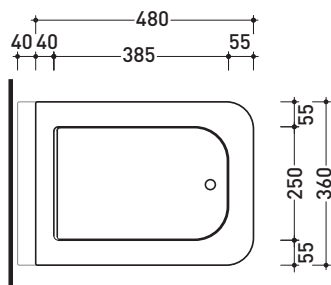

sizes in mm

**WOOD/POLYESTER:** glossy finish

white

**FOR THE COLOR MARKED  
ASK FOR AVAILABILITY**

design **ALESSIO PINTO**

2008

## VLCW02

Thermosetting wrapping seat & cover

Complements: **Volo wall hung wc** (VL118)

Package dim. **51 x 40 x 6 cm** | Weight **3 kg** | Pz. Pallet n° -

vista zenitale / zenital view

vista laterale / lateral view

vista frontale / frontal view

sizes in mm

**THERMOSETTING:** glossy finish

white

FOR THE COLOR MARKED  
ASK FOR AVAILABILITY

design **ALESSIO PINTO**

2008

## VLCW03

Soft-closing thermosetting wrapping seat & cover

Complements: **Volo wall hung wc** (VL118)

Package dim. **51 x 40 x 6 cm** | Weight **3 kg** | Pz. Pallet n° -

vista zenitale / zenital view

vista laterale / lateral view