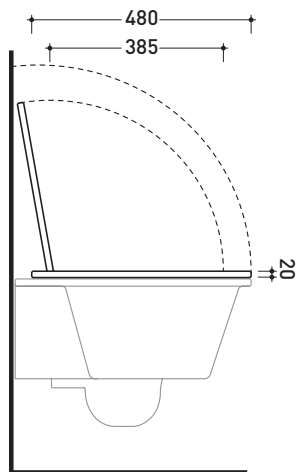

vista retro / back view

sizes in mm

Please consider a 2% tolerance on indicated measurements

CERAMIC: glossy finish

white

FOR THE COLOR MARKED  
 ASK FOR AVAILABILITY

design **ALESSIO PINTO**

2008

## VLCW01

Polyester seat & cover

Complements: **Volo wall hung wc (VL118)**

Package dim. **51 x 40 x 6 cm** | Weight **4 kg** | Pz. Pallet n° -

vista zenitale / zenital view

vista laterale / lateral view

vista frontale / frontal view

sizes in mm

**WOOD/POLYESTER:** glossy finish

white

**FOR THE COLOR MARKED  
ASK FOR AVAILABILITY**

design **ALESSIO PINTO**

2008