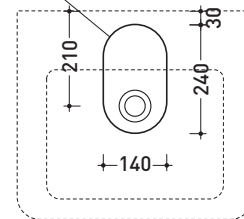

Package dim. **73 x 58 x 94 cm** | Weight **26 kg** | Pz. Pallet n° -

sizes in mm

**BRASS:** glossy finish

chromo

matt finish

white

black

<http://www.ceramicaflaminia.it/en/products/327-volo>

Package dim. **53,5 x 20 x 48 cm** | Weight **15 kg** | Pz. Pallet n° **18**

UNI EN 14688 - CL20 Dop-No14688

vista zenitale / zenital view

vista frontale / frontal view

foro consigliato sul piano  
suggested hole on the top

vista zenitale / zenital view

sezione longitudinale / section

sizes in mm

Please consider a 2% tolerance on indicated measurements

CERAMIC: glossy finish

matt finish

FOR THE COLORS MARKED  
ASK FOR AVAILABILITY