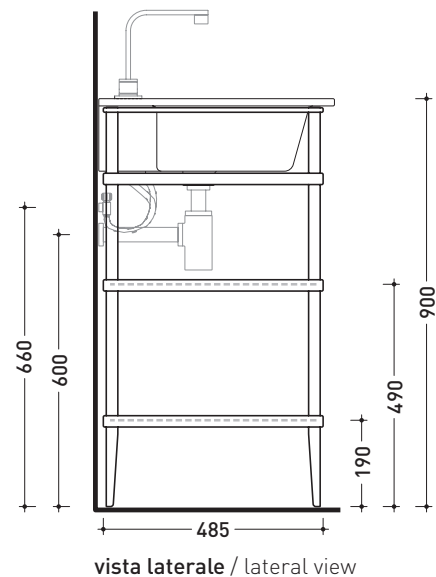

Package dim. **73 x 58 x 94 cm** | Weight **26 kg** | Pz. Pallet n° -

sizes in mm

**BRASS:** glossy finish

chromo

matt finish

white

black

<http://www.ceramicaflaminia.it/en/products/327-volo>