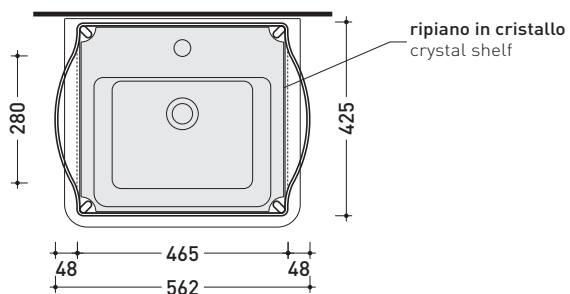

Package dim. **53 x 60 x 94 cm** | Weight **19 kg** | Pz. Pallet n° -

vista frontale / frontal view

vista laterale / lateral view

vista zenitale / zenital view

sizes in mm

**BRASS:** glossy finish

chromo

matt finish