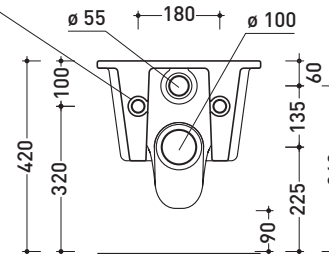

Package dim. **53 x 60 x 94 cm** | Weight **19 kg** | Pz. Pallet n° -

vista frontale / frontal view

vista laterale / lateral view

vista zenitale / zenital view

sizes in mm

**BRASS:** glossy finish

chromo

matt finish

Technical accessories: Universal fixing bracket for wall hung wc/bidet (41/P)

Package dim. 53 x 37 x 34,5 cm | Weight 20 kg | Pz. Pallet n° 15

WHILE STOCKS LAST

UNI EN 997

Dop-No997

vista zenitale / zenital view

vista laterale / lateral view

sezione longitudinale / section

art. 9004  
 kit di fissaggio  
 Fischer (in dotazione)  
 Fischer fixing kit  
 (included in the box)

vista retro / back view

sizes in mm

Please consider a 2% tolerance on indicated measurements