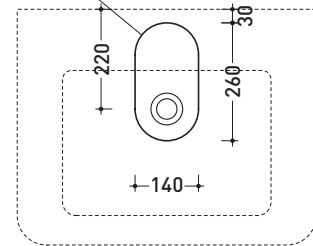

## VL66L Volo 66

Countertop - wall hung basin 66 cm

•WITH OVERFLOW •ARRANGED FOR THREE HOLES TAP

Complements: **Volo metal structure** (VL66M)  
**Forty6 shelf** (F6VL66)  
**Solid shelf** (SLVL66)  
**Compono System benches** (CSM90 - CSP135L)  
**Furniture BOX - depth. 50**  
**Line taps basin:** ONE - NOKÉ - SI - FOLD - X1  
**Line accessories:** TWO - HOOP - NOKÉ - FOLD

Package dim. 66 x 20 x 53,5 cm | Weight 21 kg | Pz. Pallet n° 12

UNI EN 14688 - CL20 Dop-No14688

foro consigliato sul piano  
suggested hole on the top

sizes in mm

Please consider a 2% tolerance on indicated measurements

Package dim. **53,5 x 20 x 48 cm** | Weight **15 kg** | Pz. Pallet n° **18**

UNI EN 14688 - CL20 Dop-No14688

vista zenitale / zenital view

vista frontale / frontal view

foro consigliato sul piano  
suggested hole on the top