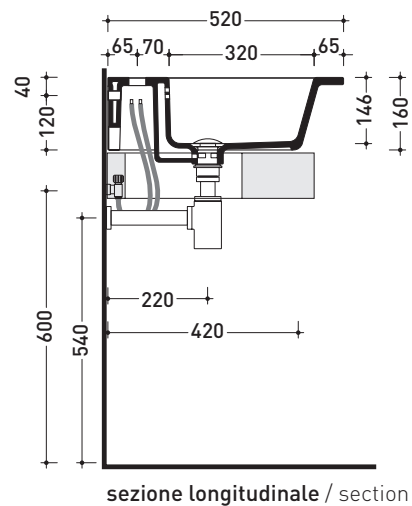

## VL66L Volo 66

Countertop - wall hung basin 66 cm

•WITH OVERFLOW •ARRANGED FOR THREE HOLES TAP

Complements: **Volo metal structure** (VL66M)  
**Forty6 shelf** (F6VL66)  
**Solid shelf** (SLVL66)  
**Compono System benches** (CSM90 - CSP135L)  
**Furniture BOX - depth. 50**  
**Line taps basin:** ONE - NOKÉ - SI - FOLD - X1  
**Line accessories:** TWO - HOOP - NOKÉ - FOLD

Package dim. 66 x 20 x 53,5 cm | Weight 21 kg | Pz. Pallet n° 12

UNI EN 14688 - CL20 Dop-No14688

foro consigliato sul piano  
suggested hole on the top

sizes in mm

Please consider a 2% tolerance on indicated measurements