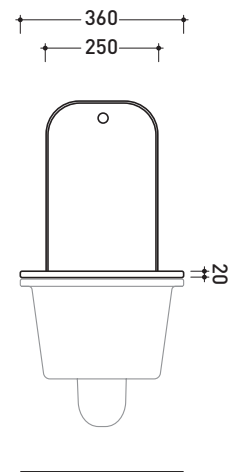

Package dim. 53 x 37 x 25 cm | Weight 18 kg | Pz. Pallet n° 15

UNI EN 14528 - CL20 Dop-No14528

vista zenitale / zenital view

vista laterale / lateral view

sezione longitudinale / section

art. 9004  
 kit di fissaggio  
 Fischer (in dotazione)  
 Fischer fixing kit  
 (included in the box)

vista retro / back view

sizes in mm

Please consider a 2% tolerance on indicated measurements

CERAMIC: glossy finish

white

FOR THE COLOR MARKED  
 ASK FOR AVAILABILITY

design **ALESSIO PINTO**

2008

## VLCW01

Polyester seat & cover

Complements: **Volo wall hung wc (VL118)**

Package dim. **51 x 40 x 6 cm** | Weight **4 kg** | Pz. Pallet n° -

vista zenitale / zenital view

vista laterale / lateral view

vista frontale / frontal view

sizes in mm

**WOOD/POLYESTER:** glossy finish

white

**FOR THE COLOR MARKED  
ASK FOR AVAILABILITY**

design **ALESSIO PINTO**

2008