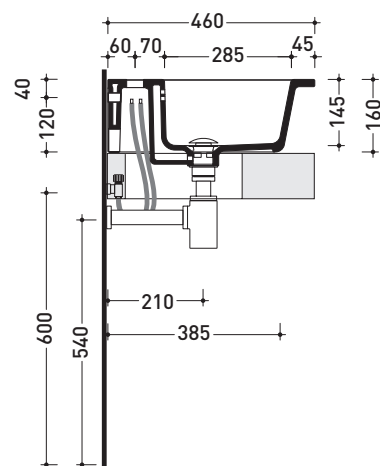

Package dim. **53,5 x 20 x 48 cm** | Weight **15 kg** | Pz. Pallet n° **18**

UNI EN 14688 - CL20 Dop-No14688

vista zenitale / zenital view

vista frontale / frontal view

foro consigliato sul piano  
suggested hole on the top

vista zenitale / zenital view

sezione longitudinale / section

sizes in mm

Please consider a 2% tolerance on indicated measurements

CERAMIC: glossy finish

matt finish

FOR THE COLORS MARKED  
ASK FOR AVAILABILITY