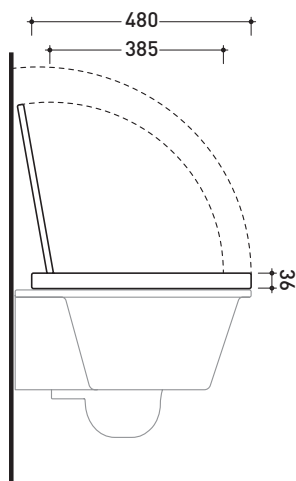

## VLCW01

Polyester seat & cover

Complements: **Volo wall hung wc (VL118)**

Package dim. **51 x 40 x 6 cm** | Weight **4 kg** | Pz. Pallet n° -

vista zenitale / zenital view

vista laterale / lateral view

vista frontale / frontal view

sizes in mm

**WOOD/POLYESTER:** glossy finish

white

**FOR THE COLOR MARKED  
ASK FOR AVAILABILITY**

design **ALESSIO PINTO**

2008

## VLCW02

Thermosetting wrapping seat & cover

Complements: **Volo wall hung wc** (VL118)

Package dim. **51 x 40 x 6 cm** | Weight **3 kg** | Pz. Pallet n° -

vista zenitale / zenital view

vista laterale / lateral view

vista frontale / frontal view

sizes in mm

**THERMOSETTING:** glossy finish

white

FOR THE COLOR MARKED  
ASK FOR AVAILABILITY

design **ALESSIO PINTO**

2008