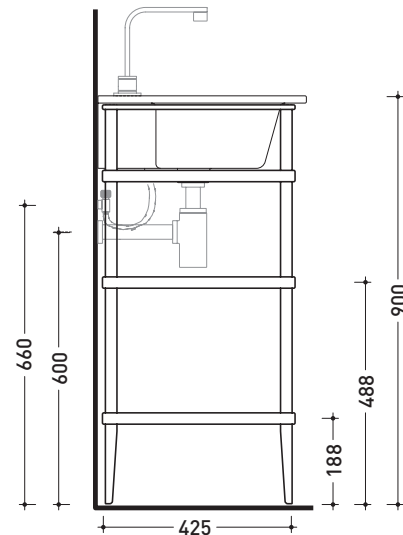

## VL52M

Metal structure with 3 crystal shelves to suit VOLO 52 basin

Complements: **Volo 52 basin (VL52L)**  
**Line taps basin: ONE - NOKÉ - SI - FOLD**  
**Line accessories: TWO - HOOP - NOKÉ - FOLD**

Package dim. **53 x 60 x 94 cm** | Weight **19 kg** | Pz. Pallet n° -

vista frontale / frontal view

vista laterale / lateral view

vista zenitale / zenital view

sizes in mm

**BRASS:** glossy finish

chromo

matt finish