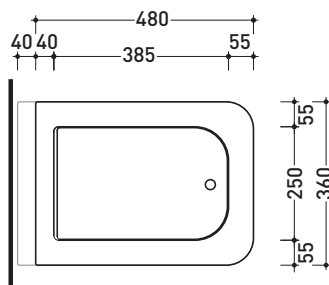

Package dim. **53 x 60 x 94 cm** | Weight **19 kg** | Pz. Pallet n° -

vista frontale / frontal view

vista laterale / lateral view

vista zenitale / zenital view

sizes in mm

**BRASS:** glossy finish

chromo

matt finish

## VLCW01

Polyester seat & cover

Complements: **Volo wall hung wc (VL118)**

Package dim. **51 x 40 x 6 cm** | Weight **4 kg** | Pz. Pallet n° -

vista zenitale / zenital view

vista laterale / lateral view

vista frontale / frontal view

sizes in mm

**WOOD/POLYESTER:** glossy finish

white

**FOR THE COLOR MARKED  
ASK FOR AVAILABILITY**

design **ALESSIO PINTO**

2008

## VLCW02

Thermosetting wrapping seat & cover

Complements: **Volo wall hung wc** (VL118)

Package dim. **51 x 40 x 6 cm** | Weight **3 kg** | Pz. Pallet n° -

vista zenitale / zenital view

vista laterale / lateral view