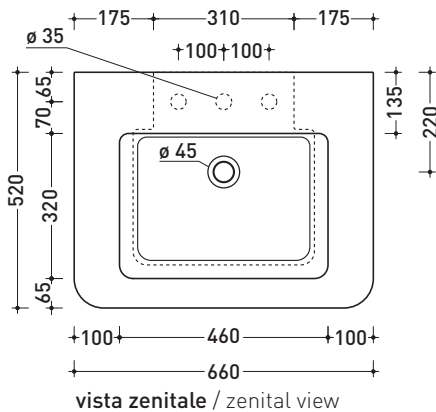

## VL66L Volo 66

Countertop - wall hung basin 66 cm

•WITH OVERFLOW •ARRANGED FOR THREE HOLES TAP

Complements: **Volo metal structure** (VL66M)  
**Forty6 shelf** (F6VL66)  
**Solid shelf** (SLVL66)  
**Compono System benches** (CSM90 - CSP135L)  
**Furniture BOX - depth. 50**  
**Line taps basin:** ONE - NOKÉ - SI - FOLD - X1  
**Line accessories:** TWO - HOOP - NOKÉ - FOLD

Package dim. 66 x 20 x 53,5 cm | Weight 21 kg | Pz. Pallet n° 12

UNI EN 14688 - CL20 Dop-No14688

foro consigliato sul piano  
suggested hole on the top

sizes in mm

Please consider a 2% tolerance on indicated measurements