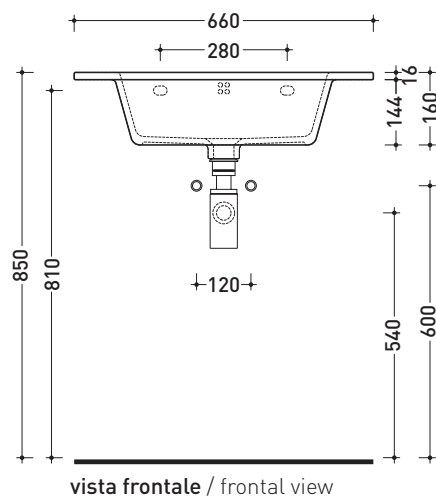

## VL66L Volo 66

Countertop - wall hung basin 66 cm

•WITH OVERFLOW •ARRANGED FOR THREE HOLES TAP

Complements: **Volo metal structure** (VL66M)  
**Forty6 shelf** (F6VL66)  
**Solid shelf** (SLVL66)  
**Compono System benches** (CSM90 - CSP135L)  
**Furniture BOX - depth. 50**  
**Line taps basin:** ONE - NOKÉ - SI - FOLD - X1  
**Line accessories:** TWO - HOOP - NOKÉ - FOLD

Package dim. 66 x 20 x 53,5 cm | Weight 21 kg | Pz. Pallet n° 12

UNI EN 14688 - CL20 Dop-No14688

foro consigliato sul piano  
suggested hole on the top

sizes in mm

Please consider a 2% tolerance on indicated measurements

Package dim. **73 x 58 x 94 cm** | Weight **26 kg** | Pz. Pallet n° -

sizes in mm

**BRASS:** glossy finish

chromo

matt finish

white

black

<http://www.ceramicaflaminia.it/en/products/327-volo>