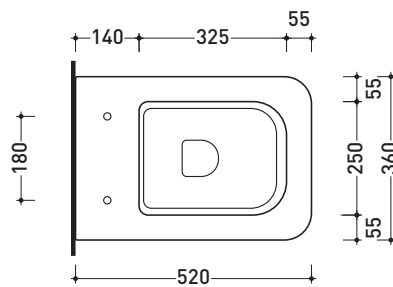

Package dim. **73 x 58 x 94 cm** | Weight **26 kg** | Pz. Pallet n° -

sizes in mm

**BRASS:** glossy finish

chromo

matt finish

white

black

<http://www.ceramicaflaminia.it/en/products/327-volo>

Package dim. **53 x 60 x 94 cm** | Weight **19 kg** | Pz. Pallet n° -

vista frontale / frontal view

vista laterale / lateral view

vista zenitale / zenital view

sizes in mm

**BRASS:** glossy finish

chromo

matt finish

Technical accessories: Universal fixing bracket for wall hung wc/bidet (41/P)

Package dim. 53 x 37 x 34,5 cm | Weight 20 kg | Pz. Pallet n° 15

WHILE STOCKS LAST

UNI EN 997

Dop-No997

vista zenitale / zenital view

vista laterale / lateral view

sezione longitudinale / section

art. 9004  
 kit di fissaggio  
 Fischer (in dotazione)  
 Fischer fixing kit  
 (included in the box)

vista retro / back view

sizes in mm

Please consider a 2% tolerance on indicated measurements