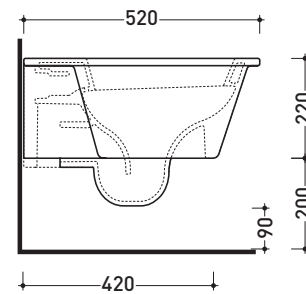

Package dim. **53 x 60 x 94 cm** | Weight **19 kg** | Pz. Pallet n° -

vista frontale / frontal view

vista laterale / lateral view

vista zenitale / zenital view

sizes in mm

**BRASS:** glossy finish

chromo

matt finish

Technical accessories: Universal fixing bracket for wall hung wc/bidet (41/P)

Package dim. 53 x 37 x 34,5 cm | Weight 20 kg | Pz. Pallet n° 15

WHILE STOCKS LAST

UNI EN 997

Dop-No997

vista zenitale / zenital view

vista laterale / lateral view

sezione longitudinale / section

art. 9004  
 kit di fissaggio  
 Fischer (in dotazione)  
 Fischer fixing kit  
 (included in the box)

vista retro / back view

sizes in mm

Please consider a 2% tolerance on indicated measurements