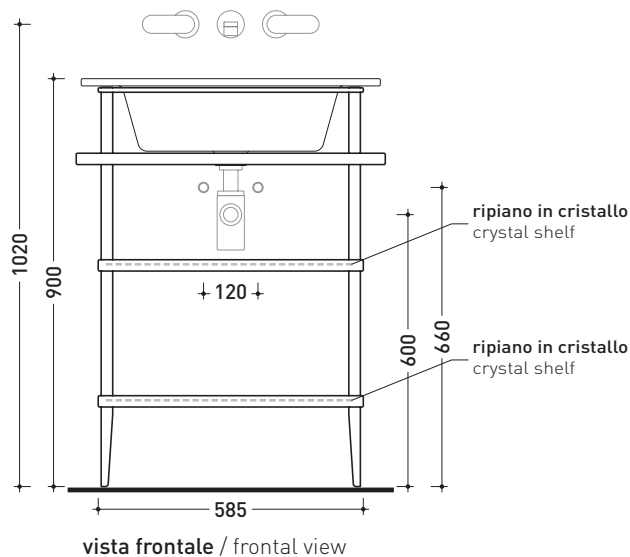

## VL66M

Metal structure with 3 crystal shelves to suit VOLO 66 basin

Complements: **Volo 66 basin (VL66L)**  
**Line taps basin: ONE - NOKÉ - SI - FOLD**  
**Line accessories: TWO - HOOP - NOKÉ - FOLD**

Package dim. **73 x 58 x 94 cm** | Weight **26 kg** | Pz. Pallet n° -

sizes in mm

**BRASS:** glossy finish

chromo

matt finish

white

black

<http://www.ceramicaflaminia.it/en/products/327-volo>