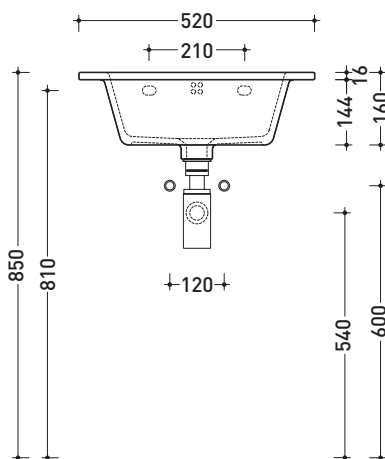

Package dim. **73 x 58 x 94 cm** | Weight **26 kg** | Pz. Pallet n° -

sizes in mm

**BRASS:** glossy finish

chromo

matt finish

white

black

<http://www.ceramicaflaminia.it/en/products/327-volo>

## VL52L Volo 52

Countertop - wall hung basin 52 cm

•WITH OVERFLOW •ARRANGED FOR SINGLE-HOLE

Complements: **Volo metal structure (VL52M)**  
**Furniture BOX - depth. 50**  
**Line taps basin: ONE - NOKÉ - SI - FOLD - X1**  
**Line accessories: TWO - HOOP - NOKÉ - FOLD**

Package dim. **53,5 x 20 x 48 cm** | Weight **15 kg** | Pz. Pallet n° **18**

UNI EN 14688 - CL20 Dop-No14688

vista zenitale / zenital view

vista frontale / frontal view

foro consigliato sul piano  
suggested hole on the top