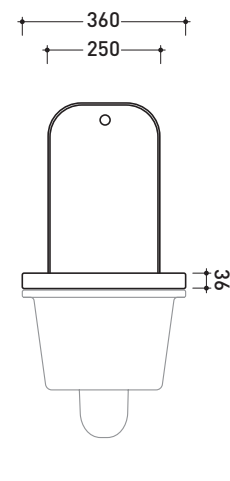

## VLCW01

Polyester seat & cover

Complements: **Volo wall hung wc (VL118)**

Package dim. **51 x 40 x 6 cm** | Weight **4 kg** | Pz. Pallet n° -

vista zenitale / zenital view

vista laterale / lateral view

vista frontale / frontal view

## VLCW02

Thermosetting wrapping seat & cover

Complements: **Volo wall hung wc** (VL118)

Package dim. **51 x 40 x 6 cm** | Weight **3 kg** | Pz. Pallet n° -

vista zenitale / zenital view

vista laterale / lateral view

vista frontale / frontal view

sizes in mm

**THERMOSETTING:** glossy finish

white

FOR THE COLOR MARKED  
ASK FOR AVAILABILITY

design **ALESSIO PINTO**

2008

## VLCW03

Soft-closing thermosetting wrapping seat & cover

Complements: **Volo wall hung wc** (VL118)

Package dim. **51 x 40 x 6 cm** | Weight **3 kg** | Pz. Pallet n° -

vista zenitale / zenital view

vista laterale / lateral view