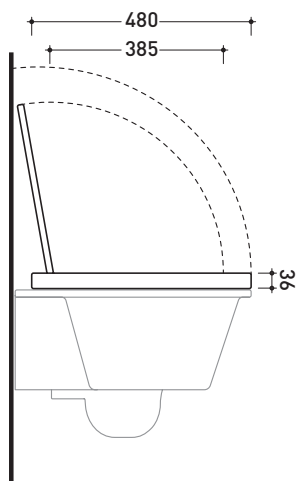

## VLCW02

Thermosetting wrapping seat & cover

Complements: **Volo wall hung wc** (VL118)

Package dim. **51 x 40 x 6 cm** | Weight **3 kg** | Pz. Pallet n° -

vista zenitale / zenital view

vista laterale / lateral view

vista frontale / frontal view

sizes in mm

**THERMOSETTING:** glossy finish

white

FOR THE COLOR MARKED  
ASK FOR AVAILABILITY

design **ALESSIO PINTO**

2008

## VLCW03

Soft-closing thermosetting wrapping seat & cover

Complements: **Volo wall hung wc** (VL118)

Package dim. **51 x 40 x 6 cm** | Weight **3 kg** | Pz. Pallet n° -

vista zenitale / zenital view

vista laterale / lateral view