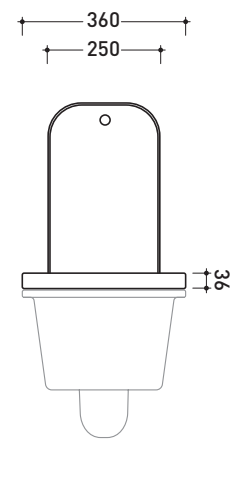

## VLCW01

Polyester seat & cover

Complements: **Volo wall hung wc (VL118)**

Package dim. **51 x 40 x 6 cm** | Weight **4 kg** | Pz. Pallet n° -

vista zenitale / zenital view

vista laterale / lateral view

vista frontale / frontal view

sizes in mm

**WOOD/POLYESTER:** glossy finish

white

**FOR THE COLOR MARKED  
ASK FOR AVAILABILITY**

design **ALESSIO PINTO**

2008

## VLCW02

Thermosetting wrapping seat & cover

Complements: **Volo wall hung wc** (VL118)

Package dim. **51 x 40 x 6 cm** | Weight **3 kg** | Pz. Pallet n° -

vista zenitale / zenital view

vista laterale / lateral view

vista frontale / frontal view

sizes in mm

**THERMOSETTING:** glossy finish

white

FOR THE COLOR MARKED  
ASK FOR AVAILABILITY

design **ALESSIO PINTO**

2008