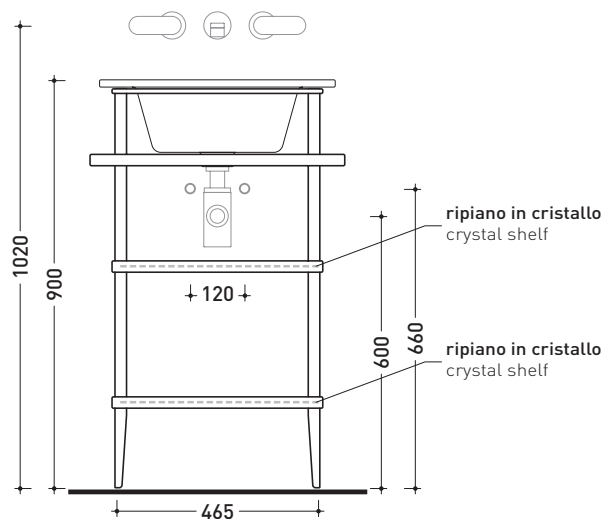

## VL52M

Metal structure with 3 crystal shelves to suit VOLO 52 basin

Complements: **Volo 52 basin (VL52L)**  
**Line taps basin: ONE - NOKÉ - SI - FOLD**  
**Line accessories: TWO - HOOP - NOKÉ - FOLD**

Package dim. **53 x 60 x 94 cm** | Weight **19 kg** | Pz. Pallet n° -

vista frontale / frontal view

vista laterale / lateral view

vista zenitale / zenital view

sizes in mm

**BRASS:** glossy finish

chromo

matt finish