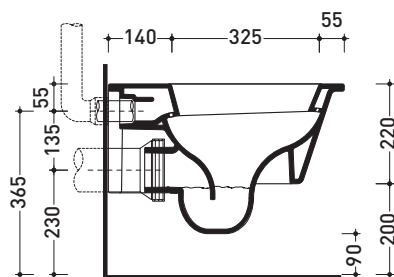

Package dim. **53 x 60 x 94 cm** | Weight **19 kg** | Pz. Pallet n° -

vista frontale / frontal view

vista laterale / lateral view

vista zenitale / zenital view

sizes in mm

**BRASS:** glossy finish

chromo

matt finish

Technical accessories: Universal fixing bracket for wall hung wc/bidet (41/P)

Package dim. 53 x 37 x 34,5 cm | Weight 20 kg | Pz. Pallet n° 15

WHILE STOCKS LAST

UNI EN 997

Dop-No997

vista zenitale / zenital view

vista laterale / lateral view

sezione longitudinale / section

art. 9004  
 kit di fissaggio  
 Fischer (in dotazione)  
 Fischer fixing kit  
 (included in the box)

vista retro / back view

sizes in mm

Please consider a 2% tolerance on indicated measurements