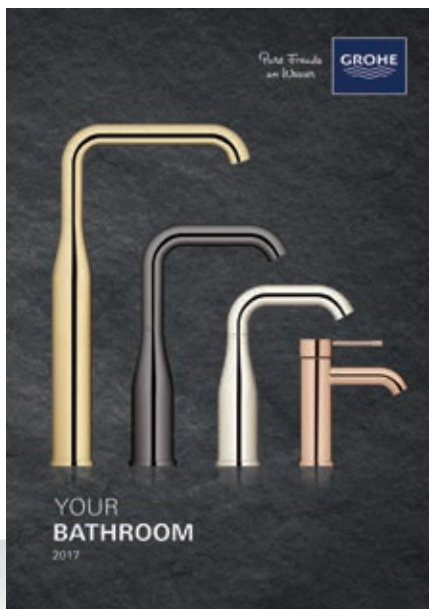

Just scan the QR codes to view the latest brochures as download or PDF on your tablet or smartphone. Or visit the world of GROHE at grohe.com

BLUE HOME BROCHURE

WATER. INTELLIGENCE. ENJOYMENT. MAGAZIN

BATH BROCHURE