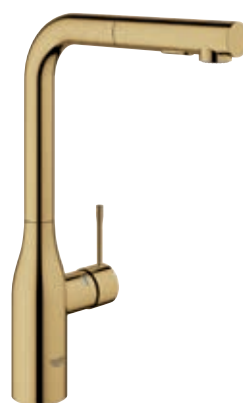

COOL SUNRISE | **GLO**