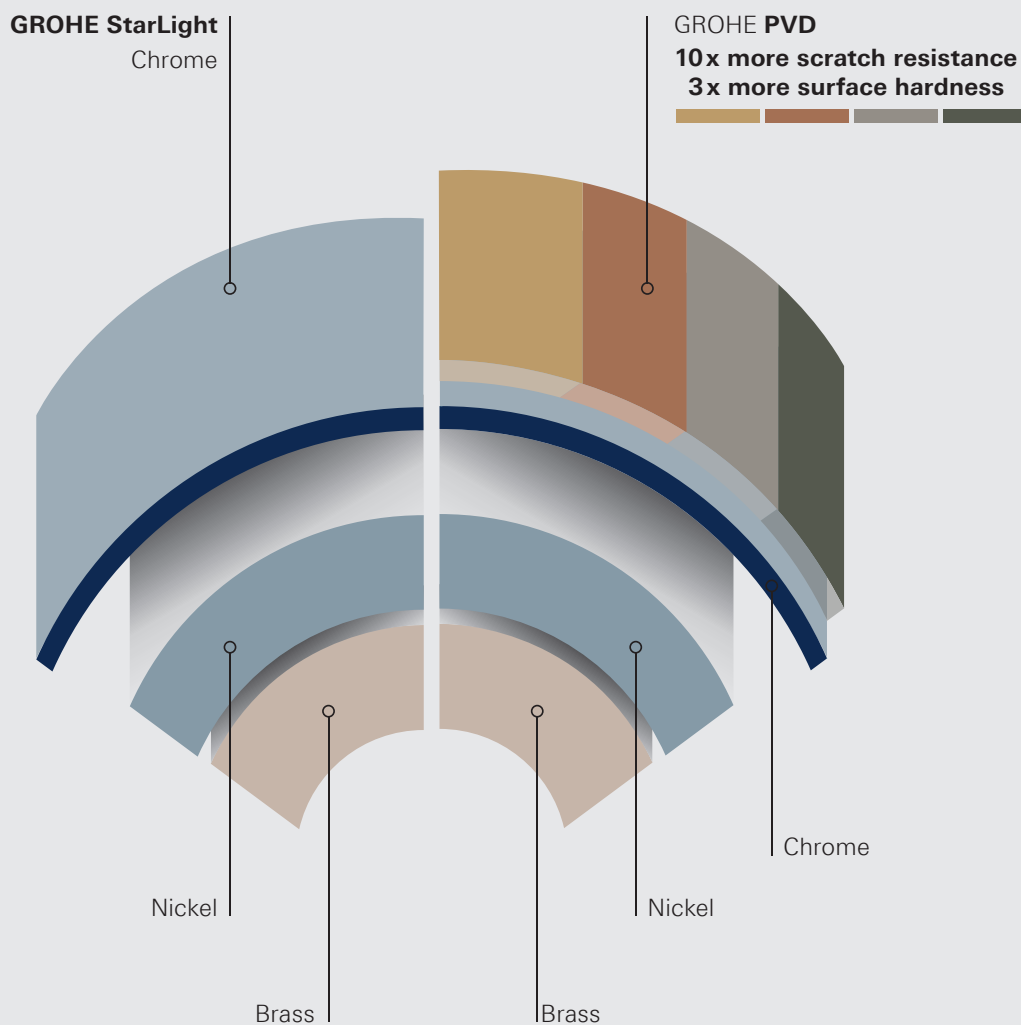

GROHE PVD

UNRIVALED HARD AND SCRATCH RESISTANT.

MADE-TO-LAST SURFACES RANGING FROM PRECIOUS MATT TO SHINY LIKE A DIAMOND.

GROHE faucets are made to look as beautiful decades on as they did the day you first fell in love with them. The special recipe to success lies in our long-lasting surface quality. GROHE uses state-of-the-art technology to deliver exceptional quality finishes. The physical vapour deposition (PVD) process ensures that the surface composition is three-times harder, delivering glistening gold or sophisticated stainless-steel finishes. As well as being harder, the surface is also ten times more scratch resistant, so it can be cherished for a lifetime.

NEW COLOURS*

*available from May 2017