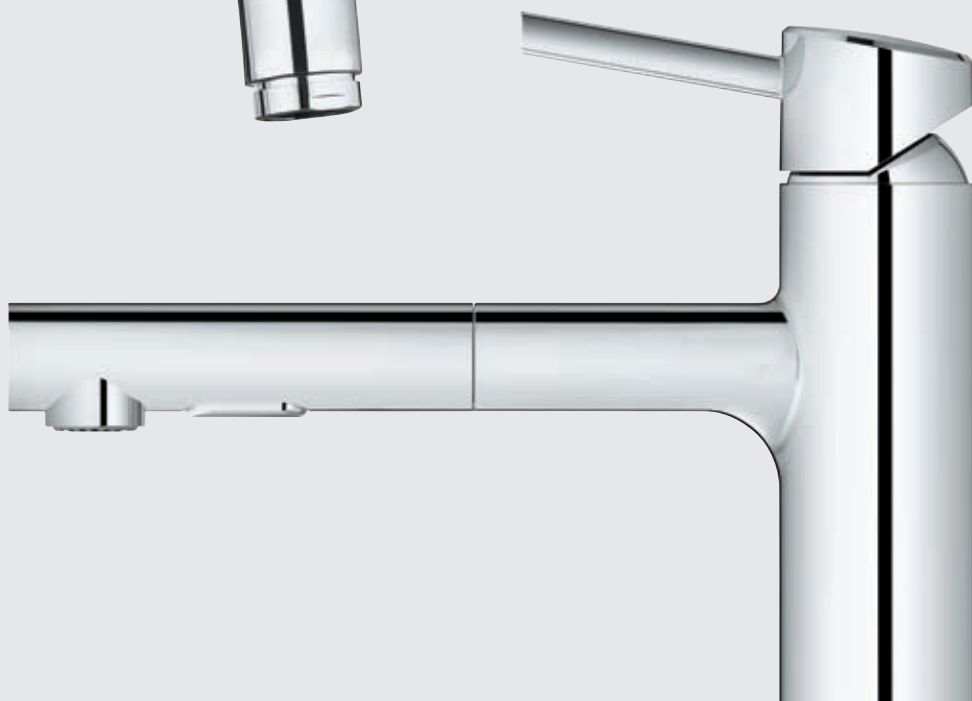

EASYTOUCH

Just touch the faucet at any point with your wrist, elbow or just your fingertip to turn the faucet ON and OFF.

31 360 001
Electronic Sink Mixer
L-spout
with pull-out dual spray

TYPES OF SPOUTS

Our range of spout options let you combine comfort and convenience with great design flexibility. Our spouts come in a variety of heights, from a compact low spout for small spaces to a high spout perfect for filling pots, as well as in a choice of U, C or L-shape to perfectly suit your style. Need even more flexibility? Our spouts that swivel or feature pull-down spray heads offer extra reach, power and performance for busy kitchens.