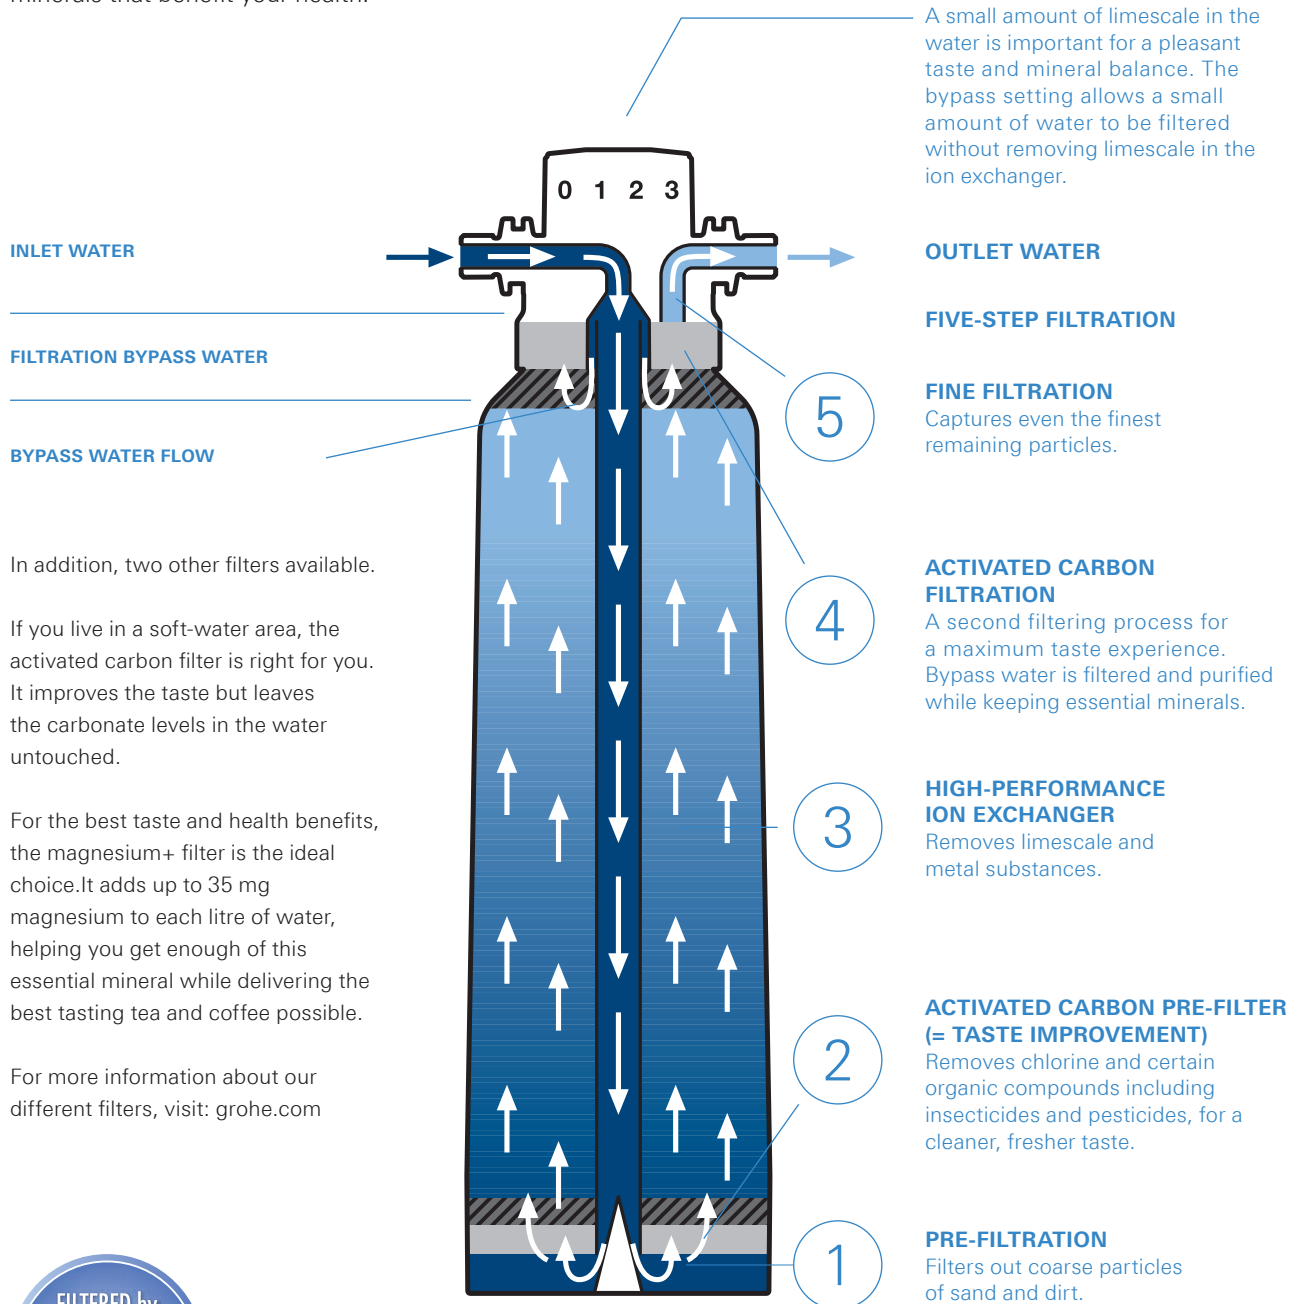

By installing a GROHE Blue system in your kitchen you can say goodbye to the hassle and inconvenience of bottled water with no compromises on taste or health. Just turn the tap and enjoy an unrivalled refreshment experience. What could be easier than that?

THE MAGIC IS IN THE FILTER

For our GROHE Blue system we have worked with BWT, Europe's leading filtered water professionals, to ensure that our system produces an unparalleled, refreshing drinking experience. Our standard high performance S-Size filter comes with every GROHE Blue Home starter set. It uses a five-step filtration process to remove even the smallest particles from tap water, while leaving behind all the important minerals that benefit your health.