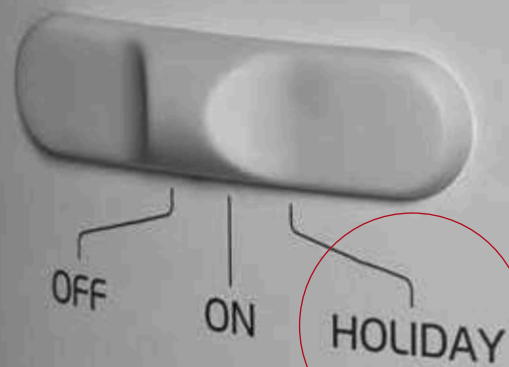

GROHE RED

GROHE Red boilers* are cost and energy efficient – their improved design and insulation mean they achieve an A rating for their efficiency.

Going on holiday? Then simply switch the boiler to holiday mode, making sure any water is only heated to 60°C for further energy savings.

* GROHE Red Boiler M size:
Energy efficiency class A, heat losses max. 14 Wh
GROHE Red Boiler L size:
Energy efficiency class A, heat losses max. 15,9 Wh