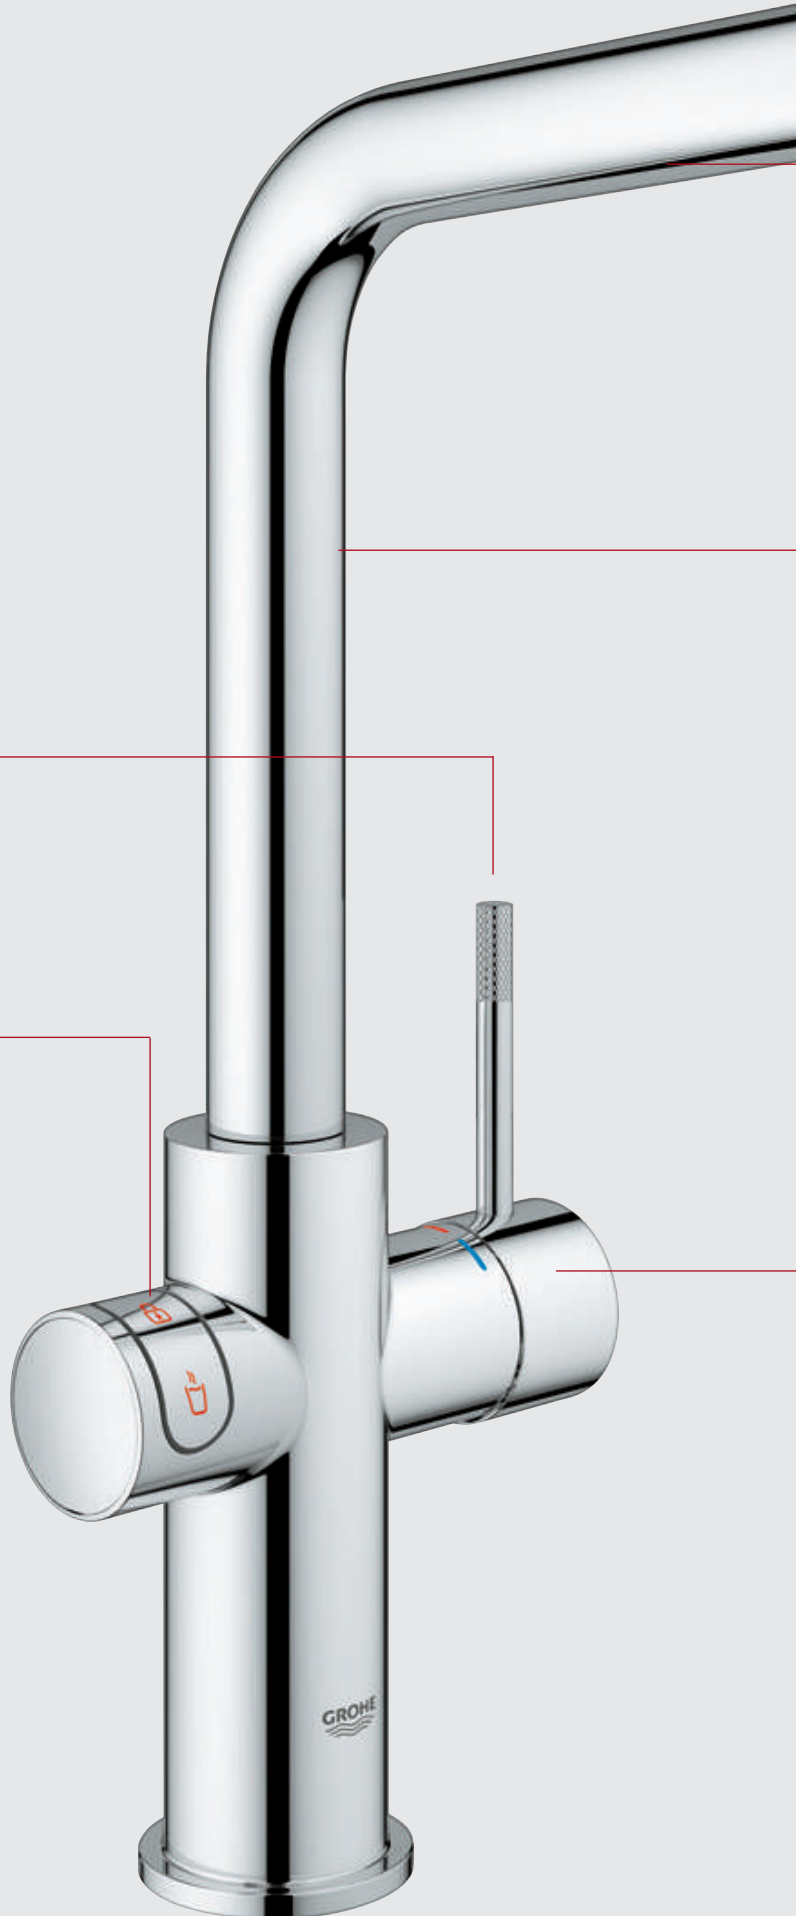

Forward rotating lever with knurled structure for better grip

Touch buttons with ChildLock safety for boiling water

Spout, turnable
by 150°

Separated inner water
ways for normal tap and
boiling water

Cartridge with SilkMove technology
for normal tap water