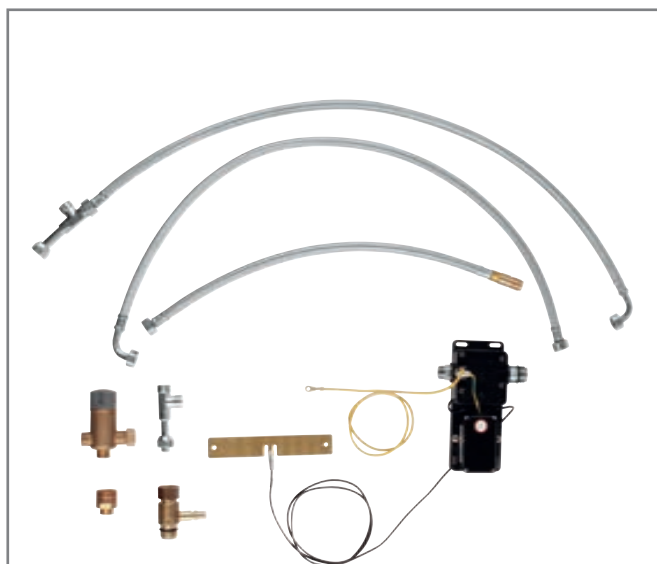

30 311 000
Electronic Sink Mixer
L-spout
with pull-out dual spray

FOOTCONTROL

Just touch the bottom side of the cabinet with a gentle tap of your foot to turn the faucet ON and OFF.

GROHE FOOTCONTROL

For kitchens where time is of the essence and convenience is a must, why not go hands-free? GROHE's new FootControl faucets can be turned On and Off with a gentle tap of your foot on the base unit, leaving your hands free and your faucet spotless at all times. Three of our most popular faucets come with this innovative FootControl technology, or you can retro-fit the feature to any GROHE pull-out kitchen faucet. To say goodbye to germs, mess and hassle, simply tap your feet!