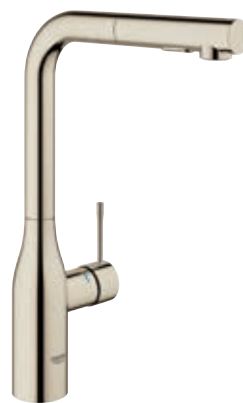

POLISHED NICKEL | **BE0**