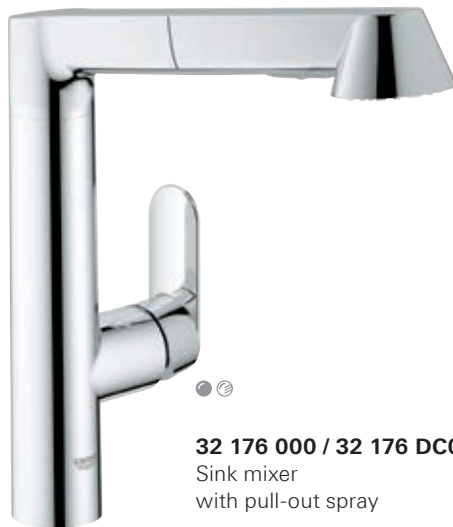

Colour options:

● 000 | StarLight Chrome | ◉ DC0 | SuperSteel