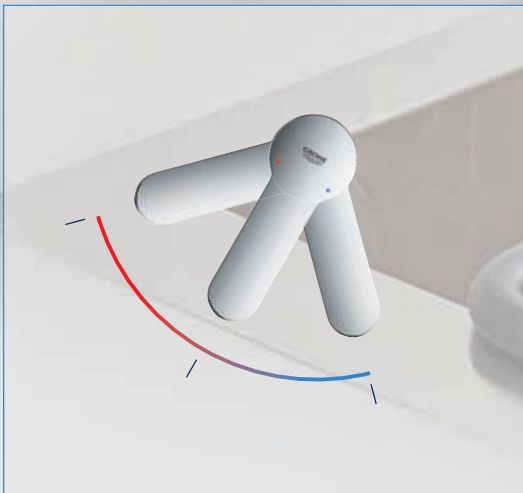

GROHE EUROSMART

Create a kitchen that the whole family can take pleasure in with the new GROHE Eurosmart. Effortless control, unrivalled performance and temperature-safe operation combine in a sleek contemporary design. The solid cylindrical body, the elegant curve of the spout – the new Eurosmart range looks great while offering huge versatility. In a variety of two heights, with a useful swivel spout and the option of our water-saving GROHE EcoJoy feature or the energy-saving cold-start cartridge GROHE SilkMove ES, Eurosmart is bound to fit in with your busy family kitchen.

Take your kitchen to the next level with the new Eurosmart pull-out kitchen faucet. Equipped with the basic features of Eurosmart and adding a functional pull-out dual spray, Eurosmart pull-out will help you do your daily kitchen tasks with just tip of your finger. The pull-out dual spray gives you a greater operating radius of the faucet while offering easy switching between two sprays. The EasyDock mechanism guarantees easy retraction and smooth docking for your spray head, every time. Eurosmart pull-out comes with a shiny chrome surface or a matt SuperSteel finish to fit your kitchen perfectly.

VISIT US ONLINE

[KITCHEN >](#)

EUROSMART

30 305 000
Sink mixer low spout
with pull-out dual spray

Integrated temperature limiter

No scalding on hot surfaces thanks to 100% **GROHE CoolTouch**.

EasyDock

Lead and nickel free

35mm cartridge with integrated temperature limiter

MODERN SHAPE & SMART TECHNOLOGY

GROHE cartridge with integrated temperature limiter Can be individually set to the desired maximum water temperature.

**Pull-out
dual spray**