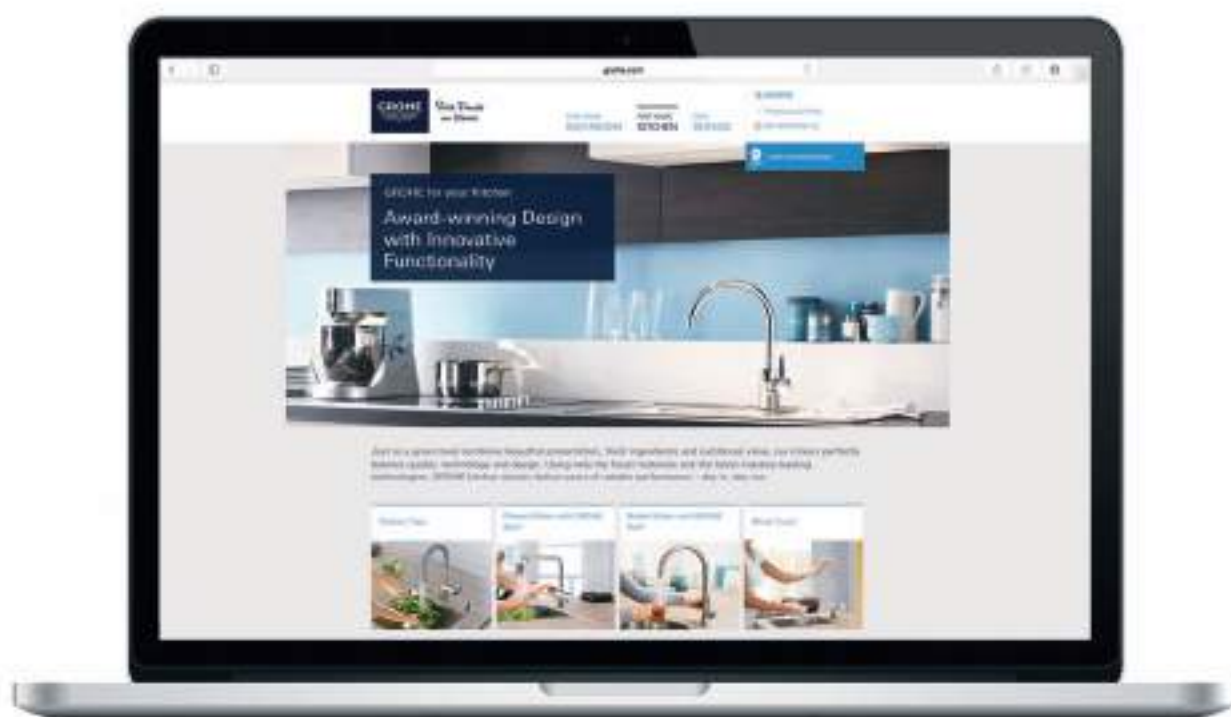

GROHE.COM

Follow us

YouTube

/GROHEMiddleEastAfrica

FOR FURTHER INFORMATION PLEASE VISIT OUR WEBSITE WWW.GROHE.COM.

Grohe Regional HQ
Eastern Mediterranean,
Middle East & Africa
Grome Marketing (Cyprus) Ltd.
P.O. Box 27048, CY-1641 Nicosia, Cyprus
Phone: + 357 - 22 - 46 52 00
Email: info@grome.com
Visit our website and find the office /
dealer / distributor closest to you.

Grohe Headquarters
Grohe AG
Feldmühleplatz 15
40545 Düsseldorf / Germany
www.grohe.com

© 12/2015 – Copyright by GROHE