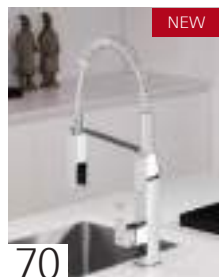

GROHE
EUROCUBE