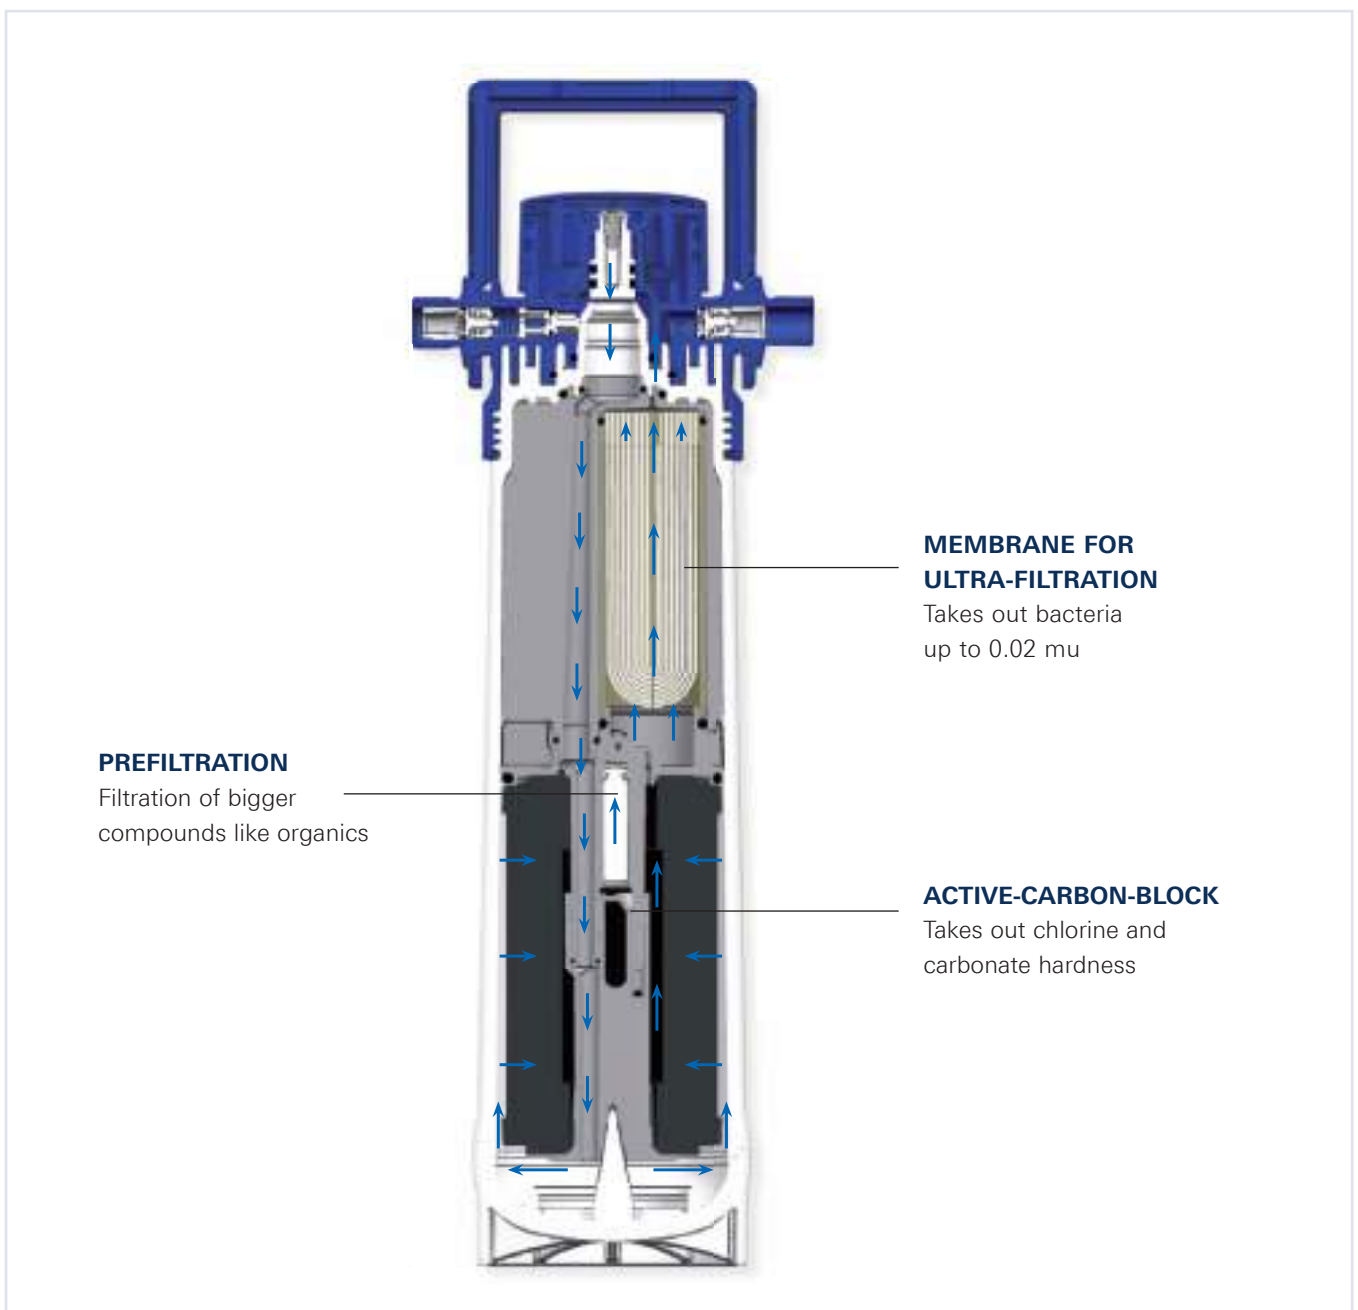

TO PRODUCE 1 LITRE
OF BOTTLED WATER,
AN AMOUNT OF 7 LITRES
OF WATER IS NEEDED.

GROHE
BLUE NEEDS
ONLY ONE.

GROHE BLUE® BWT FILTER TECHNOLOGY

The most precious resource in the safest hands

Tap water is now transformed into safe, pure refreshment, using the innovative GROHE Blue® Ultra-Safe product range. GROHE Blue® Ultra-Safe filters the water with technology supplied by BWT and then cools it down to the ideal temperature for you to enjoy. The GROHE Blue® Ultra-Safe filter removes bacteria and purifies the water by taking out chlorine and other unwanted substances to ensure the safest and freshest drinking experience.