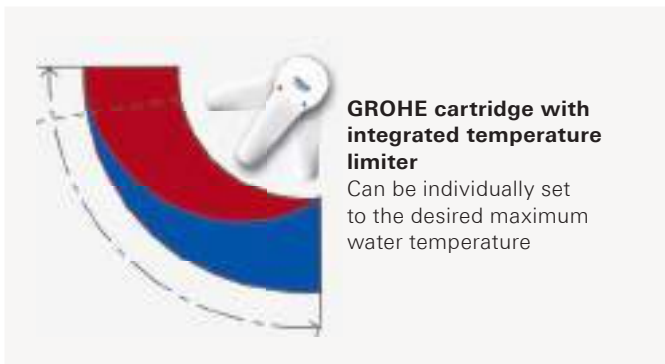

NEW

GROHE EUROSMART

Lead and nickel free: separated inner water ways
Isolated inner water ways guarantee water has no contact with lead or nickel

MAKE THE SMART DESIGN CHOICE

Eurosmart has more features than ever before. The easy exchange mousseur lets you install or remove it to clean limescale with just a coin. Separate inner water ways guarantee that the water inside the faucet never comes into contact with lead or nickel. You'll also find that our optional variant with GROHE SilkMove® ES cartridge supplies cold water only when the lever is in the central position, which saves energy because water is not heated unnecessarily. Add to that an integrated temperature limiter that can be individually set to your desired maximum temperature and you'll understand why Eurosmart puts unbeatable functionality in your hands.

EasyExchange mousseur
The mousseur is easy to install and de-install using just a coin

GROHE EUROSMART

The solid cylindrical body, the elegant curve of the spout – the new Eurosmart range looks great while offering huge versatility. In a variety of two heights, with a useful swivel spout and the option of our water-saving GROHE EcoJoy feature or the energy-saving cold-start cartridge GROHE SilkMove® ES, the new Eurosmart is bound to fit in with your busy family kitchen.