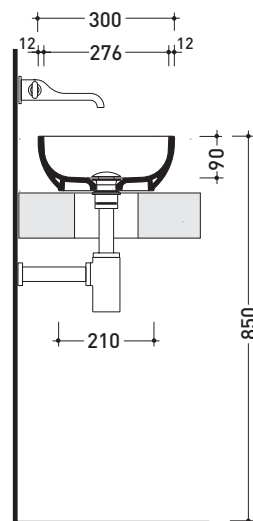

CE UNI EN 14688 - CL00 Dop-No14688

vista zenitale / zenital view

vista zenitale / zenital view

vista frontale / frontal view

sezione longitudinale / section

sizes in mm

Please consider a 2% tolerance on indicated measurements

Package dim. | Weight **10 kg** | Pz. Pallet n° **36**

CE UNI EN 14688 - CL00 Dop-No14688

vista zenitale / zenital view

vista zenitale / zenital view

vista frontale / frontal view

sezione longitudinale / section

sizes in mm

Please consider a 2% tolerance on indicated measurements

CERAMIC: glossy finish

matt finish

iridescent finish

PS60AP Pass 60

Countertop basin 60 cm with lateral tap ledge

•WITH OVERFLOW •ARRANGED FOR LATERAL SINGLE-HOLE TAP