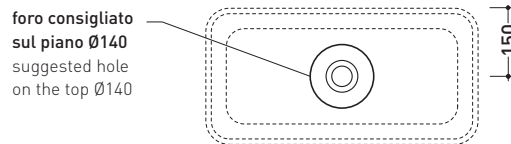

PS60A Pass 60

Countertop basin 60 cm

•WITHOUT OVERFLOW •WITHOUT TAP LEDGE

Complements: **Forty6 shelf (F6PS60)**
Furniture BOX - depth. 37
Line taps basin: ONE - NOKÉ - SI - FOLD
Line accessories: TWO - HOOP - NOKÉ - FOLD

Technical accessories: **Chrome siphon (SIFL/CR) - Telescopic chrome siphon (SIFL066)**
Stop & Go drain (PLSG)
CERAMIC Stop & Go drain (PLCE)
Two piece set chrome tap filters (RF026)

Package dim. | Weight **10 kg** | Pz. Pallet n° **36**

CE UNI EN 14688 - CL00 Dop-No14688

sizes in mm

Please consider a 2% tolerance on indicated measurements

CERAMIC: glossy finish

matt finish

iridescent finish