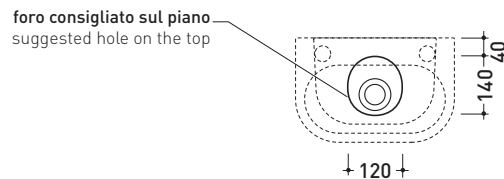

vista zenitale / zenital view