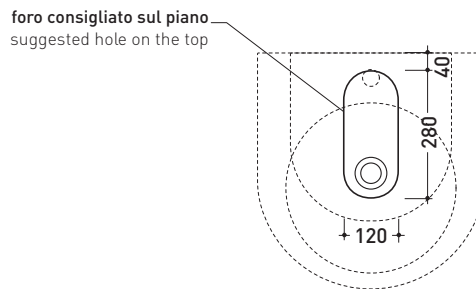

foro consigliato sul piano
suggested hole on the top