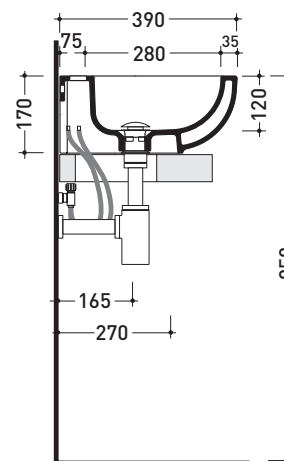

CE UNI EN 14688 - CL00 Dop-No14688

vista zenitale / zenital view

vista zenitale / zenital view

vista frontale / frontal view

sezione longitudinale / section

sizes in mm

Please consider a 2% tolerance on indicated measurements

Package dim. | Weight **11,5 kg** | Pz. Pallet n° **30**

UNI EN 14688 - CL20 **Dop-No14688**

vista zenitale / zenital view

vista zenitale / zenital view

vista frontale / frontal view

sezione longitudinale / section

Package dim. | Weight **10 kg** | Pz. Pallet n° **45**

CE UNI EN 14688 - CL20 Dop-No14688

vista zenitale / zenital view

foro consigliato sul piano
suggested hole on the top

vista zenitale / zenital view

vista frontale / frontal view

sezione longitudinale / section

sizes in mm

Please consider a 2% tolerance on indicated measurements

CERAMIC: glossy finish

matt finish

white

milky white

PS31LM Pass 45x31