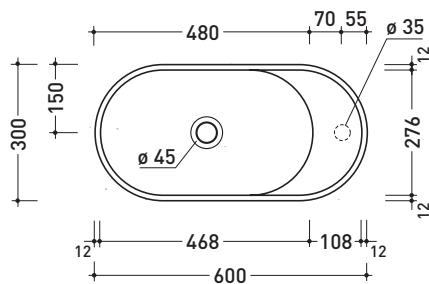

CE UNI EN 14688 - CL00 Dop-No14688

vista zenitale / zenital view

vista zenitale / zenital view

vista frontale / frontal view

sezione longitudinale / section

sizes in mm

Please consider a 2% tolerance on indicated measurements

sezione longitudinale / section

sizes in mm

Please consider a 2% tolerance on indicated measurements

CERAMIC: glossy finish

matt finish

iridescent finish

PS60AT Pass 60

Oval countertop basin 60 cm with lateral tap ledge

Package dim. | Weight **11,5 kg** | Pz. Pallet n° **30**

UNI EN 14688 - CL20 **Dop-No14688**

vista zenitale / zenital view

vista zenitale / zenital view

vista frontale / frontal view

sezione longitudinale / section