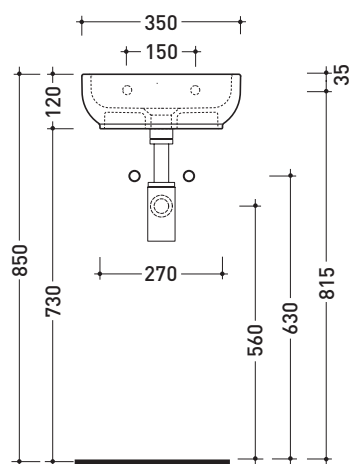

Package dim. | Weight **18 kg** | Pz. Pallet n° **20**

CE UNI EN 14688 - CL20 **Dop-No14688**

vista zenitale / zenital view

foro consigliato sul piano
suggested hole on the top

vista zenitale / zenital view

Package dim. | Weight **5,5 kg** | Pz. Pallet n° **84**

CE UNI EN 14688 - CL20 Dop-No14688

vista zenitale / zenital view

vista zenitale / zenital view

vista frontale / frontal view

sezione longitudinale / section

sizes in mm

Please consider a 2% tolerance on indicated measurements

CERAMIC: glossy finish

matt finish

iridescent finish

PS40LD Pass 40x22

Countertop - wall hung small basin 40x22 cm with right tap ledge

•WITHOUT OVERFLOW •ARRANGED FOR RIGHT SINGLE-HOLE TAP