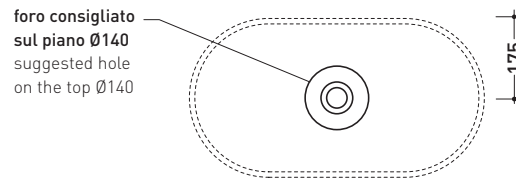

PS65AT Pass 65

Oval countertop basin 65 cm

•WITHOUT OVERFLOW •WITHOUT TAP LEDGE

Complements: **Solid shelf** (SLPS65)
Forty6 shelf (F6PS65)
Furniture BOX - depth. 37
Furniture BOX - depth. 50
Line taps basin: ONE - NOKÉ - SI - FOLD
Line accessories: TWO - HOOP - NOKÉ - FOLD

Technical accessories: **Chrome siphon** (SIFL/CR) - **Telescopic chrome siphon** (SIFL066)
Stop & Go drain (PLSG)
CERAMIC Stop & Go drain (PLCE)
Two piece set chrome tap filters (RF026)

Package dim. | Weight **11 kg** | Pz. Pallet n° **30**

CE UNI EN 14688 - CL00 Dop-No14688

sizes in mm

Please consider a 2% tolerance on indicated measurements

CERAMIC: glossy finish

matt finish

iridescent finish