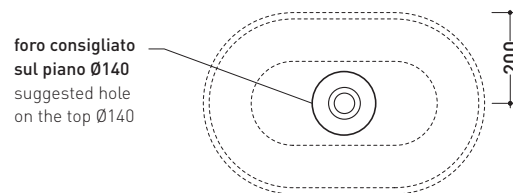

PS62C Pass 62

Countertop basin 62 cm

•WITHOUT OVERFLOW •WITHOUT TAP LEDGE

Complements: **Solid shelf** (SLPS65)
Forty6 shelf (F6PS65)
Furniture BOX - depth. 37
Furniture BOX - depth. 50
Line taps basin: ONE - NOKÉ - SI - FOLD
Line accessories: TWO - HOOP - NOKÉ - FOLD

Technical accessories: **Chrome siphon** (SIFL/CR) - **Telescopic chrome siphon** (SIFL066)
Stop & Go drain (PLSG)
CERAMIC Stop & Go drain (PLCE)
Two piece set chrome tap filters (RF026)

Package dim. | Weight **13 kg** | Pz. Pallet n° **30**

CE UNI EN 14688 - CL00 Dop-No14688

vista zenitale / zenital view

vista zenitale / zenital view

vista frontale / frontal view

sezione longitudinale / section

sizes in mm

Please consider a 2% tolerance on indicated measurements

CERAMIC: glossy finish

matt finish

iridescent finish

PS50L Pass 50

Countertop - wall hung basin 50 cm

•WITH OVERFLOW •ARRANGED FOR THREE HOLES TAP

Complements: **Solid shelf** (SLPS50)
Forty6 shelf (F6PS50)
Compono System benches (CSM90 - CSP135L)
Furniture BOX - depth. 50
Line taps basin: ONE - NOKÉ - SI - FOLD
Line accessories: TWO - HOOP - NOKÉ - FOLD