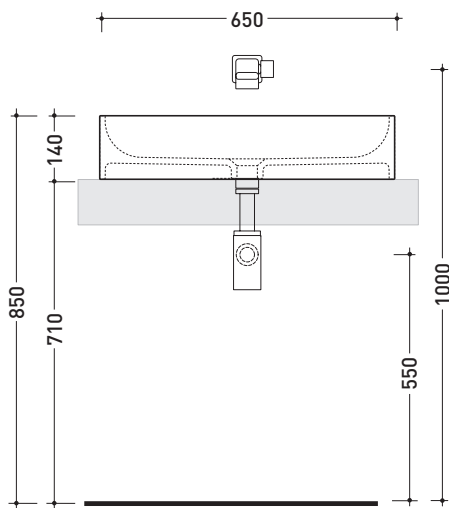

Package dim. | Weight **11 kg** | Pz. Pallet n° **30**

CE UNI EN 14688 - CL00 Dop-No14688

vista zenitale / zenital view

vista zenitale / zenital view

vista frontale / frontal view

sezione longitudinale / section

sizes in mm

Please consider a 2% tolerance on indicated measurements

CERAMIC: glossy finish

matt finish

iridescent finish

PS60A Pass 60

Countertop basin 60 cm

•WITHOUT OVERFLOW •WITHOUT TAP LEDGE