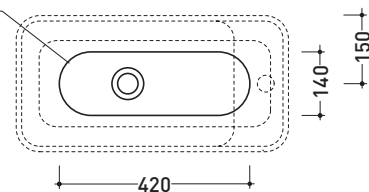

Package dim.

Weight **11 kg**

Pz. Pallet n° **36**

CE UNI EN 14688 - CL20 Dop-No14688

vista zenitale / zenital view

foro consigliato sul piano
suggested hole on the top

vista zenitale / zenital view

vista frontale / frontal view

sezione longitudinale / section

sizes in mm

Please consider a 2% tolerance on indicated measurements

CERAMIC: glossy finish

matt finish

iridescent finish

PS60AT Pass 60

Oval countertop basin 60 cm with lateral tap ledge