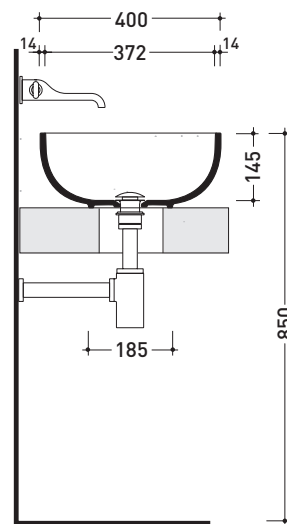

PS62C Pass 62

Countertop basin 62 cm

•WITHOUT OVERFLOW •WITHOUT TAP LEDGE

Complements: **Solid shelf** (SLPS65)
Forty6 shelf (F6PS65)
Furniture BOX - depth. 37
Furniture BOX - depth. 50
Line taps basin: ONE - NOKÉ - SI - FOLD
Line accessories: TWO - HOOP - NOKÉ - FOLD

CE UNI EN 14688 - CL00 Dop-No14688

vista zenitale / zenital view

vista zenitale / zenital view

vista frontale / frontal view

sezione longitudinale / section

sizes in mm

Please consider a 2% tolerance on indicated measurements

CERAMIC: glossy finish

matt finish

iridescent finish

PS50L Pass 50

Countertop - wall hung basin 50 cm

•WITH OVERFLOW •ARRANGED FOR THREE HOLES TAP

Complements: **Solid shelf** (SLPS50)
Forty6 shelf (F6PS50)
Compono System benches (CSM90 - CSP135L)
Furniture BOX - depth. 50
Line taps basin: ONE - NOKÉ - SI - FOLD
Line accessories: TWO - HOOP - NOKÉ - FOLD