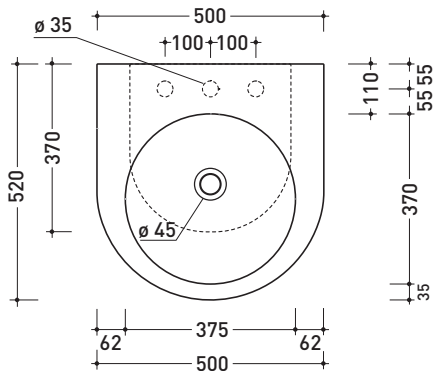

CE UNI EN 14688 - CL00 Dop-No14688

vista zenitale / zenital view

vista zenitale / zenital view

vista frontale / frontal view

sezione longitudinale / section

sizes in mm

Please consider a 2% tolerance on indicated measurements

CERAMIC: glossy finish

matt finish

iridescent finish

PS50L Pass 50

Countertop - wall hung basin 50 cm

•WITH OVERFLOW •ARRANGED FOR THREE HOLES TAP

Complements: **Solid shelf** (SLPS50)
Forty6 shelf (F6PS50)
Compono System benches (CSM90 - CSP135L)
Furniture BOX - depth. 50
Line taps basin: ONE - NOKÉ - SI - FOLD
Line accessories: TWO - HOOP - NOKÉ - FOLD

Package dim. | Weight **18 kg** | Pz. Pallet n° **20**

CE UNI EN 14688 - CL20 **Dop-No14688**

vista zenitale / zenital view

foro consigliato sul piano
suggested hole on the top

vista zenitale / zenital view