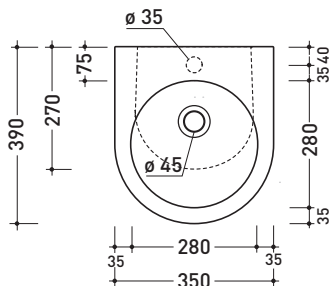

CE UNI EN 14688 - CL00 Dop-No14688

vista zenitale / zenital view

vista zenitale / zenital view

vista frontale / frontal view

sezione longitudinale / section

sizes in mm

Please consider a 2% tolerance on indicated measurements

Package dim. | Weight **11,5 kg** | Pz. Pallet n° **30**

UNI EN 14688 - CL20 **Dop-No14688**

vista zenitale / zenital view

vista zenitale / zenital view

vista frontale / frontal view

sezione longitudinale / section

sizes in mm

Please consider a 2% tolerance on indicated measurements

CERAMIC: glossy finish

matt finish

white

milky white

PS39LM Pass 35x39

Countertop - wall hung small basin 35x39 cm

Package dim. | Weight **10 kg** | Pz. Pallet n° **45**

CE UNI EN 14688 - CL20 Dop-No14688

vista zenitale / zenital view

foro consigliato sul piano
suggested hole on the top

vista zenitale / zenital view

vista frontale / frontal view