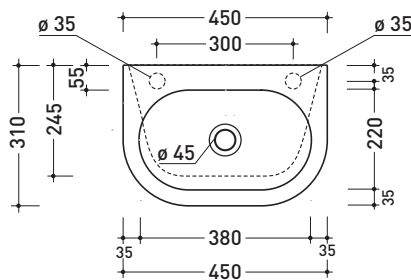

Package dim. | Weight **10 kg** | Pz. Pallet n° **45**

CE UNI EN 14688 - CL20 Dop-No14688

vista zenitale / zenital view

foro consigliato sul piano
suggested hole on the top

vista zenitale / zenital view

vista frontale / frontal view

sezione longitudinale / section

sizes in mm

Please consider a 2% tolerance on indicated measurements

CERAMIC: glossy finish

matt finish

white

milky white

PS31LM Pass 45x31

Countertop - wall hung small basin 45x31 cm

•WITH OVERFLOW •ARRANGED FOR RIGHT/LEFT SINGLE-HOLE TAP

Complements: **Line taps basin:** ONE - NOKÉ - FOLD
Line accessories: TWO - HOOP - NOKÉ - FOLD

Technical accessories: **Chrome siphon (SIFL/CR) - Telescopic chrome siphon (SIFL066)**
Stop & Go drain (PLSG)
CERAMIC Stop & Go drain (PLCE)
Two piece set chrome tap filters (RF026)
Fixing kit for wall (9002)

Package dim. | Weight **11 kg** | Pz. Pallet n° **36**

CE UNI EN 14688 - CL20 Dop-No14688

vista zenitale / zenital view

vista zenitale / zenital view

vista frontale / frontal view

sezione longitudinale / section