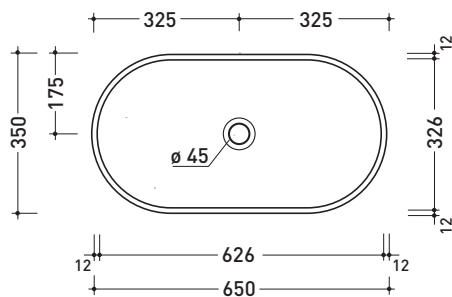

PS65AT Pass 65

Oval countertop basin 65 cm

•WITHOUT OVERFLOW •WITHOUT TAP LEDGE

Complements: **Solid shelf** (SLPS65)
Forty6 shelf (F6PS65)
Furniture BOX - depth. 37
Furniture BOX - depth. 50
Line taps basin: ONE - NOKÉ - SI - FOLD
Line accessories: TWO - HOOP - NOKÉ - FOLD

Technical accessories: **Chrome siphon** (SIFL/CR) - **Telescopic chrome siphon** (SIFL066)
Stop & Go drain (PLSG)
CERAMIC Stop & Go drain (PLCE)
Two piece set chrome tap filters (RF026)

Package dim. | Weight **11 kg** | Pz. Pallet n° **30**

CE UNI EN 14688 - CL00 Dop-No14688

vista zenitale / zenital view