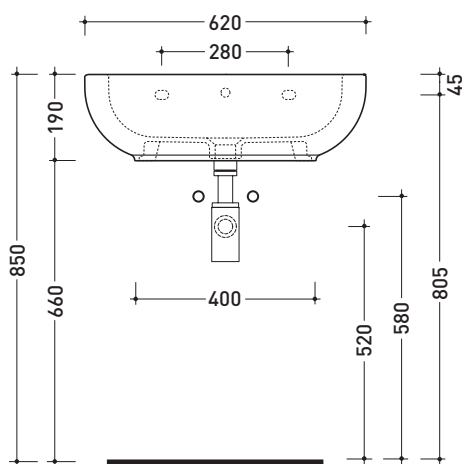

Countertop - wall hung basin 62 cm

•WITH OVERFLOW •ARRANGED FOR THREE HOLES TAP

Complements: **Solid shelf (SLPS62)**
Forty6 shelf (F6PS62)
Compono System benches (CSM90 - CSP135L)
Furniture BOX - depth. 50
Line taps basin: ONE - NOKÉ - SI - FOLD
Line accessories: TWO - HOOP - NOKÉ - FOLD

Package dim. | Weight **19 kg** | Pz. Pallet n° **20**

CE UNI EN 14688 - CL20 Dop-No14688

vista zenitale / zenital view

vista frontale / frontal view

foro consigliato sul piano
suggested hole on the top

vista zenitale / zenital view

sezione longitudinale / section

sizes in mm

Please consider a 2% tolerance on indicated measurements

CERAMIC: glossy finish

matt finish

iridescent finish

PS72L Pass 72

Countertop - wall hung basin 72 cm