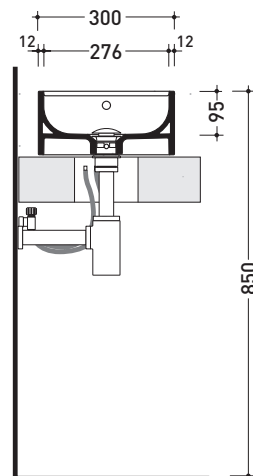

Package dim. | Weight **11,5 kg** | Pz. Pallet n° **30**

UNI EN 14688 - CL20 **Dop-No14688**

vista zenitale / zenital view

vista zenitale / zenital view

vista frontale / frontal view

sezione longitudinale / section

sizes in mm

Please consider a 2% tolerance on indicated measurements

CERAMIC: glossy finish

matt finish

white

milky white

PS39LM Pass 35x39

Countertop - wall hung small basin 35x39 cm