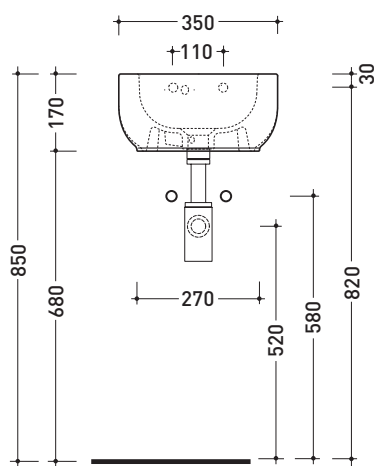

CE UNI EN 14688 - CL00 Dop-No14688

vista zenitale / zenital view

vista zenitale / zenital view

vista frontale / frontal view

sezione longitudinale / section

sizes in mm

Please consider a 2% tolerance on indicated measurements

Package dim. | Weight **11,5 kg** | Pz. Pallet n° **30**

UNI EN 14688 - CL20 **Dop-No14688**

vista zenitale / zenital view

vista zenitale / zenital view

vista frontale / frontal view

sezione longitudinale / section

Package dim. | Weight **10 kg** | Pz. Pallet n° **45**

CE UNI EN 14688 - CL20 Dop-No14688

vista zenitale / zenital view

foro consigliato sul piano
suggested hole on the top

vista zenitale / zenital view

vista frontale / frontal view

sezione longitudinale / section

sizes in mm

Please consider a 2% tolerance on indicated measurements

CERAMIC: glossy finish

matt finish

white

milky white

PS31LM Pass 45x31