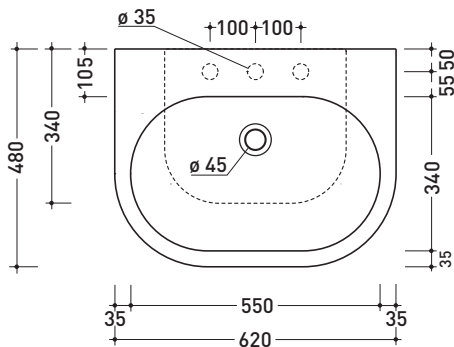

Package dim. | Weight **18 kg** | Pz. Pallet n° **20**

CE UNI EN 14688 - CL20 **Dop-No14688**

vista zenitale / zenital view

foro consigliato sul piano
suggested hole on the top

vista zenitale / zenital view

vista frontale / frontal view

sezione longitudinale / section

sizes in mm

Please consider a 2% tolerance on indicated measurements

CERAMIC: glossy finish

matt finish

iridescent finish

PS62L Pass 62

Countertop - wall hung basin 62 cm

•WITH OVERFLOW •ARRANGED FOR THREE HOLES TAP

Complements: **Solid shelf (SLPS62)**
Forty6 shelf (F6PS62)
Compono System benches (CSM90 - CSP135L)
Furniture BOX - depth. 50
Line taps basin: ONE - NOKÉ - SI - FOLD
Line accessories: TWO - HOOP - NOKÉ - FOLD

Package dim. | Weight **19 kg** | Pz. Pallet n° **20**

CE UNI EN 14688 - CL20 Dop-No14688

vista zenitale / zenital view

vista frontale / frontal view

foro consigliato sul piano
suggested hole on the top

vista zenitale / zenital view