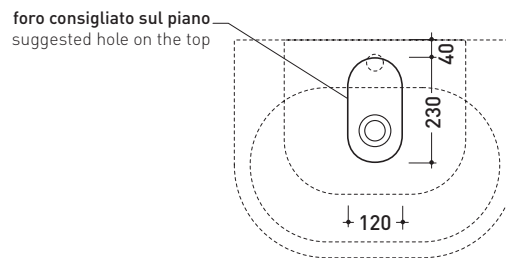

foro consigliato sul piano
suggested hole on the top