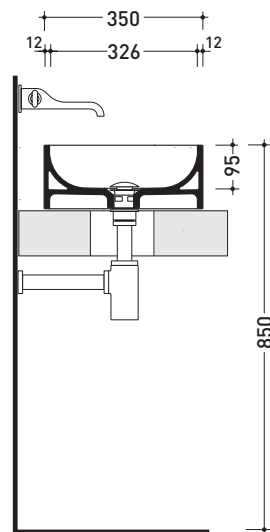

Complements: **Solid shelf** (SLPS65)
Forty6 shelf (F6PS65)
Furniture BOX - depth. 37
Furniture BOX - depth. 50
Line taps basin: ONE - NOKÉ - SI - FOLD
Line accessories: TWO - HOOP - NOKÉ - FOLD

Technical accessories: **Chrome siphon** (SIFL/CR) - **Telescopic chrome siphon** (SIFL066)
Stop & Go drain (PLSG)
CERAMIC Stop & Go drain (PLCE)
Two piece set chrome tap filters (RF026)

Package dim. | Weight **11 kg** | Pz. Pallet n° **30**

CE UNI EN 14688 - CL00 Dop-No14688

vista zenitale / zenital view

vista zenitale / zenital view

vista frontale / frontal view

sezione longitudinale / section

sizes in mm

Please consider a 2% tolerance on indicated measurements

CERAMIC: glossy finish

matt finish

iridescent finish

PS60A Pass 60

Countertop basin 60 cm

•WITHOUT OVERFLOW •WITHOUT TAP LEDGE