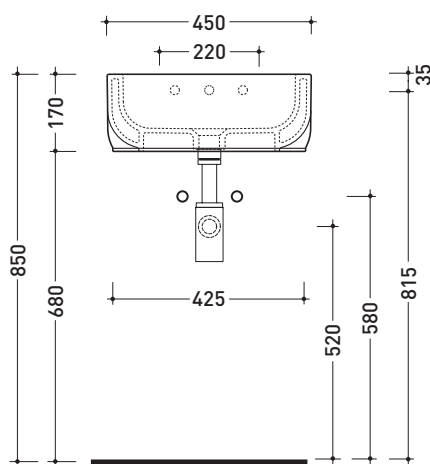

CE UNI EN 14688 - CL00 Dop-No14688

vista zenitale / zenital view

vista zenitale / zenital view

vista frontale / frontal view

sezione longitudinale / section

sizes in mm

Please consider a 2% tolerance on indicated measurements

Countertop - wall hung small basin 45x31 cm

•WITH OVERFLOW •ARRANGED FOR RIGHT/LEFT SINGLE-HOLE TAP

Complements: **Line taps basin:** ONE - NOKÉ - FOLD
Line accessories: TWO - HOOP - NOKÉ - FOLD

Technical accessories: **Chrome siphon (SIFL/CR) - Telescopic chrome siphon (SIFL066)**
Stop & Go drain (PLSG)
CERAMIC Stop & Go drain (PLCE)
Two piece set chrome tap filters (RF026)
Fixing kit for wall (9002)

Package dim. | Weight **11 kg** | Pz. Pallet n° **36**

CE UNI EN 14688 - CL20 Dop-No14688

vista zenitale / zenital view

vista zenitale / zenital view

vista frontale / frontal view

sezione longitudinale / section

sizes in mm

Please consider a 2% tolerance on indicated measurements

CERAMIC: glossy finish

matt finish

iridescent finish

PS23LM Pass 35x23

Countertop - wall hung small basin 35x23 cm

•WITH OVERFLOW •ARRANGED FOR RIGHT/LEFT SINGLE-HOLE TAP