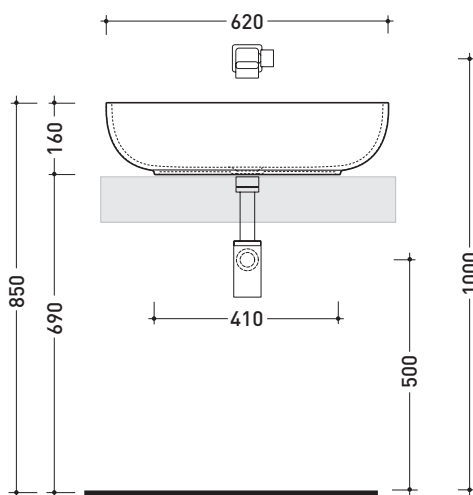

PS62C Pass 62

Countertop basin 62 cm

•WITHOUT OVERFLOW •WITHOUT TAP LEDGE

Complements: **Solid shelf** (SLPS65)
Forty6 shelf (F6PS65)
Furniture BOX - depth. 37
Furniture BOX - depth. 50
Line taps basin: ONE - NOKÉ - SI - FOLD
Line accessories: TWO - HOOP - NOKÉ - FOLD

Technical accessories: **Chrome siphon** (SIFL/CR) - **Telescopic chrome siphon** (SIFL066)
Stop & Go drain (PLSG)
CERAMIC Stop & Go drain (PLCE)
Two piece set chrome tap filters (RF026)

Package dim. | Weight **13 kg** | Pz. Pallet n° **30**

CE UNI EN 14688 - CL00 Dop-No14688

vista zenitale / zenital view

vista zenitale / zenital view

vista frontale / frontal view

sezione longitudinale / section

sizes in mm

Please consider a 2% tolerance on indicated measurements

CERAMIC: glossy finish

matt finish

iridescent finish

PS50L Pass 50

Countertop - wall hung basin 50 cm

•WITH OVERFLOW •ARRANGED FOR THREE HOLES TAP

Complements: **Solid shelf** (SLPS50)
Forty6 shelf (F6PS50)
Compono System benches (CSM90 - CSP135L)
Furniture BOX - depth. 50
Line taps basin: ONE - NOKÉ - SI - FOLD
Line accessories: TWO - HOOP - NOKÉ - FOLD