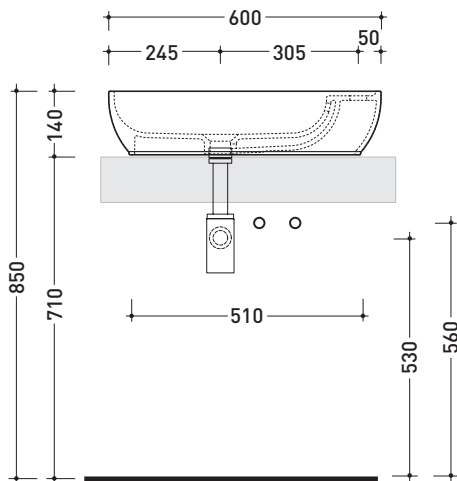

Package dim.

Weight **11 kg**

Pz. Pallet n° **36**

CE UNI EN 14688 - CL20 Dop-No14688

vista zenitale / zenital view

foro consigliato sul piano
suggested hole on the top

vista zenitale / zenital view

vista frontale / frontal view

sezione longitudinale / section

sizes in mm

Please consider a 2% tolerance on indicated measurements

CERAMIC: glossy finish

matt finish

iridescent finish

PS60AT Pass 60

Oval countertop basin 60 cm with lateral tap ledge