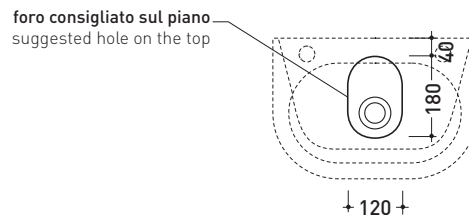

vista zenitale / zenital view