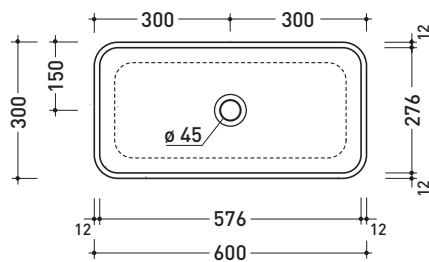

CE UNI EN 14688 - CL00 Dop-No14688

vista zenitale / zenital view