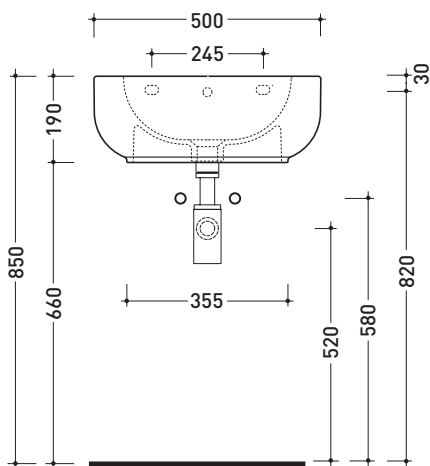

CE UNI EN 14688 - CL00 Dop-No14688

vista zenitale / zenital view

vista zenitale / zenital view

vista frontale / frontal view

sezione longitudinale / section

sizes in mm

Please consider a 2% tolerance on indicated measurements

Package dim. | Weight **18 kg** | Pz. Pallet n° **20**

CE UNI EN 14688 - CL20 **Dop-No14688**

vista zenitale / zenital view

foro consigliato sul piano
suggested hole on the top

vista zenitale / zenital view