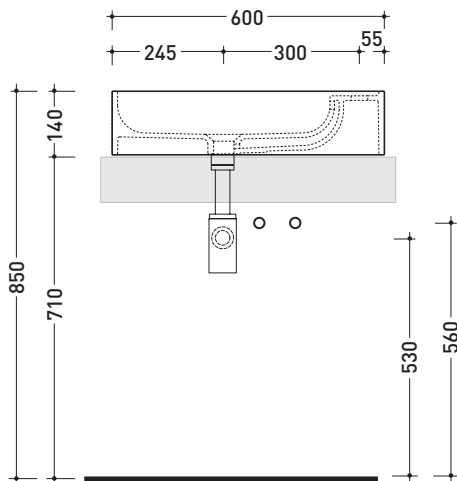

Package dim. | Weight **11,5 kg** | Pz. Pallet n° **30**

UNI EN 14688 - CL20 **Dop-No14688**

vista zenitale / zenital view

vista zenitale / zenital view

vista frontale / frontal view

sezione longitudinale / section

sizes in mm

Please consider a 2% tolerance on indicated measurements

CERAMIC: glossy finish

matt finish

white

milky white

PS39LM Pass 35x39

Countertop - wall hung small basin 35x39 cm