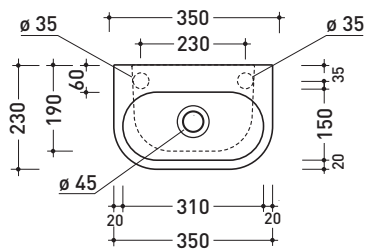

Package dim. | Weight **11 kg** | Pz. Pallet n° **36**

CE UNI EN 14688 - CL20 Dop-No14688

vista zenitale / zenital view

vista zenitale / zenital view

vista frontale / frontal view

sezione longitudinale / section

sizes in mm

Please consider a 2% tolerance on indicated measurements

CERAMIC: glossy finish

matt finish

iridescent finish

PS23LM Pass 35x23

Countertop - wall hung small basin 35x23 cm

•WITH OVERFLOW •ARRANGED FOR RIGHT/LEFT SINGLE-HOLE TAP

Package dim. | Weight **5,5 kg** | Pz. Pallet n° **84**

CE UNI EN 14688 - CL20 Dop-No14688

vista zenitale / zenital view

vista zenitale / zenital view

vista frontale / frontal view

sezione longitudinale / section