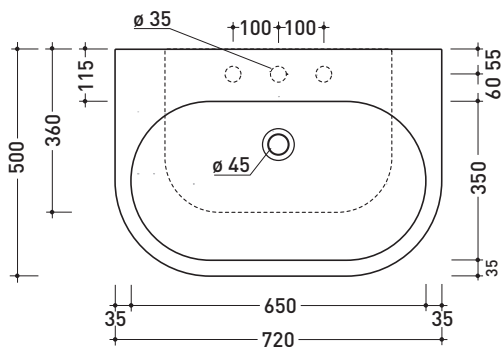

PS72L Pass 72

Countertop - wall hung basin 72 cm

•WITH OVERFLOW •ARRANGED FOR THREE HOLES TAP

Complements: **Solid shelf** (SLPS72)
Forty6 shelf (F6PS72)
Compono System benches (CSM90 - CSP135L)
Furniture BOX - depth. 50
Line taps basin: ONE - NOKÉ - SI - FOLD
Line accessories: TWO - HOOP - NOKÉ - FOLD

Technical accessories: **Chrome siphon** (SIFL/CR) - **Telescopic chrome siphon** (SIFL066)
Stop & Go drain (PLSG)
CERAMIC Stop & Go drain (PLCE)
Two piece set chrome tap filters (RF026)
Fixing kit for wall (9002)

Package dim. | Weight **23 kg** | Pz. Pallet n° **14**

CE UNI EN 14688 - CL20 Dop-No14688

vista zenitale / zenital view