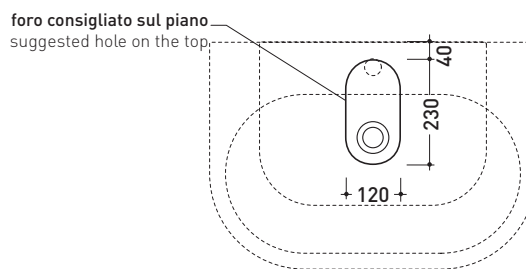

PS72L Pass 72

Countertop - wall hung basin 72 cm

•WITH OVERFLOW •ARRANGED FOR THREE HOLES TAP

Complements: **Solid shelf** (SLPS72)
Forty6 shelf (F6PS72)
Compono System benches (CSM90 - CSP135L)
Furniture BOX - depth. 50
Line taps basin: ONE - NOKÉ - SI - FOLD
Line accessories: TWO - HOOP - NOKÉ - FOLD

Technical accessories: **Chrome siphon** (SIFL/CR) - **Telescopic chrome siphon** (SIFL066)
Stop & Go drain (PLSG)
CERAMIC Stop & Go drain (PLCE)
Two piece set chrome tap filters (RF026)
Fixing kit for wall (9002)

Package dim. | Weight **23 kg** | Pz. Pallet n° **14**

CE UNI EN 14688 - CL20 Dop-No14688

sizes in mm

Please consider a 2% tolerance on indicated measurements

CERAMIC: glossy finish

matt finish

iridescent finish