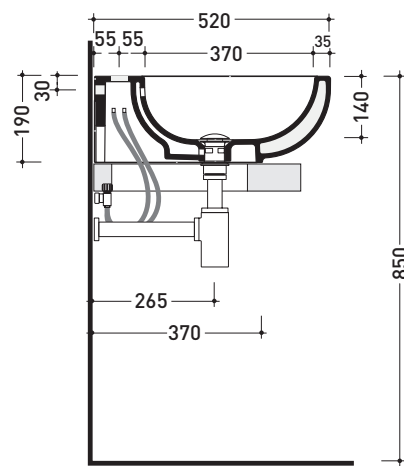

vista zenitale / zenital view

sezione longitudinale / section