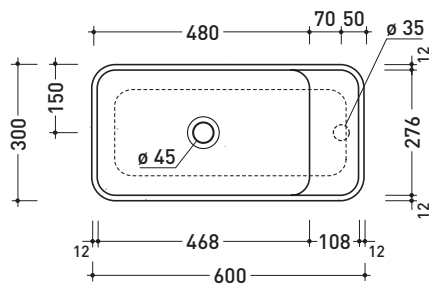

sizes in mm

Please consider a 2% tolerance on indicated measurements

CERAMIC: glossy finish

matt finish

iridescent finish

PS60AP Pass 60

Countertop basin 60 cm with lateral tap ledge

•WITH OVERFLOW •ARRANGED FOR LATERAL SINGLE-HOLE TAP

Package dim.

Weight **11 kg**

Pz. Pallet n° **36**

CE UNI EN 14688 - CL20 Dop-No14688

vista zenitale / zenital view

foro consigliato sul piano
suggested hole on the top

vista zenitale / zenital view

vista frontale / frontal view

sezione longitudinale / section

sizes in mm

Please consider a 2% tolerance on indicated measurements

CERAMIC: glossy finish

matt finish

iridescent finish

PS60AT Pass 60

Oval countertop basin 60 cm with lateral tap ledge