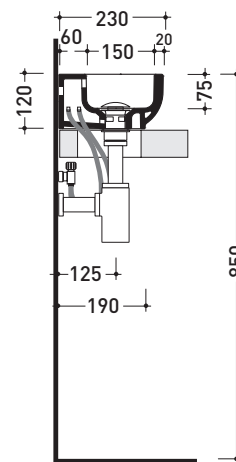

Package dim. | Weight **18 kg** | Pz. Pallet n° **20**

CE UNI EN 14688 - CL20 **Dop-No14688**

vista zenitale / zenital view

foro consigliato sul piano
suggested hole on the top

vista zenitale / zenital view

Package dim. | Weight **11 kg** | Pz. Pallet n° **36**

CE UNI EN 14688 - CL20 Dop-No14688

vista zenitale / zenital view

vista zenitale / zenital view

vista frontale / frontal view

sezione longitudinale / section

Package dim. | Weight **5,5 kg** | Pz. Pallet n° **84**

CE UNI EN 14688 - CL20 Dop-No14688

vista zenitale / zenital view

vista zenitale / zenital view

vista frontale / frontal view

sezione longitudinale / section

sizes in mm

Please consider a 2% tolerance on indicated measurements

CERAMIC: glossy finish

matt finish

iridescent finish

PS40LD Pass 40x22

Countertop - wall hung small basin 40x22 cm with right tap ledge

•WITHOUT OVERFLOW •ARRANGED FOR RIGHT SINGLE-HOLE TAP