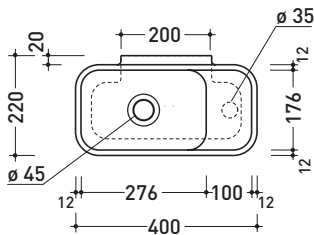

CE UNI EN 14688 - CL00 Dop-No14688

vista zenitale / zenital view