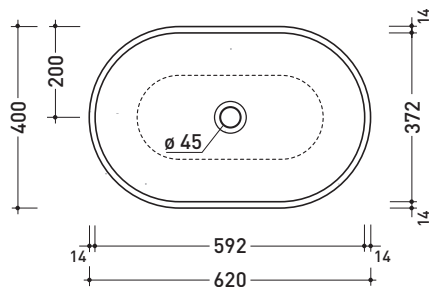

PS62C Pass 62

Countertop basin 62 cm

•WITHOUT OVERFLOW •WITHOUT TAP LEDGE

Complements: **Solid shelf** (SLPS65)
Forty6 shelf (F6PS65)
Furniture BOX - depth. 37
Furniture BOX - depth. 50
Line taps basin: ONE - NOKÉ - SI - FOLD
Line accessories: TWO - HOOP - NOKÉ - FOLD

CE UNI EN 14688 - CL00 Dop-No14688

vista zenitale / zenital view

vista zenitale / zenital view

vista frontale / frontal view

sezione longitudinale / section

sizes in mm

Please consider a 2% tolerance on indicated measurements