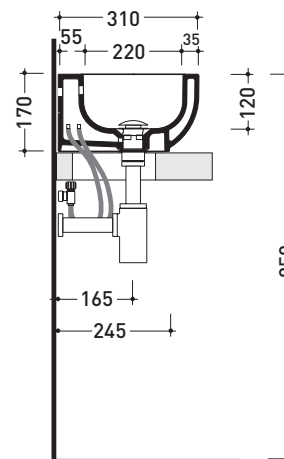

CE UNI EN 14688 - CL00 Dop-No14688

vista zenitale / zenital view

vista zenitale / zenital view

vista frontale / frontal view

sezione longitudinale / section

sizes in mm

Please consider a 2% tolerance on indicated measurements

Countertop - wall hung small basin 45x31 cm

•WITH OVERFLOW •ARRANGED FOR RIGHT/LEFT SINGLE-HOLE TAP

Complements: **Line taps basin:** ONE - NOKÉ - FOLD
Line accessories: TWO - HOOP - NOKÉ - FOLD

Technical accessories: **Chrome siphon (SIFL/CR) - Telescopic chrome siphon (SIFL066)**
Stop & Go drain (PLSG)
CERAMIC Stop & Go drain (PLCE)
Two piece set chrome tap filters (RF026)
Fixing kit for wall (9002)

Package dim. | Weight **11 kg** | Pz. Pallet n° **36**

CE UNI EN 14688 - CL20 Dop-No14688

vista zenitale / zenital view

vista zenitale / zenital view

vista frontale / frontal view

sezione longitudinale / section

sizes in mm

Please consider a 2% tolerance on indicated measurements

CERAMIC: glossy finish

matt finish

iridescent finish

PS23LM Pass 35x23

Countertop - wall hung small basin 35x23 cm

•WITH OVERFLOW •ARRANGED FOR RIGHT/LEFT SINGLE-HOLE TAP