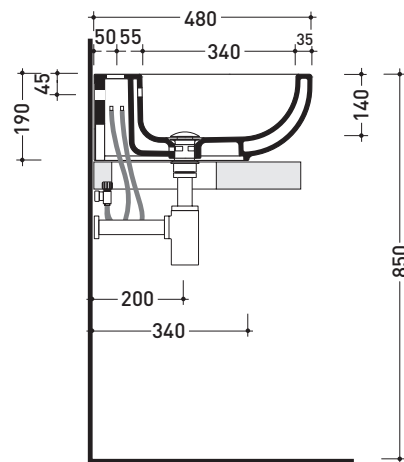

Package dim. | Weight **19 kg** | Pz. Pallet n° **20**

CE UNI EN 14688 - CL20 Dop-No14688

vista zenitale / zenital view

vista frontale / frontal view

foro consigliato sul piano
suggested hole on the top

vista zenitale / zenital view

sezione longitudinale / section

sizes in mm

Please consider a 2% tolerance on indicated measurements

CERAMIC: glossy finish

matt finish

iridescent finish

PS72L Pass 72

Countertop - wall hung basin 72 cm