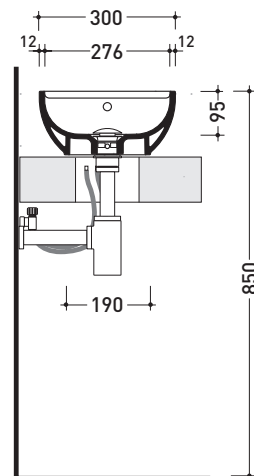

Package dim.

Weight **11 kg**

Pz. Pallet n° **36**

CE UNI EN 14688 - CL20 Dop-No14688

vista zenitale / zenital view

foro consigliato sul piano
suggested hole on the top

vista zenitale / zenital view

vista frontale / frontal view

sezione longitudinale / section

sizes in mm

Please consider a 2% tolerance on indicated measurements

CERAMIC: glossy finish

matt finish

iridescent finish

PS60AT Pass 60

Oval countertop basin 60 cm with lateral tap ledge