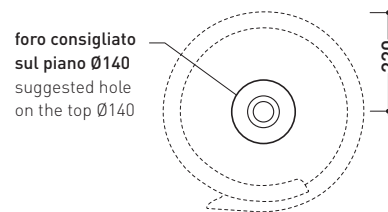

foro consigliato
sul piano Ø140
suggested hole
on the top Ø140