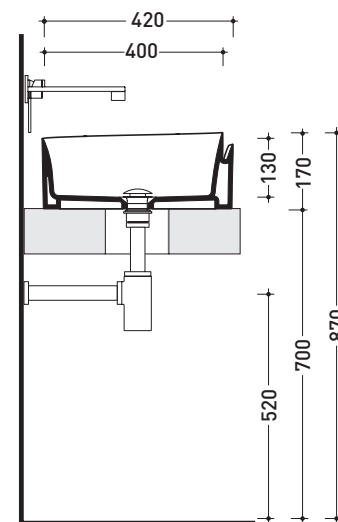

Technical accessories: **Chrome siphon** (SIFL/CR) - **Telescopic chrome siphon** (SIFL066)
Stop & Go drain (PLSG)
CERAMIC Stop & Go drain (PLCE)
Two piece set chrome tap filters (RF026)

Package dim. 56,5 x 43 x 18,5 cm | Weight 15,5 kg | Pz. Pallet n° 24

CE UNI EN 14688 - CL00 Dop-No14688

vista zenitale / zenital view

vista zenitale / zenital view

vista frontale / frontal view

sezione longitudinale / section

sizes in mm

Please consider a 2% tolerance on indicated measurements