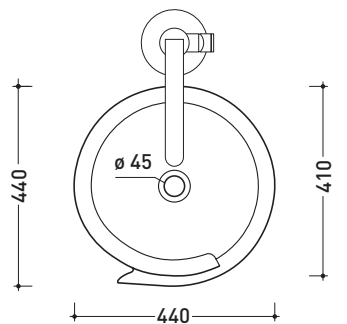

Technical accessories: **Stop & Go drain (PLSG)**
CERAMIC Stop & Go drain (PLCE)

Package dim. **52,5 x 52,5 x 95 cm** | Weight **42 kg** | Pz. Pallet n° **4**

CE

vista zenitale / zenital view

vista zenitale / zenital view