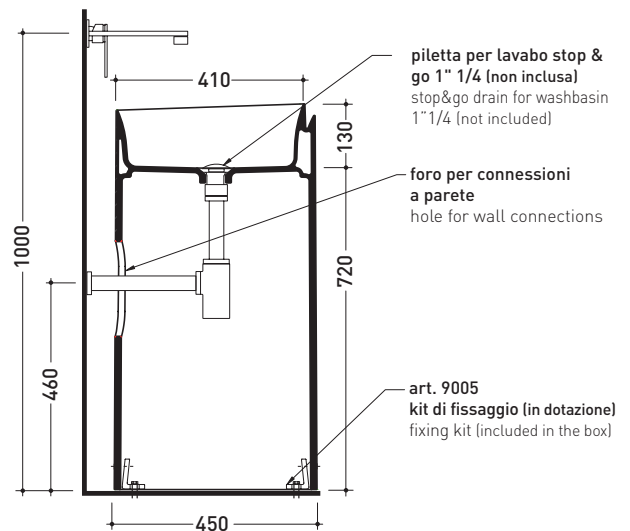

Technical accessories: **Chrome siphon (SIFL/CR)**
Stop & Go drain (PLSG)
CERAMIC Stop & Go drain (PLCE)

Package dim. **52,5 x 52,5 x 95 cm** | Weight **42 kg** | Pz. Pallet n° **4**

CE UNI EN 14688 - CL00 Dop-No14688

•WITHOUT OVERFLOW •WITHOUT TAP LEDGE

Complements: **Line wall-taps basin:** ONE - NOKÈ - SI - FOLD - X1
Line accessories: TWO - HOOP - NOKÈ - FOLD

Technical accessories: **Chrome siphon** (SIFL/CR)
Stop & Go drain (PLSG)
CERAMIC Stop & Go drain (PLCE)

Package dim. **52,5 x 52,5 x 95 cm** | Weight **42 kg** | Pz. Pallet n° **4**

CE UNI EN 14688 - CL00 Dop-No14688

vista zenitale / zenital view

vista frontale / frontal view

sezione longitudinale / section