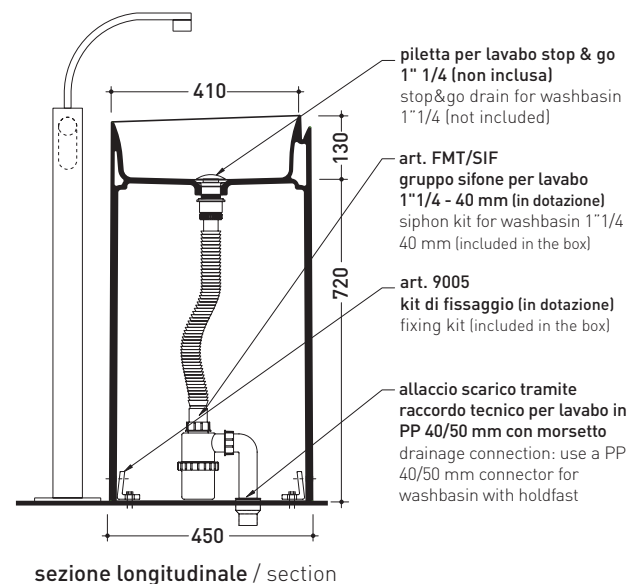

•WITHOUT OVERFLOW •WITHOUT TAP LEDGE

Complements: **Line wall-taps basin:** ONE - NOKÈ - SI - FOLD
Line accessories: TWO - HOOP - NOKÈ - FOLD

Technical accessories: **Chrome siphon** (SIFL/CR)
Stop & Go drain (PLSG)
CERAMIC Stop & Go drain (PLCE)

Package dim. 52,5 x 52,5 x 95 cm | Weight 42 kg | Pz. Pallet n° 4

CE

sizes in mm

Please consider a 2% tolerance on indicated measurements

CERAMIC: glossy finish

white / gold

white / platinum

WHITE inside
METAL outside