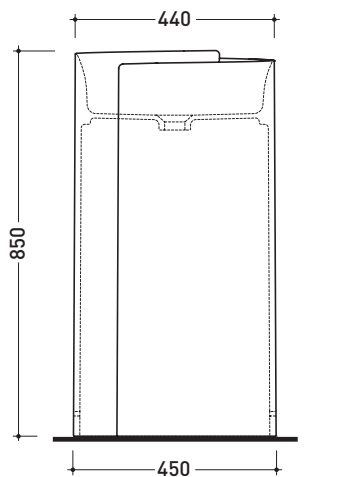

Package dim. **52,5 x 52,5 x 95 cm** | Weight **42 kg** | Pz. Pallet n° **4**

CE UNI EN 14688 - CL00 Dop-No14688

vista zenitale / zenital view

vista frontale / frontal view

sezione longitudinale / section

Technical accessories: **Stop & Go drain (PLSG)**
CERAMIC Stop & Go drain (PLCE)

Package dim. **52,5 x 52,5 x 95 cm** | Weight **42 kg** | Pz. Pallet n° **4**

CE

vista zenitale / zenital view

vista zenitale / zenital view

vista frontale / frontal view

sezione longitudinale / section

sizes in mm

Please consider a 2% tolerance on indicated measurements

CERAMIC: glossy finish

white / black

WHITE inside
 BLACK outside

<http://www.ceramicaflaminia.it/en/products/313-roll>

Package dim. 52,5 x 52,5 x 95 cm | Weight 42 kg | Pz. Pallet n° 4

CE

sizes in mm

Please consider a 2% tolerance on indicated measurements

CERAMIC: glossy finish

white / gold

white / platinum

WHITE inside
METAL outside