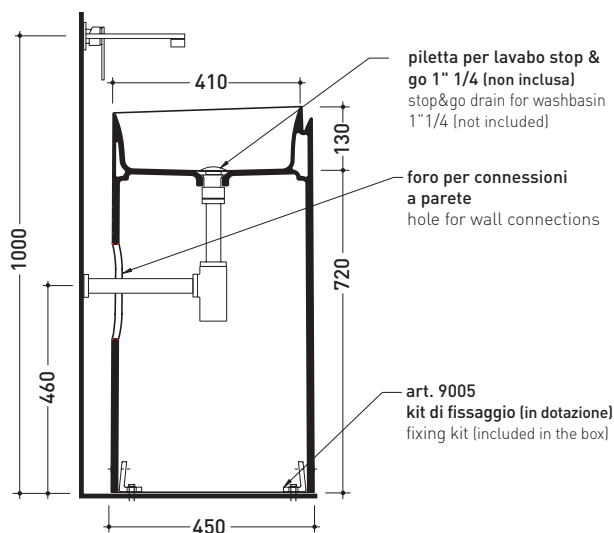

design **NENDO**

2010

MR44P Monoroll

Wall column-basin 44 cm (floor fixing kit art. 9005 included)

•WITHOUT OVERFLOW •WITHOUT TAP LEDGE

Complements: **Line wall-taps basin:** ONE - NOKÈ - SI - FOLD - X1
Line accessories: TWO - HOOP - NOKÈ - FOLD

Technical accessories: **Chrome siphon (SIFL/CR)**
Stop & Go drain (PLSG)
CERAMIC Stop & Go drain (PLCE)

Package dim. **52,5 x 52,5 x 95 cm** | Weight **42 kg** | Pz. Pallet n° **4**

CE UNI EN 14688 - CL00 Dop-No14688

vista zenitale / zenital view

vista frontale / frontal view

sezione longitudinale / section

sizes in mm

Please consider a 2% tolerance on indicated measurements

CERAMIC: glossy finish

white black

matt finish

Package dim. **52,5 x 52,5 x 95 cm** | Weight **42 kg** | Pz. Pallet n° **4**

CE UNI EN 14688 - CL00 Dop-No14688

vista zenitale / zenital view

vista frontale / frontal view

sezione longitudinale / section