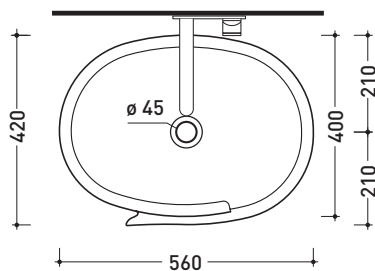

Package dim. **52,5 x 52,5 x 95 cm** | Weight **42 kg** | Pz. Pallet n° **4**

CE UNI EN 14688 - CL00 Dop-No14688

vista zenitale / zenital view

vista frontale / frontal view

sezione longitudinale / section

may 2018

design **NENDO**

2010

RL56L Roll 56

Countertop basin 56 cm

•WITHOUT OVERFLOW •WITHOUT TAP LEDGE

Complements: **Forty6 shelf** (F6RL56)
Solid shelf (SLRL56)
Compono System benches (CSM90 - CSP135L)
Furniture BOX - depth. 50
Line taps basin: ONE - NOKÈ - SI - FOLD - X1
Line accessories: TWO - HOOP - NOKÈ - FOLD

Technical accessories: **Chrome siphon** (SIFL/CR) - **Telescopic chrome siphon** (SIFL066)
Stop & Go drain (PLSG)
CERAMIC Stop & Go drain (PLCE)
Two piece set chrome tap filters (RF026)

Package dim. 56,5 x 43 x 18,5 cm | Weight 15,5 kg | Pz. Pallet n° 24

CE UNI EN 14688 - CL00 Dop-No14688

vista zenitale / zenital view

vista zenitale / zenital view

vista frontale / frontal view

sezione longitudinale / section

sizes in mm

Please consider a 2% tolerance on indicated measurements