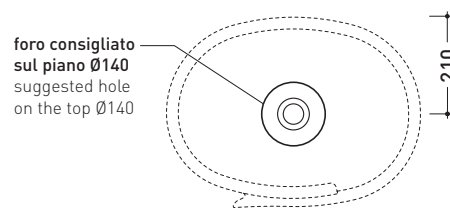

design **NENDO**

2010

RL56L Roll 56

Countertop basin 56 cm

•WITHOUT OVERFLOW •WITHOUT TAP LEDGE

Complements: **Forty6 shelf** (F6RL56)
Solid shelf (SLRL56)
Compono System benches (CSM90 - CSP135L)
Furniture BOX - depth. 50
Line taps basin: ONE - NOKÈ - SI - FOLD - X1
Line accessories: TWO - HOOP - NOKÈ - FOLD

Technical accessories: **Chrome siphon** (SIFL/CR) - **Telescopic chrome siphon** (SIFL066)
Stop & Go drain (PLSG)
CERAMIC Stop & Go drain (PLCE)
Two piece set chrome tap filters (RF026)

Package dim. 56,5 x 43 x 18,5 cm | Weight 15,5 kg | Pz. Pallet n° 24

CE UNI EN 14688 - CL00 Dop-No14688

sizes in mm

Please consider a 2% tolerance on indicated measurements

CERAMIC: glossy finish

matt finish

iridescent finish