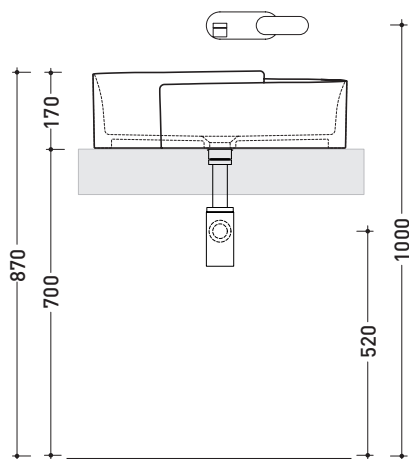

may 2018

design **NENDO**

2010

RL56L Roll 56

Countertop basin 56 cm

•WITHOUT OVERFLOW •WITHOUT TAP LEDGE

Complements: **Forty6 shelf** (F6RL56)
Solid shelf (SLRL56)
Compono System benches (CSM90 - CSP135L)
Furniture BOX - depth. 50
Line taps basin: ONE - NOKÈ - SI - FOLD - X1
Line accessories: TWO - HOOP - NOKÈ - FOLD

Technical accessories: **Chrome siphon** (SIFL/CR) - **Telescopic chrome siphon** (SIFL066)
Stop & Go drain (PLSG)
CERAMIC Stop & Go drain (PLCE)
Two piece set chrome tap filters (RF026)

Package dim. 56,5 x 43 x 18,5 cm | Weight 15,5 kg | Pz. Pallet n° 24

CE UNI EN 14688 - CL00 Dop-No14688

vista zenitale / zenital view

vista zenitale / zenital view

vista frontale / frontal view

sezione longitudinale / section

sizes in mm

Please consider a 2% tolerance on indicated measurements