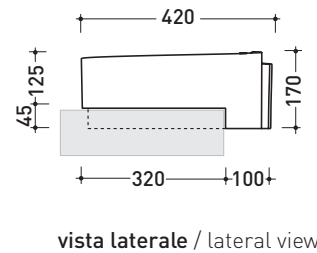

Semi-inset basin 56 cm

•WITHOUT OVERFLOW •WITHOUT TAP LEDGE

Complements: **Forty6 shelf (F6RL56S)**
Rubinetti lavabo linea: ONE - NOKÈ - SI - FOLD - X1
Accessori linea: TWO - HOOP - NOKÈ - FOLD

Technical accessories: **Chrome siphon (SIFL/CR) - Telescopic chrome siphon (SIFL066)**
Stop & Go drain (PLSG)
CERAMIC Stop & Go drain (PLCE)
Two piece set chrome tap filters (RF026)

Package dim. **56,5 x 43 x 18,5 cm** | Weight **12,7 kg** | Pz. Pallet n° **24**

CE UNI EN 14688 - CL00 Dop-No14688

sizes in mm

Please consider a 2% tolerance on indicated measurements

CERAMIC: glossy finish