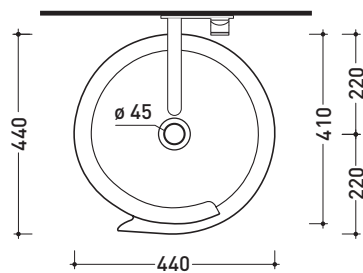

design **NENDO**

2010

RL44L Roll 44 METAL

Countertop basin 44 cm with **METAL** decor (Gold or Platinum)

•WITHOUT OVERFLOW •WITHOUT TAP LEDGE

Complements: **Forty6 shelf** (F6RL44)
Solid shelf (SLRL44)
Compono System benches (CSM90 - CSP135L)
Furniture BOX - depth. 50
Line taps basin: ONE - NOKÈ - SI - FOLD - X1
Line accessories: TWO - HOOP - NOKÈ - FOLD

Technical accessories: **Chrome siphon** (SIFL/CR) - **Telescopic chrome siphon** (SIFL066)
Stop & Go drain (PLSG)
CERAMIC Stop & Go drain (PLCE)
Two piece set chrome tap filters (RF026)

Package dim. **44 x 44 x 18,5 cm** | Weight **12,5 kg** | Pz. Pallet n° **30**

CE UNI EN 14688 - CL00 Dop-No14688

vista zenitale / zenital view