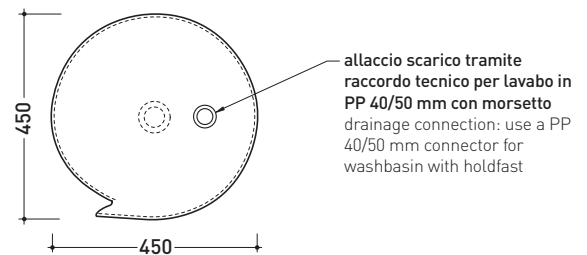

Technical accessories: **Stop & Go drain (PLSG)**
CERAMIC Stop & Go drain (PLCE)

Package dim. **52,5 x 52,5 x 95 cm** | Weight **42 kg** | Pz. Pallet n° **4**

CE

vista zenitale / zenital view

vista zenitale / zenital view