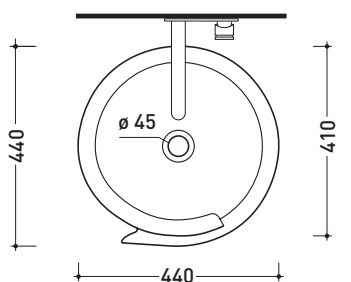

design **NENDO**

2010

MR44P Monoroll

Wall column-basin 44 cm (floor fixing kit art. 9005 included)

•WITHOUT OVERFLOW •WITHOUT TAP LEDGE

Complements: **Line wall-taps basin:** ONE - NOKÈ - SI - FOLD - X1
Line accessories: TWO - HOOP - NOKÈ - FOLD

Technical accessories: **Chrome siphon (SIFL/CR)**
Stop & Go drain (PLSG)
CERAMIC Stop & Go drain (PLCE)

Package dim. **52,5 x 52,5 x 95 cm** | Weight **42 kg** | Pz. Pallet n° **4**

CE UNI EN 14688 - CL00 Dop-No14688