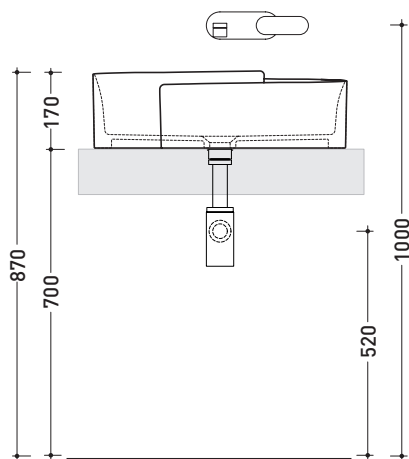

Technical accessories: **Chrome siphon** (SIFL/CR) - **Telescopic chrome siphon** (SIFL066)
Stop & Go drain (PLSG)
CERAMIC Stop & Go drain (PLCE)
Two piece set chrome tap filters (RF026)

Package dim. 56,5 x 43 x 18,5 cm | Weight 15,5 kg | Pz. Pallet n° 24

CE UNI EN 14688 - CL00 Dop-No14688

vista zenitale / zenital view

vista zenitale / zenital view

vista frontale / frontal view

sezione longitudinale / section

sizes in mm

Please consider a 2% tolerance on indicated measurements