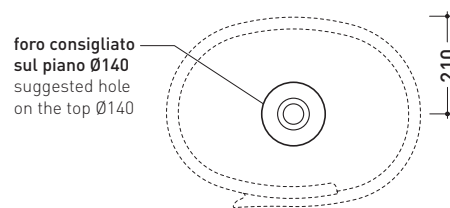

design **NENDO**

2010

RL56L Roll 56 METAL

Countertop basin 56 cm with **METAL** decor (Gold or Platinum)

•WITHOUT OVERFLOW •WITHOUT TAP LEDGE

Complements: **Forty6 shelf** (F6RL56)
Solid shelf (SLRL56)
Compono System benches (CSM90 - CSP135L)
Furniture BOX - depth. 50
Line taps basin: ONE - NOKÈ - SI - FOLD - X1
Line accessories: TWO - HOOP - NOKÈ - FOLD

Technical accessories: **Chrome siphon** (SIFL/CR) - **Telescopic chrome siphon** (SIFL066)
Stop & Go drain (PLSG)
CERAMIC Stop & Go drain (PLCE)
Two piece set chrome tap filters (RF026)

Package dim. 56,5 x 43 x 18,5 cm | Weight 15,5 kg | Pz. Pallet n° 24

CE UNI EN 14688 - CL00 Dop-No14688

sizes in mm

Please consider a 2% tolerance on indicated measurements

CERAMIC: glossy finish

white / gold

white / platinum

WHITE inside
METAL outside

<http://www.ceramicaflaminia.it/en/products/313-roll>

©ceramicaflaminiaspa - All rights reserved. Unauthorized copying, publication, reproduction as well as partial reproduction are prohibited

may 2018