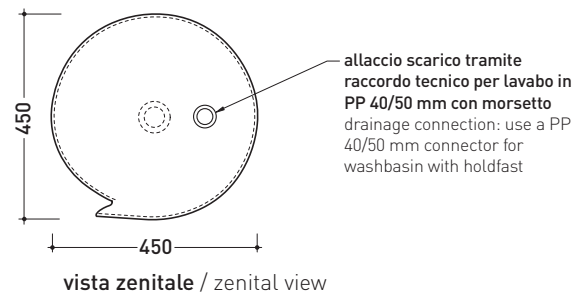

design **NENDO**

2010

MR44C Monoroll METAL

Standing column-basin 44 cm with **METAL** decor (Gold or Platinum)
(floor fixing kit art. 9005 and siphon art. FMT/SIF included)

•WITHOUT OVERFLOW •WITHOUT TAP LEDGE

Complements: **Line wall-taps basin:** ONE - NOKÈ - SI - FOLD
Line accessories: TWO - HOOP - NOKÈ - FOLD

Technical accessories: **Chrome siphon** (SIFL/CR)
Stop & Go drain (PLSG)
CERAMIC Stop & Go drain (PLCE)

Package dim. 52,5 x 52,5 x 95 cm | Weight 42 kg | Pz. Pallet n° 4

CE

sizes in mm

Please consider a 2% tolerance on indicated measurements

CERAMIC: glossy finish

white / gold

white / platinum

WHITE inside
METAL outside

<http://www.ceramicaflaminia.it/en/products/313-roll>

©ceramicaflaminiaspa - All rights reserved. Unauthorized copying, publication, reproduction as well as partial reproduction are prohibited

may 2018