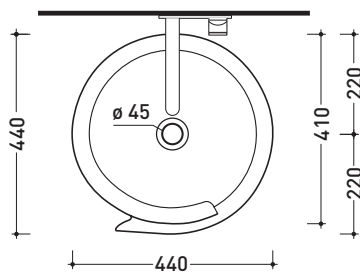

design **NENDO**

2010

RL44L Roll 44

Countertop basin 44 cm

•WITHOUT OVERFLOW •WITHOUT TAP LEDGE

Complements: **Forty6 shelf** (F6RL44)
Solid shelf (SLRL44)
Compono System benches (CSM90 - CSP135L)
Furniture BOX - depth. 50
Line taps basin: ONE - NOKÈ - SI - FOLD - X1
Line accessories: TWO - HOOP - NOKÈ - FOLD

Technical accessories: **Chrome siphon** (SIFL/CR) - **Telescopic chrome siphon** (SIFL066)
Stop & Go drain (PLSG)
CERAMIC Stop & Go drain (PLCE)
Two piece set chrome tap filters (RF026)

Package dim. **44 x 44 x 18,5 cm** | Weight **12,5 kg** | Pz. Pallet n° **30**

CE UNI EN 14688 - CL00 Dop-No14688

vista zenitale / zenital view