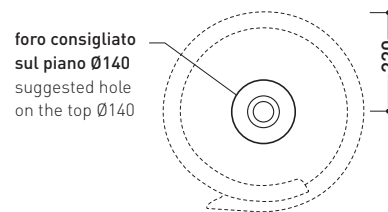

foro consigliato
sul piano Ø140
suggested hole
on the top Ø140

vista zenitale / zenital view