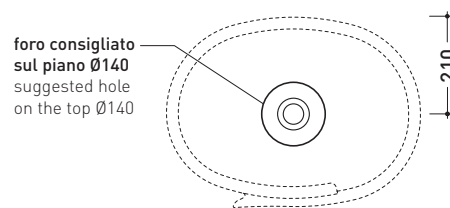

design **NENDO**

2010

RL56L Roll 56 BICOLOR

Countertop basin 89 cm **BICOLOR** (white/black)

• WITHOUT OVERFLOW • WITHOUT TAP LEDGE

Complements: **Forty6 shelf** (F6RL56)
Solid shelf (SLRL56)
Compono System benches (CSM90 - CSP135L)
Furniture BOX - depth. 50
Line taps basin: ONE - NOKÈ - SI - FOLD - X1
Line accessories: TWO - HOOP - NOKÈ - FOLD

Technical accessories: **Chrome siphon** (SIFL/CR) - **Telescopic chrome siphon** (SIFL066)
Stop & Go drain (PLSG)
CERAMIC Stop & Go drain (PLCE)
Two piece set chrome tap filters (RF026)

Package dim. 56,5 x 43 x 18,5 cm | Weight 15,5 kg | Pz. Pallet n° 24

CE UNI EN 14688 - CL00 Dop-No14688

sizes in mm

Please consider a 2% tolerance on indicated measurements

CERAMIC: glossy finish

white / black

WHITE inside
BLACK outside

<http://www.ceramicaflaminia.it/en/products/313-roll>

©ceramicaflaminiaspa - All rights reserved. Unauthorized copying, publication, reproduction as well as partial reproduction are prohibited

may 2018