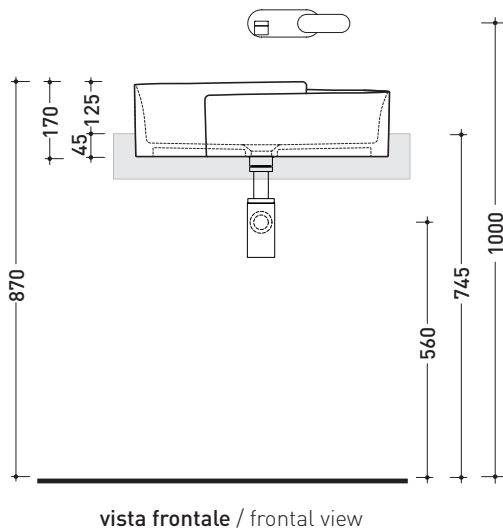

Package dim. **44 x 44 x 18,5 cm** | Weight **10,9 kg** | Pz. Pallet n° **30**

UNI EN 14688 - CL00 Dop-No14688

vista zenitale / zenital view

vista laterale / lateral view

vista frontale / frontal view

sezione longitudinale / section

Semi-inset basin 56 cm

•WITHOUT OVERFLOW •WITHOUT TAP LEDGE

Complements: **Forty6 shelf (F6RL56S)**
Rubinetti lavabo linea: ONE - NOKÈ - SI - FOLD - X1
Accessori linea: TWO - HOOP - NOKÈ - FOLD

Technical accessories: **Chrome siphon (SIFL/CR) - Telescopic chrome siphon (SIFL066)**
Stop & Go drain (PLSG)
CERAMIC Stop & Go drain (PLCE)
Two piece set chrome tap filters (RF026)

Package dim. **56,5 x 43 x 18,5 cm** | Weight **12,7 kg** | Pz. Pallet n° **24**

CE UNI EN 14688 - CL00 Dop-No14688

sizes in mm

Please consider a 2% tolerance on indicated measurements

CERAMIC: glossy finish