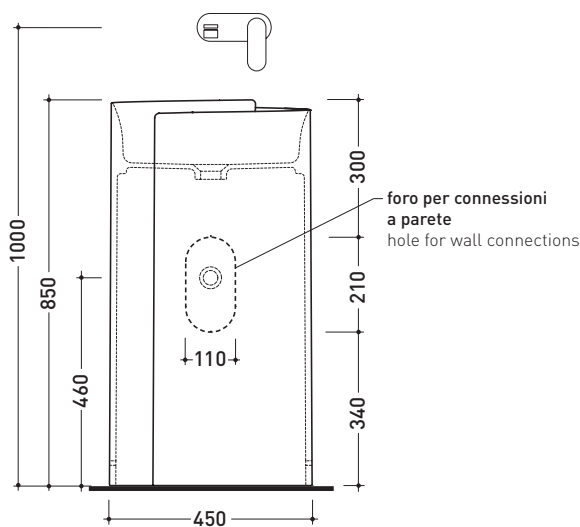

Technical accessories: **Chrome siphon (SIFL/CR)**
Stop & Go drain (PLSG)
CERAMIC Stop & Go drain (PLCE)

Package dim. **52,5 x 52,5 x 95 cm** | Weight **42 kg** | Pz. Pallet n° **4**

CE UNI EN 14688 - CL00 Dop-No14688

•WITHOUT OVERFLOW •WITHOUT TAP LEDGE

Complements: **Line wall-taps basin:** ONE - NOKÈ - SI - FOLD - X1
Line accessories: TWO - HOOP - NOKÈ - FOLD

Technical accessories: **Chrome siphon** (SIFL/CR)
Stop & Go drain (PLSG)
CERAMIC Stop & Go drain (PLCE)

Package dim. **52,5 x 52,5 x 95 cm** | Weight **42 kg** | Pz. Pallet n° **4**

CE UNI EN 14688 - CL00 Dop-No14688

vista zenitale / zenital view

vista frontale / frontal view

sezione longitudinale / section