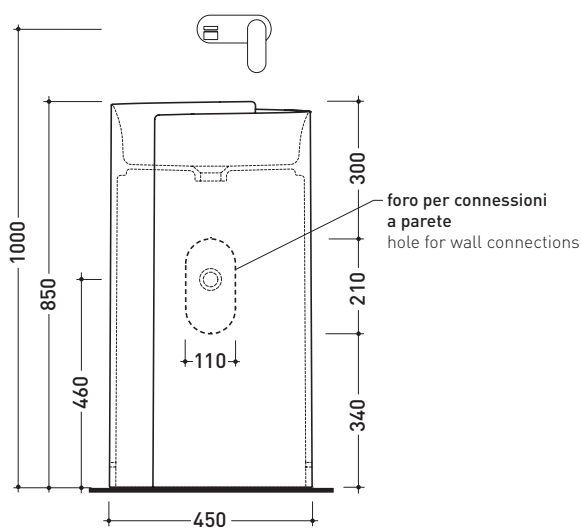

vista zenitale / zenital view

vista frontale / frontal view