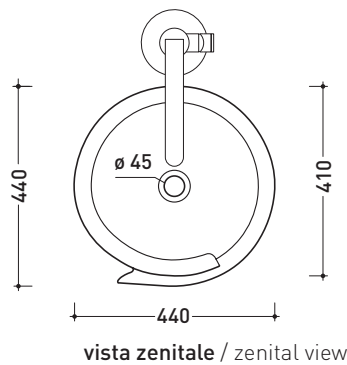

•WITHOUT OVERFLOW •WITHOUT TAP LEDGE

Complements: **Line wall-taps basin:** ONE - NOKÈ - SI - FOLD
Line accessories: TWO - HOOP - NOKÈ - FOLD

Technical accessories: **Chrome siphon** (SIFL/CR)
Stop & Go drain (PLSG)
CERAMIC Stop & Go drain (PLCE)

Package dim. 52,5 x 52,5 x 95 cm | Weight 42 kg | Pz. Pallet n° 4

CE

sizes in mm

Please consider a 2% tolerance on indicated measurements

CERAMIC: glossy finish

white / gold

white / platinum

WHITE inside
METAL outside