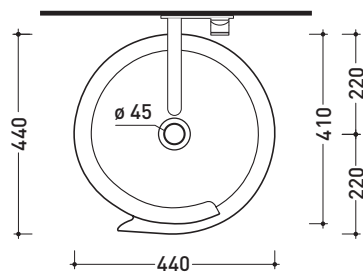

design **NENDO**

2010

RL44L Roll 44 BICOLOR

Countertop basin 44 cm **BICOLOR** (white/black)

•WITHOUT OVERFLOW •WITHOUT TAP LEDGE

Complements: **Forty6 shelf** (F6RL44)
Solid shelf (SLRL44)
Compono System benches (CSM90 - CSP135L)
Furniture BOX - depth. 50
Line taps basin: ONE - NOKÈ - SI - FOLD - X1
Line accessories: TWO - HOOP - NOKÈ - FOLD

Technical accessories: **Chrome siphon** (SIFL/CR) - **Telescopic chrome siphon** (SIFL066)
Stop & Go drain (PLSG)
CERAMIC Stop & Go drain (PLCE)
Two piece set chrome tap filters (RF026)

Package dim. **44 x 44 x 18,5 cm** | Weight **12,5 kg** | Pz. Pallet n° **30**

CE UNI EN 14688 - CL00 Dop-No14688

vista zenitale / zenital view