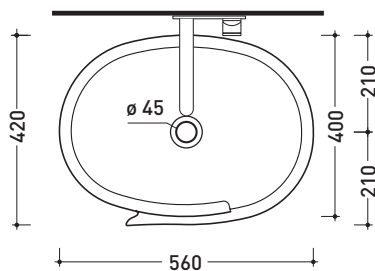

CE UNI EN 14688 - CL00 Dop-No14688

vista zenitale / zenital view

vista zenitale / zenital view

vista frontale / frontal view

sezione longitudinale / section

sizes in mm

Please consider a 2% tolerance on indicated measurements

may 2018

design **NENDO**

2010

RL56L Roll 56 BICOLOR

Countertop basin 89 cm **BICOLOR** (white/black)

• WITHOUT OVERFLOW • WITHOUT TAP LEDGE

Complements: **Forty6 shelf** (F6RL56)
Solid shelf (SLRL56)
Compono System benches (CSM90 - CSP135L)
Furniture BOX - depth. 50
Line taps basin: ONE - NOKÈ - SI - FOLD - X1
Line accessories: TWO - HOOP - NOKÈ - FOLD

Technical accessories: **Chrome siphon** (SIFL/CR) - **Telescopic chrome siphon** (SIFL066)
Stop & Go drain (PLSG)
CERAMIC Stop & Go drain (PLCE)
Two piece set chrome tap filters (RF026)

Package dim. 56,5 x 43 x 18,5 cm | Weight 15,5 kg | Pz. Pallet n° 24