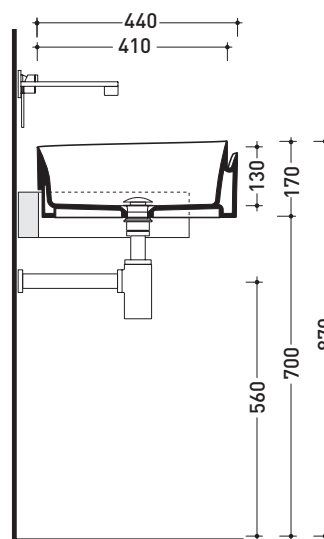

Package dim. **44 x 44 x 18,5 cm** | Weight **10,9 kg** | Pz. Pallet n° **30**

UNI EN 14688 - CL00 Dop-No14688

vista zenitale / zenital view

vista laterale / lateral view

vista frontale / frontal view

sezione longitudinale / section

sizes in mm

Please consider a 2% tolerance on indicated measurements

CERAMIC: glossy finish

matt finish

iridescent finish

design **NENDO**

2010

RL56S Roll 56

Package dim. **56,5 x 43 x 18,5 cm** | Weight **12,7 kg** | Pz. Pallet n° **24**

CE UNI EN 14688 - CL00 Dop-No14688

sizes in mm

Please consider a 2% tolerance on indicated measurements

CERAMIC: glossy finish