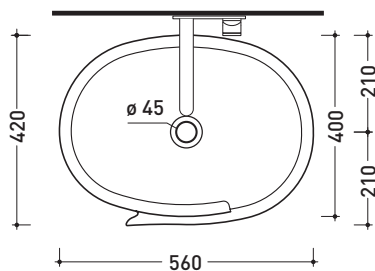

design **NENDO**

2010

RL56L Roll 56 METAL

Countertop basin 56 cm with **METAL** decor (Gold or Platinum)

•WITHOUT OVERFLOW •WITHOUT TAP LEDGE

Complements: **Forty6 shelf** (F6RL56)
Solid shelf (SLRL56)
Compono System benches (CSM90 - CSP135L)
Furniture BOX - depth. 50
Line taps basin: ONE - NOKÈ - SI - FOLD - X1
Line accessories: TWO - HOOP - NOKÈ - FOLD

Technical accessories: **Chrome siphon** (SIFL/CR) - **Telescopic chrome siphon** (SIFL066)
Stop & Go drain (PLSG)
CERAMIC Stop & Go drain (PLCE)
Two piece set chrome tap filters (RF026)

Package dim. 56,5 x 43 x 18,5 cm | Weight 15,5 kg | Pz. Pallet n° 24

CE UNI EN 14688 - CL00 Dop-No14688

vista zenitale / zenital view