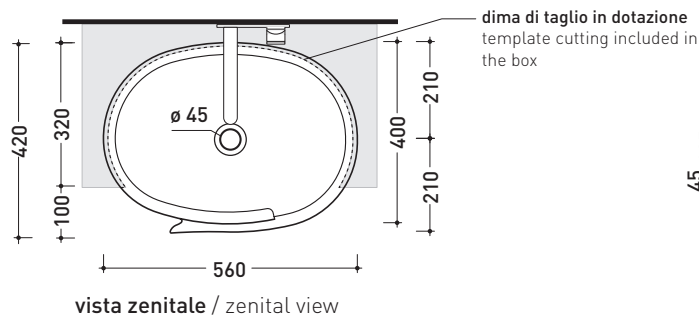

Package dim. **44 x 44 x 18,5 cm** | Weight **10,9 kg** | Pz. Pallet n° **30**

UNI EN 14688 - CL00 Dop-No14688

vista zenitale / zenital view

vista laterale / lateral view

vista frontale / frontal view

sezione longitudinale / section

Semi-inset basin 56 cm

•WITHOUT OVERFLOW •WITHOUT TAP LEDGE

Complements: **Forty6 shelf (F6RL56S)**
Rubinetti lavabo linea: ONE - NOKÈ - SI - FOLD - X1
Accessori linea: TWO - HOOP - NOKÈ - FOLD

Technical accessories: **Chrome siphon (SIFL/CR) - Telescopic chrome siphon (SIFL066)**
Stop & Go drain (PLSG)
CERAMIC Stop & Go drain (PLCE)
Two piece set chrome tap filters (RF026)

Package dim. **56,5 x 43 x 18,5 cm** | Weight **12,7 kg** | Pz. Pallet n° **24**

CE UNI EN 14688 - CL00 Dop-No14688

sizes in mm

Please consider a 2% tolerance on indicated measurements

CERAMIC: glossy finish