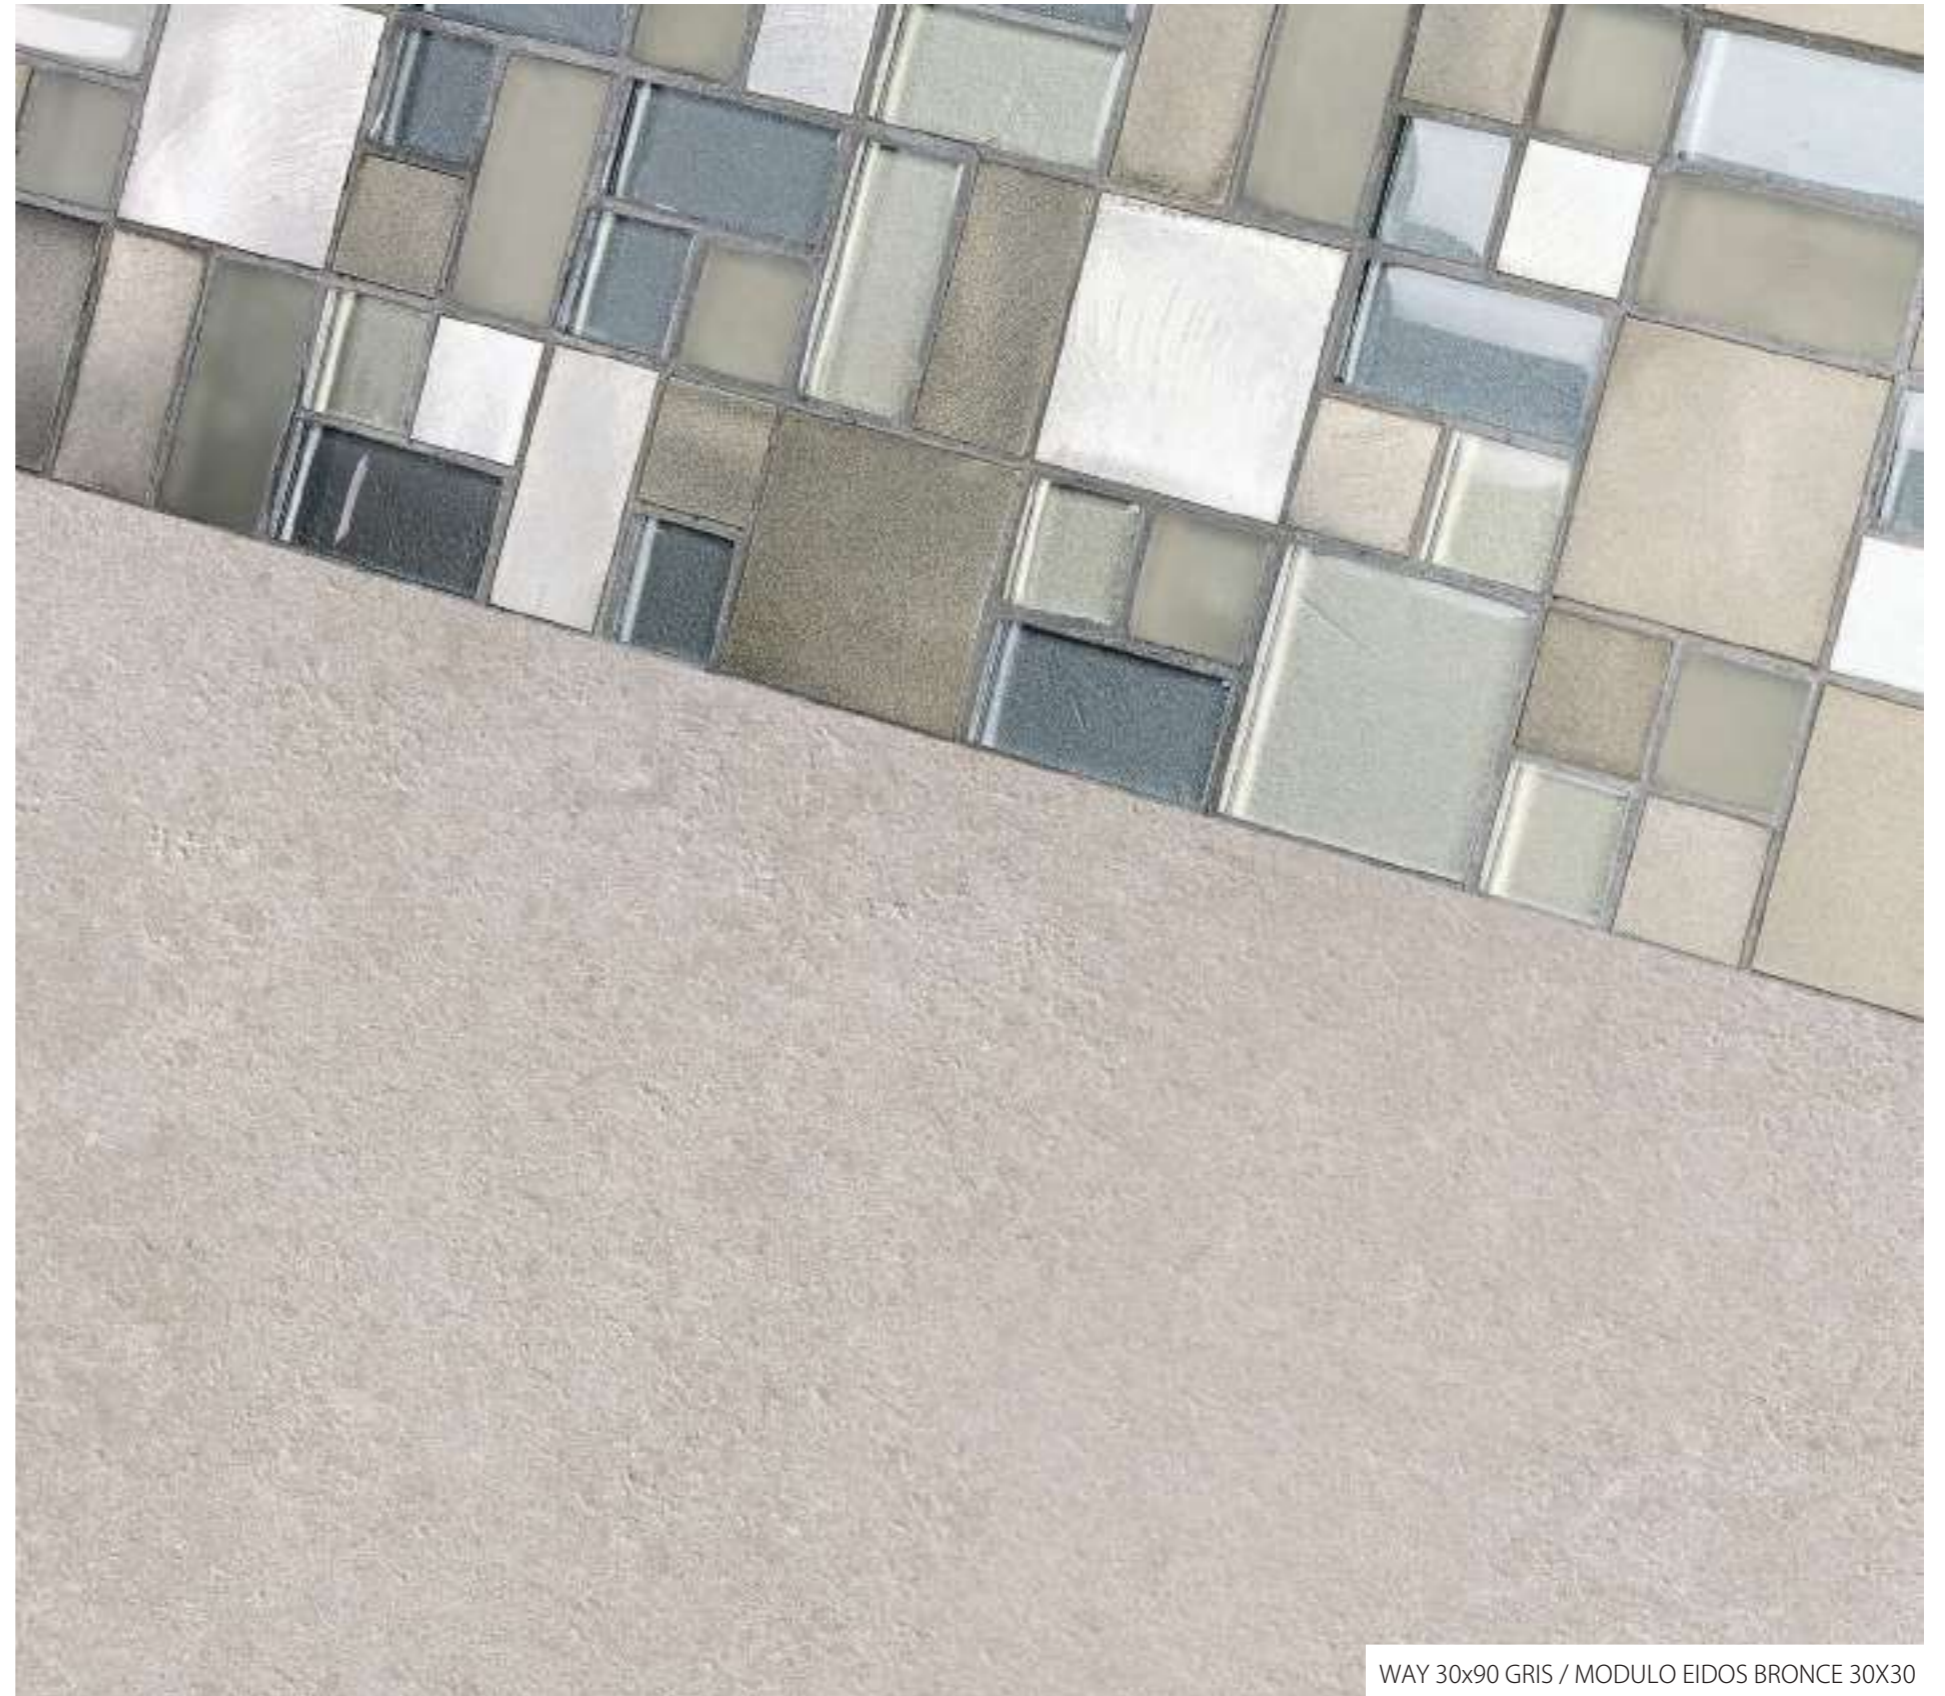

10

Pasta Blanca / White Body

WAY	WAY	REV.BASE	30X90 CM	4	1,06	23,6	28	29,68	660,8
WAY	LEVEL / RIF / BREAK / TRAIL	REV.BASE	30X90 CM	4	1,06	23,6	24	25,44	566,4
WAY	WAY	PAN.BASE	60X60 CM	3	1,07	24,81	32	34,24	793,92
MOSAICOS	EIDOS	MODULO	30X30 CM	10	0,9	10,5	60	54	630

WAY 30x90 GRIS / MODULO EIDOS BRONCE 30X30