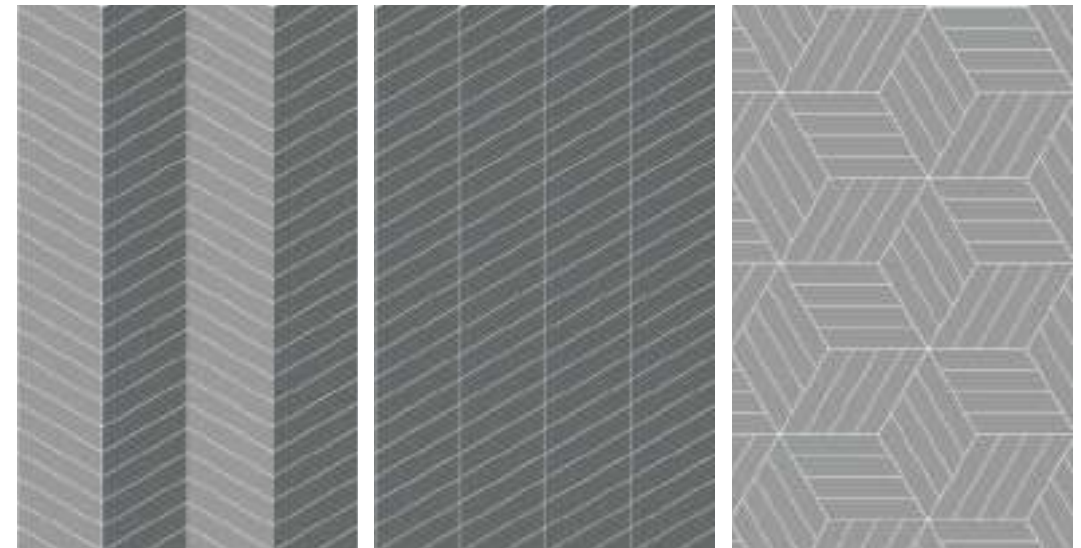

WOODWOOD FLOOR & WALL TILE

PORCELÁNICO | PORCELAIN
COLOR MASA | COLOURED BISCUIT
20x120 · 8"x47" / 11,6x54,3 · 5"x21"

B42

B42

B42

B42

B42

B42

B43

B43

B43

B43

B43

B43

Ejemplos colocación Laying suggestions