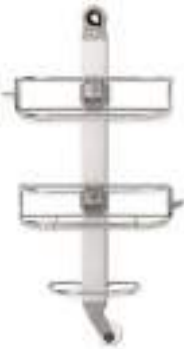

0.4"D x 3.4"W x 4.4"H

Photo

Bar code

Description

838810012629
5 year warranty
new!

BT1062 tension shower caddy
stainless steel + anodized aluminum

De-clutter your shower space! Our stainless steel tension shower caddy provides a durable, space-efficient storage solution for virtually any shower or bath. Its reinforced aluminum pole with high-compression spring fits securely between your floor and ceiling (extends 6 to 9 feet). Three adjustable wire-frame shelves slide up and down the aluminum pole to hold all your shower essentials. Made from completely corrosion-resistant materials.

838810018775
5 year warranty
new!

BT1101 adjustable shower caddy
stainless steel + anodized aluminum

Organize shower clutter with our over door shower caddy. Installation is easy — just hook the adjustable hanger over the shower door and it automatically tightens for a secure grip. It has fully adjustable shelves that are easy to reposition with quick-adjust dials. An innovative divider and accessory hooks are designed to hold bulky modern tools like facial cleansing brushes and oversized razors. The quick-dry soap dish drains water completely so soap stays dry and lasts longer. Constructed from stainless steel and anodized aluminum so it is rust-proof and easy to clean.

838810012605
5 year warranty

BT1061 adjustable shower caddy stainless steel + anodized aluminium

Our adjustable shower caddy makes room for tall bottles with its unique, adjustable shelves that slide up, down, left and right. The stainless steel wire shelves are corrosion-resistant. A rubberised showerhead clamp and pivoting suction cup ensure a secure, hassle-free installation.