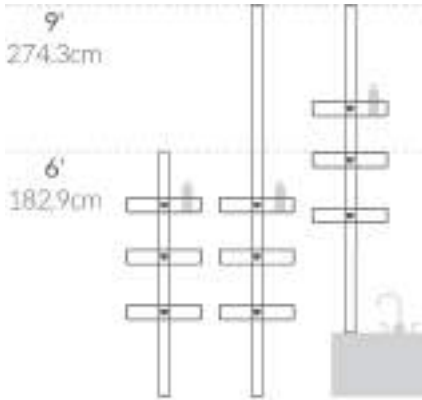

0.4"D x 3.4"W x 4.4"H

Photo

Bar code

Description

838810012629
5 year warranty
new!

BT1062 tension shower caddy
stainless steel + anodized aluminum

De-clutter your shower space! Our stainless steel tension shower caddy provides a durable, space-efficient storage solution for virtually any shower or bath. Its reinforced aluminum pole with high-compression spring fits securely between your floor and ceiling (extends 6 to 9 feet). Three adjustable wire-frame shelves slide up and down the aluminum pole to hold all your shower essentials. Made from completely corrosion-resistant materials.