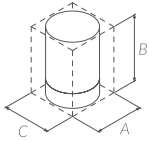

PEDAL WASTE 3L (0.8 GAL) / CUBO PEDAL 3 LITROS

CHROME / CROMO
A: 165 mm. B: 265 mm.

🔄 Ref. 006434