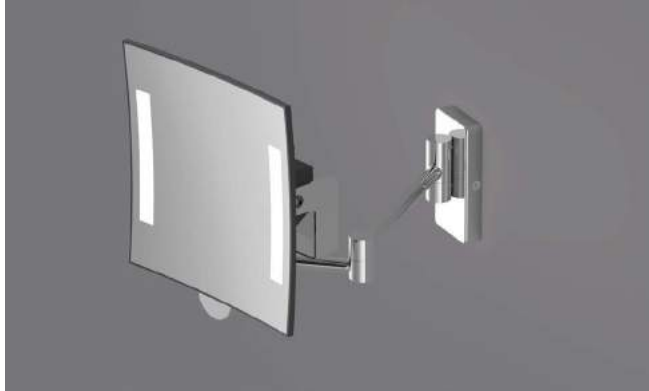

Ref. 159598

CONTRACT HOSPITALITY

**MAGNIFYING MIRROR 2 ARMS LED BATTERY /
ESPEJO AUMENTO 2 BRAZOS LED BATERIA**

CHROME / CROMO
A: 200 mm. B: 200 mm. C: 350 mm.
Luz blanca LED e interruptor.
LED white light and switch.