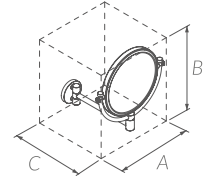

CONTRACT HOSPITALITY

**MAGNIFYING MIRROR 2 ARMS LED BATTERY /
ESPEJO AUMENTO 2 BRAZOS LED BATERIA**

CHROME / CROMO
A: 200 mm. B: 200 mm. C: 350 mm.
Luz blanca LED e interruptor.
LED white light and switch.

🔄 Ref. 168026