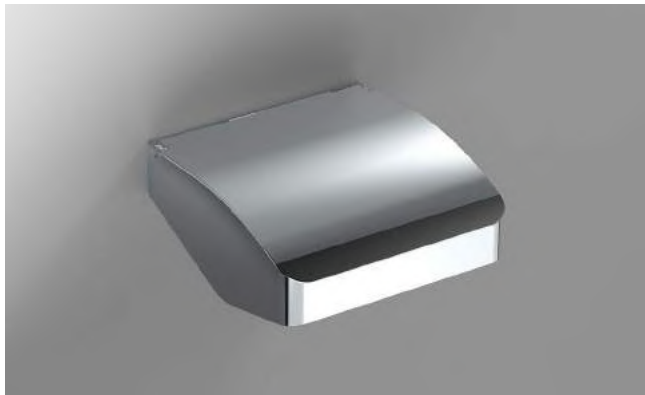

CHROME / CROMO
A: 160 mm. B: 160 mm. C: 130 mm.

🔄 Ref. 031276

S-CUBE TOILET ROLL HOLDER / S-CUBE PORTARROLLO

CHROME / CROMO
A: 149 mm. B: 79 mm. C: 105 mm.

🔄 Ref. 166862

COVERED ROLL HOLDER RECESSED / PORTARROLLOS EMPOTRABLE