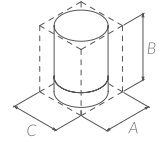

CONTRACT HOSPITALITY

HYGIENIC BAG DISPENSER / DISPENSADOR BOLSAS HIGIENICAS

POL. ST. STEEL / INOX PULIDO
SAT. ST. STEEL / INOX SATINADO
A: 95 mm. B: 140 mm. C: 25 mm.

🔄 Ref. 158874
🔄 Ref. 158881