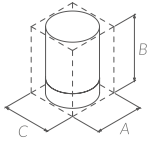

Suitable with adhesive
backplate ref. 154173
Compatible con trasera
adhesiva ref. 154173