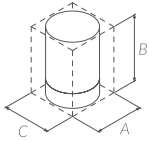

METAL WC BRUSH SET STANDARD / ESCOBILLERO METÁLICO STANDARD
CHROME / CROMO Ref. 052929
WHITE Ref. 175918
BLACK Ref. 168200
A: 80 mm. B: 400 mm.