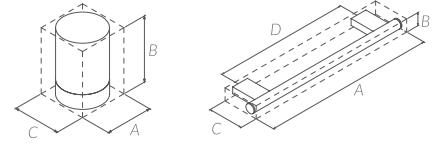

CONTRACT HOSPITALITY

GRAB BAR 300 (12") / MANILLON RECTO LUX 300 MM.

CHROME / CROMO

BLACK

A: 304 mm. B: 25 mm. C: 75 mm. D: 250 mm.

Ref. 153237

Ref. 176083