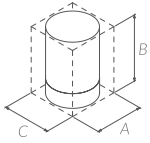

Ref. 161027
 Ref. 166480

TOILET ROLL HOLDER / PORTARROLLOS

CHROME / CROMO
BLACK

A: 136 mm. B: 99 mm. C: 80 mm.

Ref. 161034
 Ref. 166473

WC BRUSH SET / ESCOBILLERO

CHROME / CROMO

BLACK