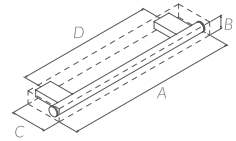

🛒 Ref. 160976
🛒 Ref. 177363

OPEN TOWEL RING 200 MM. (8") / TOALLERO ABIERTO 200 MM.

CHROME / CROMO
BLACK
A: 218 mm. B: 46 mm. C: 68 mm.

🛒 Ref. 160983
🛒 Ref. 166428

S6

ZEN A FORM OF ART

TUMBLER HOLDER / PORTAVASOS