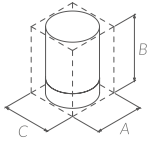

WC BRUSH SET / ESCOBILLERO

CHROME / CROMO
WHITE
BLACK

A: 103 mm. B: 378 mm. C: 154 mm.

Ref. 117000
 Ref. 166176
 Ref. 166299