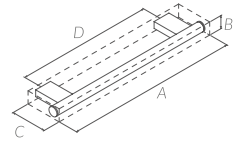

TUMBLER HOLDER / PORTAVASOS

CHROME / CROMO
WHITE
BLACK
A: 79 mm. B: 127 mm. C: 127 mm.

Ref. 116935
 Ref. 166114
 Ref. 166237