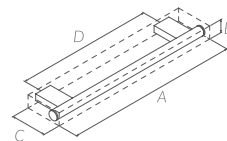

ROBE HOOK Ø25 / PERCHA Ø25

CHROME / CROMO
WHITE
BLACK

A: 25 mm. B: 25 mm. C: 34 mm.

Ref. 118090
 Ref. 166091
 Ref. 166213