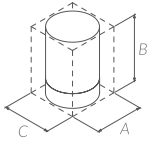

TOWEL RING 180 MM. (7") / TOALLERO ANILLA 180 MM.

CHROME / CROMO
WHITE
BLACK
A: 180 mm. B: 230 mm. C: 41 mm.

Ref. 117031
 Ref. 176847
 Ref. 176786

TOWEL RING 210 MM. (8") / TOALLERO ANILLA 210 MM.

CHROME / CROMO
WHITE
BLACK
A: 210 mm. B: 230 mm. C: 41 mm.

Ref. 116911
 Ref. 166107
 Ref. 166220