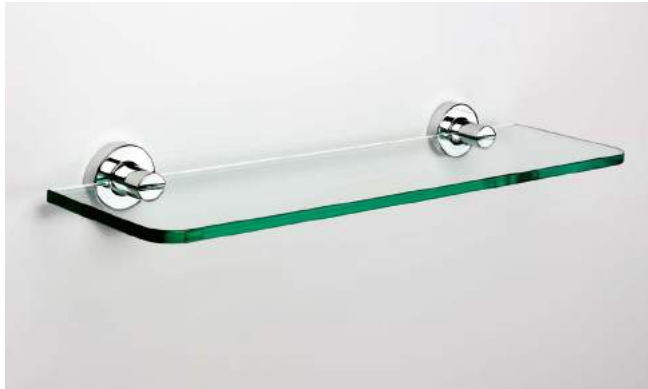

GLASS SHELF 450 MM. (17,7") / REPISA 450 MM.

CHROME / CROMO

WHITE

BLACK

A: 450 mm. B: 50 mm. C: 135 mm. D: 400 mm.

Ref. 116836

Ref. 176885

Ref. 175130

GLASS SHELF 500 MM. (18") / REPISA 500 MM.

CHROME / CROMO

WHITE

BLACK

A: 500 mm. B: 50 mm. C: 135 mm. D: 400 mm.

Ref. 116843

Ref. 176878

Ref. 172719

GLASS SHELF 600 MM. (24") / REPISA 600 MM.

CHROME / CROMO

A: 600 mm. B: 50 mm. C: 135 mm. D: 400 mm.

Ref. 116850