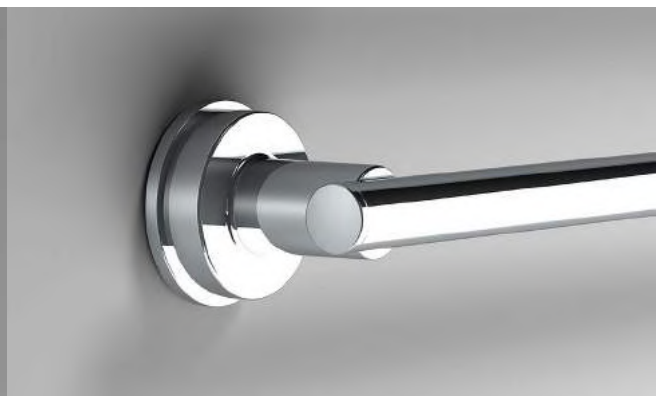

Recommended for walls with a max roughness of 0,5 mm.
Also humidity resistant.

Recomendado para paredes con un máximo de rugosidad
de 0,5 mm. Resistente a la humedad.