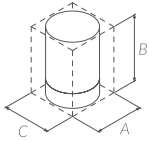

CHROME / CROMO
WHITE
BLACK
A: 178 mm. B: 50 mm. C: 63 mm.

 Ref. 116997
 Ref. 166152
 Ref. 166275

TOILET ROLL HOLDER / PORTARROLLOS

CHROME / CROMO
WHITE
BLACK
A: 136 mm. B: 114 mm. C: 62 mm.

 Ref. 116966
 Ref. 166169
 Ref. 166282