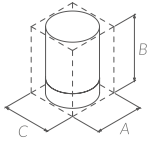

GLASS SHELF 450 MM. (17,7") / REPISA 450 MM.

CHROME / CROMO

WHITE

BLACK

A: 450 mm. B: 50 mm. C: 135 mm. D: 400 mm.

Ref. 116836

Ref. 176885

Ref. 175130

GLASS SHELF 500 MM. (18") / REPISA 500 MM.

CHROME / CROMO

WHITE

BLACK

A: 500 mm. B: 50 mm. C: 135 mm. D: 400 mm.

Ref. 116843

Ref. 176878

Ref. 172719

GLASS SHELF 600 MM. (24") / REPISA 600 MM.

CHROME / CROMO

A: 600 mm. B: 50 mm. C: 135 mm. D: 400 mm.

Ref. 116850