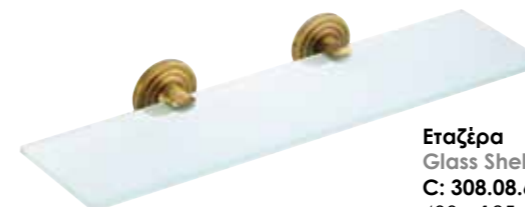

Διανομέας Υγρού Σαπουνιού
Soap Dispenser
Frosted Glass
Wall Mounted
C: 308.00.66
70 x 110 x 180mm | € 68,00

Εταξέρα
Glass Shelf
C: 308.08.66
400 x 125 x ø58
C: 308.18.66
500 x 125 x ø58
C: 308.28.66
600 x 125 x ø58 | € 90,00